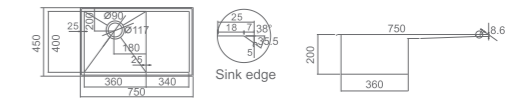

SS 7545R

Impact counter top sink c/w basket waste
Capacity: 28LT