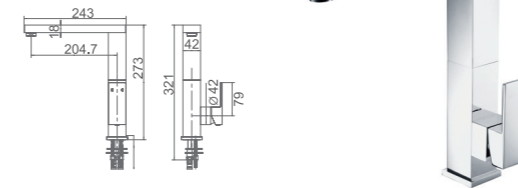

WT 8137

Acqua sink mixer
WELS reg.No: t16804
WELS: 4star 6.5L/min