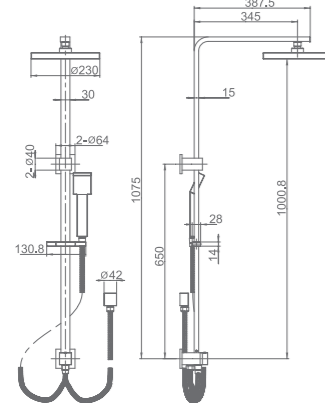

TP 1500

Cube brass shower head on rail with hand spray
WELS reg.No: s08114
WELS: 3star 8l/min