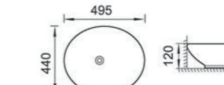

WB4044

Vivo above counter basin
Size: 495*440*120mm
Use 32mm waste(no overflow)-not included
Capacity: 10L