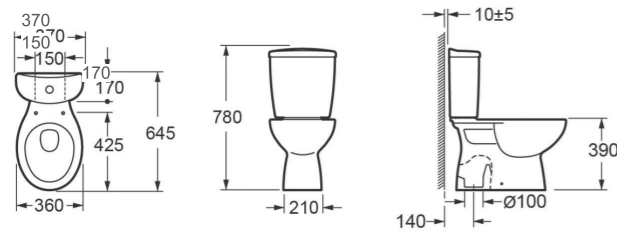

TOILET SUITE

Toilet MOBI-II

Mobi close couple toilet suite
Suitable for s or p trap
Dual flush WELS (4 stars): 4.5L full flush and 3l half flush
Quiet soft closing seat
Bottom right hand inlet
Floor set out: 140mm
WELS reg.No:L04119