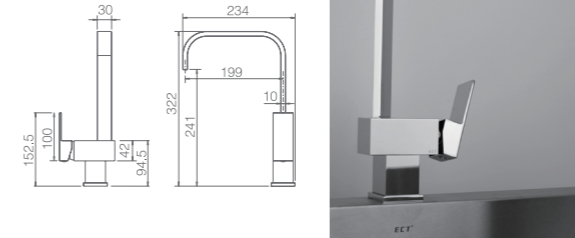

WT 8126A

Acqua sink mixer
WELS reg.No: t20650
WELS: 4star 7.5L/min