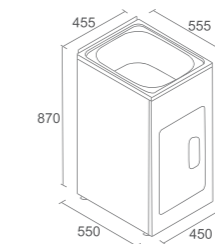

LD1250

Lavassa double bowl 2*45L
laundry cabinet
L1160*W500*H870mm
With by pass kit
2 Sink b/waste included

LD 4500

Lavassa laundry tub 35L
L455*W555*H870mm
With 2 holes & by pass kit
Sink b/waste included
Door is reversible