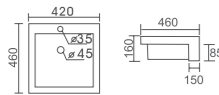

WB 5243

Fabbris II semi-recess basin.
Size: 525*430*155mm.
Use 32mm with overflow waste - not included.
Capacity: 4.1L

HALF INSERT CERAMIC BASINS

WB 3838A

Niko-2 half insert basin
Size: 380*380*130mm, 1 t.H
Cut out size: 335*335mm
Use 32mm on overflow waste-not included
Capacity: 2L