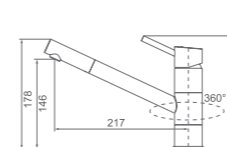

WT 7126

Jamie pin handle sink mixer
WELS reg.No: t16812
WELS: 4star 6.5L/min