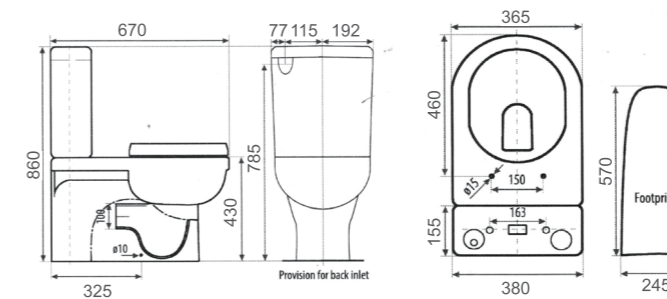

TOILET BIANCO

Bianco wall faced boxed rim toilet suite
Suitable for s or p trap
Dual flush WELS (4 stars): 4.5L full flush and 3l half flush
Quiet soft closing seat detachable
Bottom right hand or back inlet connection
Adjustable floor set out (140-170mm s-trap) (180mm p-trap)
S- trap connector pipe included
WELS reg.No:L04120