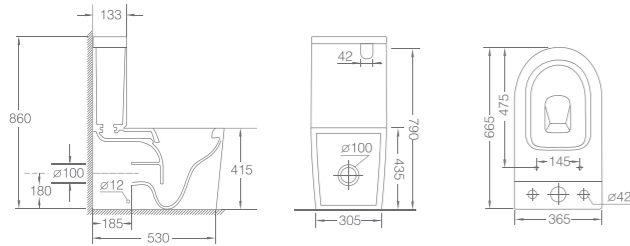

BIDET ACQUA

Matching with toilet Acqua
 Mixer not included

BIDET LEENA

Matching with toilet Jess
 Mixer not included

IMPACT SINKS - COUNTER TOP STAINLESS STEEL 1.2MM THICKNESS

SS 1346

Impact double bowls sink with drainer 1314*464*200mm
 Capacity: 2*32LT