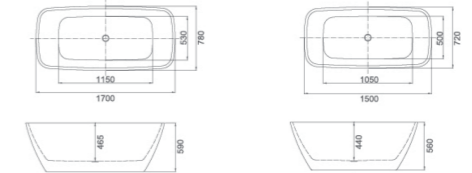

MIRO SS90

Stainless steel frame mirror(with bracket) L900*H700mm

BATHTUBS (ACRYLIC)

BT- 014/BT-014S

Reflections oval bath tub
Size:1650/1565*780*540mm
40mm plug waste included

BT078/BT078S

Chloe free standing bath tub
Size: L1700*D780*H590mm
L1500*D720*H560mm
40mm plug waste included