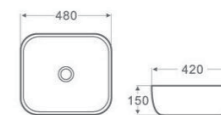

WB 2142

Romeo-ii above counter basin
Size: 480*420*150mm
Use 32mm without overflow waste-not included
Capacity: 13.7L