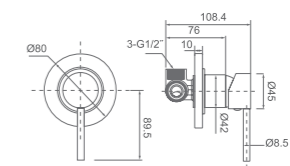

WT 509C

Jamie pin handle shower mixer