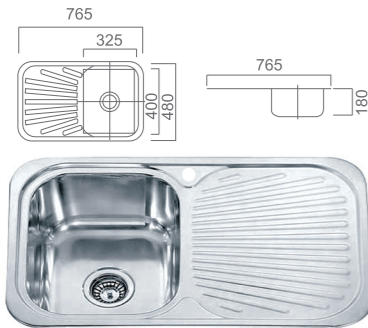

**DANTE SINKS - COUNTER TOP
STAINLESS STEEL 0.8MM THICKNESS**

SS F77AP

Dante single bowl with drainer
Size: 765*480*180mm
C/w basket waste
Capacity: 20LT