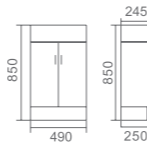

MISSO 900 (WALL HUNG)

W910xD460xH520mm
Ceramic top with 1 tap hole
White gloss finish
Pull grip soft closing doors.
LH and RH Drawers available

NOVO 90B

W910xD460xH880mm
Ceramic slim top, 1 or 3 tap holes
White, gloss finish
Sq chrome handles
Solid doors 2dr with 3 drawers
R/h and l/h drawers available

TINY 50

W490xD245xH850mm
Ceramic sq top, 1 tap holes
White, gloss finish
2Doors with d-hdl
Ceramic top reversible

PICCOLO 50

W505xD245xH865mm
Ceramic Top (Reversible) with 1 tap hole.
Colour: Light oak
Single door with Chrome handle