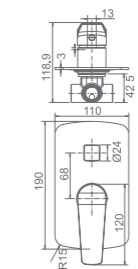

WT 1109GM

NIXON Shower Divertor
Gun Metal finish