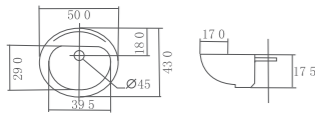

WB 5043

Como semi-recess oval basin 1 t.H. Only.
500*430*220mm
Use 32mm overflow waste-not included
Capacity: 4L