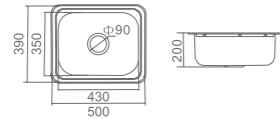

LAVASSA LAUNDRY TUBS RANGE

SS A21

Lavassa Laundry tub 30L 500*390*200mm
with 2 holes & By pass kit,
Sink clips and waste included.