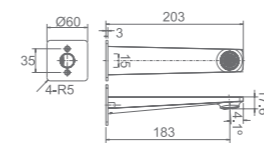

MIXERS-BRAVO

WT 2106
Bravo basin mixer
WELS reg.No: t24673
WELS: 4star 7.5L/min

WT 2106H
Bravo tower basin mixer
WELS reg.No: t24672
WELS: 4star 7.5L/min

WT 2126
Bravo sink mixer with swivel spout
WELS reg.No: t4674
WELS: 4star 7.5L/min