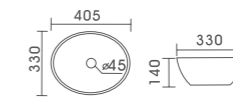

WB 4047
Artistic above counter basin
Size: 405*330*140mm, no t.H
Use 32mm waste (no overflow)-not included
Capacity: 6L