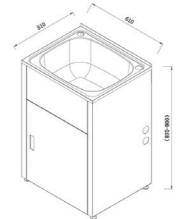

LD6151

Lavassa Laundry Trough & Cabinet 45L
L610*W510*H895mm
With 2 Holes & By pass kit
Sink b/waste included
2 Bypass holes on each side of the cabinet,
(3 with the covers, 1 without)
Door is reversible