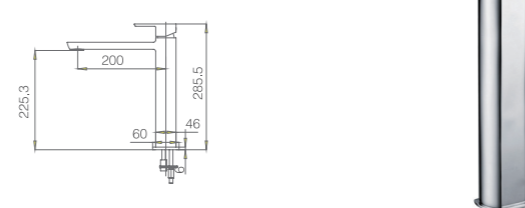

MIXERS-BRAVO

WT 2106
Bravo basin mixer
WELS reg.No: t24673
WELS: 4star 7.5L/min

WT 2106H
Bravo tower basin mixer
WELS reg.No: t24672
WELS: 4star 7.5L/min

WT 2126
Bravo sink mixer with swivel spout
WELS reg.No: t4674
WELS: 4star 7.5L/min