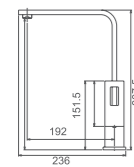

WT 3126

Misso sink mixer
WELS reg.No: t16802
WELS: 4star 6.5L/min