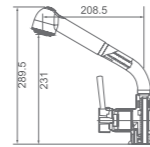

MIXERS-JESS

WT 6651

Jess pin hdl basin mixer
WELS reg.No: t16788
WELS: 5star 5l/min

WT 6060

Jess swivel single pull out vegie mixer
WELS reg.No: t17096
WELS: 4star 7l/min

WT 4122

Jess goose neck sink mixer with pull out magnet head.
WELS reg.No: t24600
WELS: 4star 6l/min