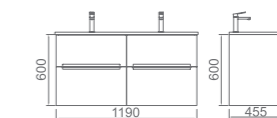

BELLA 1200

W1210*D460*H850mm
Ceramic double bowl top
White gloss finish cabinet
Soft closing drawers