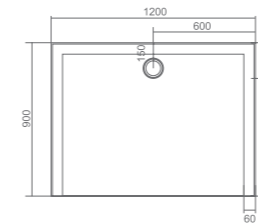

SB-MC1290 (STYLO 1200)

1200*900*40 smc s/base
White abs waste
3 Lip Self supporting