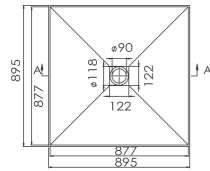

SB-TT895 (INTERNO900)

895*895*60 smc tile tray with S/S 304 grade grate

SB-TT995 (INTERNO1000)

995*995*60 smc tile tray with S/S grate

SB-TT895CH (INTERNO900CH)

895*895*60 smc tile tray with S/S 304 grade channel