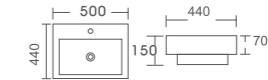

WB 4034A*

Megga2 half insert square basin
Size: 500*440*150mm, 1 or 3 t.H.
Cut out size: 465*400mm
Use 32mm overflow waste-not included
Capacity: 4L