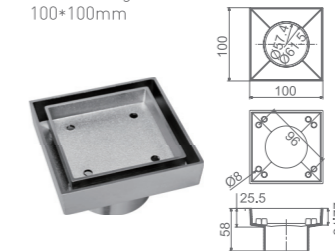

SC-SQT

Shower grate(insert tile)
s/steel 304 grade
100*100mm