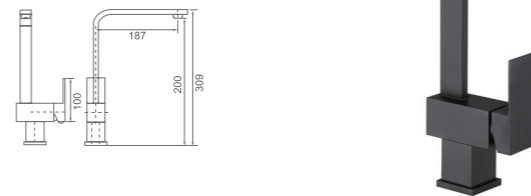

WT 609BK

Acqua black square bath spout
(Matt black finish)

WT SP20BK

Acqua black water fall bath spout
(Matt black finish)
180L*75w

WT 9126BK

Acqua black square kitchen mixer
(Matt black finish)
WELS reg.No: t16802
WELS: 4star 6.5L/min