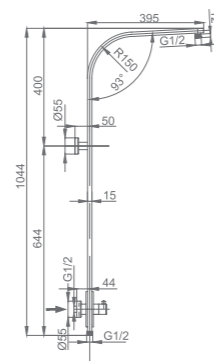

TP 1600

EXON Multi function shower rail
(Bottom bracket inlet) with single hose
WELS: 3 star, 9L/min