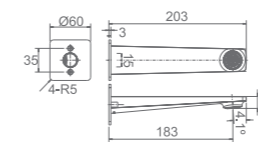

WT 1103GM

NIXON Kitchen mixer
Gun Metal finish
WELS: 5 star 5L/min
WELS Reg. NO.: T30403

WT 1108GM

NIXON Shower Mixer
Gun Metal finish

WT 118GM

NIXON Bath Spout
Gun Metal finish

WT 1102GM

NIXON Tower Basin mixer
Gun Metal finish
WELS: 5 star 5L/min
WELS Reg. NO.: T30402