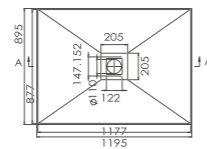

SB-TT1289 (INTERNO1200)

1200*895*60 smc tile tray without waste