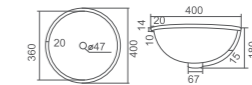

WB 4040U

Reno under counter basin
Use 32mm with overflow waste-not included
Capacity: 4.6L