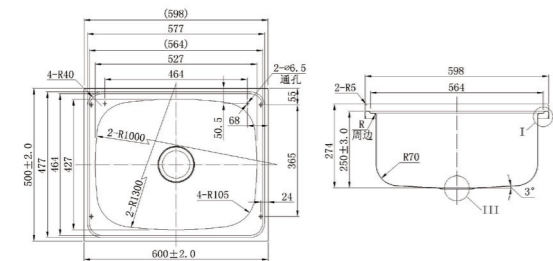

S/S Mop(cleaner) sink with Grate,
and wall brackets
size: 610*510*250mm

SS 5040

S/S undermount sink,
Overall size: 550*450*220mm,
Bowl size: 500*400*220mm

SS A120

Lavassa laundry tub 2*45L 1160*500*240mm
With by pass kit
Sink clips and 2 b/waste included