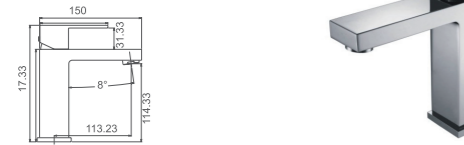

MIXERS-MISSO

WT 3106

Misso basin mixer
WELS reg.No: t16781
WELS: 5star 5l/min