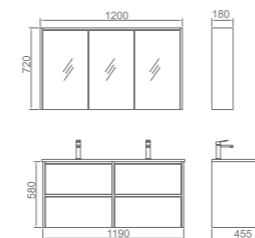

MIRO NEON120

Size: W1200*H720*D180mm
Colour: divine oak
2 Soft closing doors and 2 shelves
Led light with sensor switch