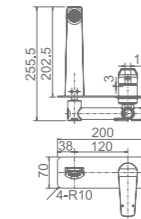

WT 1107BK

Noir wall basin mixer
Matt black
WELS: 5star 5l/min
WELS Reg. NO.: T30405