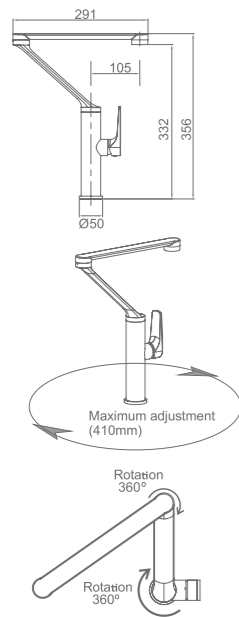

MIXER- EXON7

WT 6216CB

EXON 7 Sink mixer in Chrom/Bk,
WELS: 5 star 6L/min
WELS Reg.: T28423