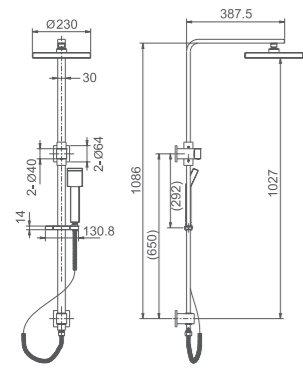

MULTIFUNCTION SHOWER RAIL

TP 1700

Bacino multifunction shower rail
(Elbow built in the top bracket)
WELS reg.No: s08114
WELS: 3star 8l/min