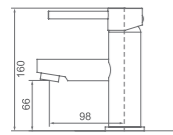

MIXERS-JESS

WT 6651

Jess pin hdl basin mixer
WELS reg.No: t16788
WELS: 5star 5l/min