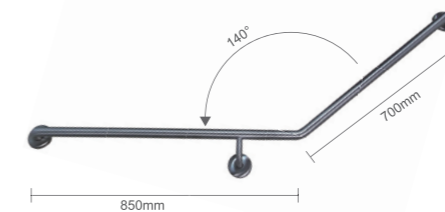

TP GRAB300

Disabled straight grab rail
S/s finish
300mm long

TP GRAB6016

Disabled(toilet) back rest with cushion.
Stainless steel 304 grade and pu white.
Size:w600*d160mm,
Cushion size:w365*h160*d40mm

TP GRAB857R

Disabled curved grab rail
S/s finish
Right hand (facing toilet)

TP GRAB857L

Disabled curved grab rail s/s finish,
Left hand (facing toilet)

TAPWARE-TISST (C/DISC 1/4TURN)

WT 404

Tisst swivel basin set
WELS Reg.No: t27418
WELS: 3star 8.5L/min