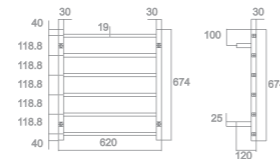

Non heated stainless steel
Towel ladder square bar
H912*W620*D120mm

TP 7062X

Non Heated stainless steel
towel ladder square bar.

TP 7062BK

Non Heated stainless steel
towel ladder square bar in Matt black.