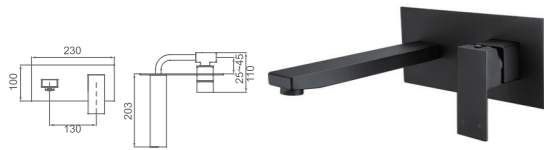

WT 807BK

Acqua black wall mount bath/basin mixer (Matt black finish)
WELS reg.No: t17967
WELS: 4star 7.5L/min