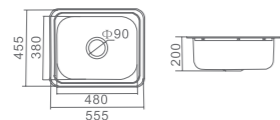

SS A23

Lavassa laundry tub 35L 555*455*200mm
With 2 holes & by pass kit
Sink clips and b/waste included