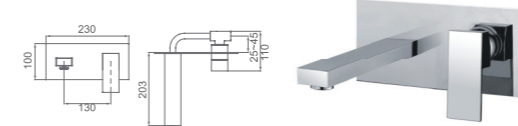

WT 807

Acqua wall mount bath/basin set
WELS reg.No: t17967
WELS: 4star 7.5L/min