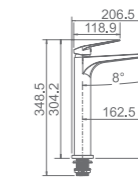

WT 1103GM

NIXON Kitchen mixer
Gun Metal finish
WELS: 5 star 5L/min
WELS Reg. NO.: T30403

WT 1108GM

NIXON Shower Mixer
Gun Metal finish

WT 118GM

NIXON Bath Spout
Gun Metal finish

WT 1102GM

NIXON Tower Basin mixer
Gun Metal finish
WELS: 5 star 5L/min
WELS Reg. NO.: T30402