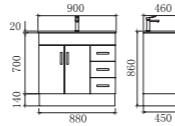

NOVO 900BX

W900*d460*h860mm
Caesar stone top 20mm
White ceramic basin(WB4838)
White gloss finish cabinet
Sq chrome handles
Solid doors