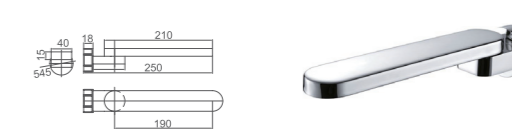

WT 905

Bacino waterfall spout

WT 507

Leena basin/bath set
WELS reg.No: t17968
WELS: 4star 7.5L/min

WT 526

Leena swivel bath spout

WT 522

Leena waterfall spout 160mm