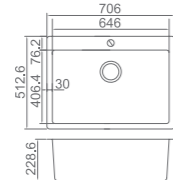

SS 7051

IMPACT S/S Top mounted sink with tap hole
Overall size: 704*514*228,
Bowl size: 648*406*228
Capacity: 59Lt