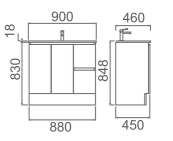

ROXIO 900E/900X

W900*D460*H840mm
Ceramic slim top, 1 or 3 tap holes
White, gloss finish, 2 door, 2 drawers
RH and LH drawers available
Pull grip soft closing drawers
900X HAS STONE TOP & 1 X WB4838