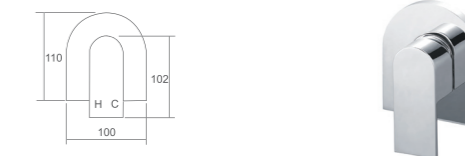

Bacino washing machine stop

MIXERS-LEENA

WT 5106

Leena basin mixer
WELS reg.No: t16794
WELS: 5star 5l/min

WT 506A / WT 506B

Leena shower mixer (topfitting)
Bath mixer (bottomfitting)

WT9106H

Bacino basin tower mixer
WELS reg.No: t16786
WELS: 5star 5l/min