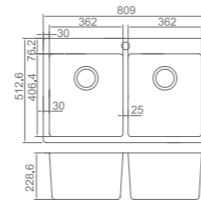

SS 8051

IMPACT S/S Top mounted sink with tap hole
Overall size: 806*514*228,
Bowl size: 362*406*228mm each
Capacity: 2*33LT