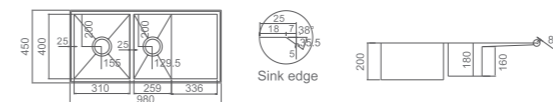

SS 9845R

Impact counter top sink c/w 2 basket waste
Capacity: 24LT+20LT