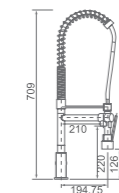

WT 7107

Jamie multifunction kitchen mixer
With diverter
WELS reg.No: t17113
WELS: 5star 6l/min