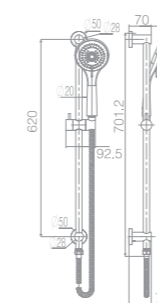

TP1043A

Regen round rail with 3 function shower head.
Top bracket water inlet (without elbow)
WELS reg.No: s04457
WELS: 3star 9l/min