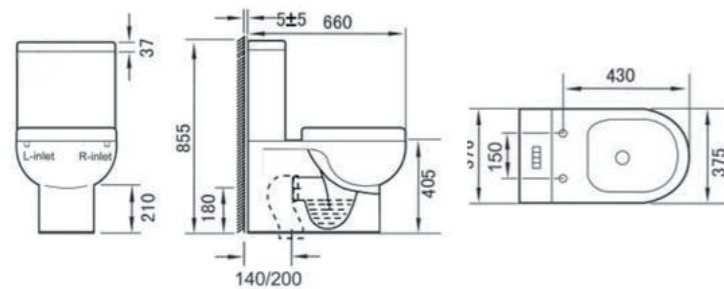

TOILET QUBI

Qubi wall faced boxed rim toilet suite.
Suitable for s or p trap.
Dual flush WELS (4 stars): 4.5L full flush and 3L half flush.
Quiet soft closing seat detachable.
Bottom right hand inlet connection.
Adjustable floor set out (140-170 s trap)(180mm p trap).
Connector pipe included
WELS reg.No:L04122