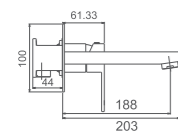

WT 307

Misso basin/bath set
WELS reg.No: t17967
WELS: 4star 7.5L/min