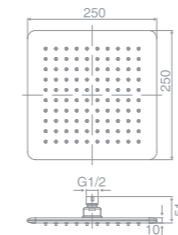

DOCCIA SHOWER ARMS & HEAD

SH SQ250/SH SQ300A/SH SQ400

Doccia sq shower head,
10mm thick,
Laser welded
Size: Ø250/300/400*10mm