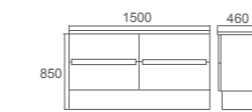

BELLA 1500

W1500*D460*H850mm
Polymarble double bowl top, 2 tap holes
820mm between two tap holes
White gloss finish
4 Drawers
With kitcker