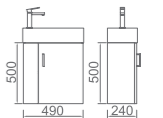

PICCOLO 50W

W505xD245xH625mm
Ceramic Top (Reversible) with 1 tap hole.
Colour: Light oak
Single door with Chrome handle