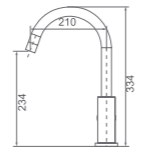

WT 6096

Jess pin hdl sink mixer
WELS reg.No: t16810
WELS: 4star 6.5L/min