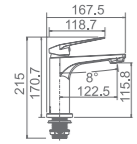

MIXERS-EXON

WT 1101

Exon basin mixer
Chrome finish
WELS: 5star 5l/min
WELS Reg. NO.: T30401