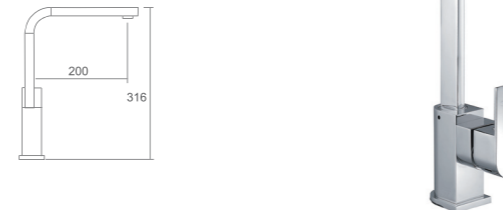

WT 5126

Leena sink mixer with swivel spout
WELS reg.No: t16815
WELS: 4star 6.5L/min