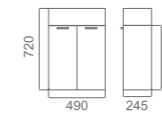

NOVO 1200B

W1210xD480xH860mm
Ceramic slim top, 1 or 3 tap holes
White, gloss with finish
2 Solid door with 4 drawers
Sq chrome handles

VANITY-WALLHUNG

TINY 50W (WALL HUNG)

W490xD245xH860mm
Ceramic sq top, 1 tap holes
White, gloss finish
D-hdl