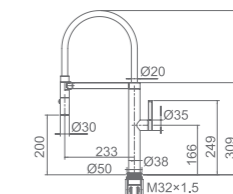

WT 6205GM

NIXON sink mixer w/Black hose
Gun Metal finish
WELS: 6star 4.5L/min