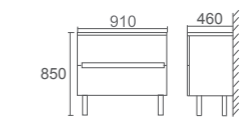

BELLA 900

W910*D460*H850mm
Ceramic top,
1 Tap holes,
2 Drawers,
White square metal legs

BELLA 900 (Wall Hung)

W910*D460*H600mm
Ceramic top
1 Or 3 tap holes
2 Drawers
White gloss finish

NEON 120

Size: W1210*D460*H600mm
Ceramic double bowl slim top 1 or 3 tap holes
Cabinet colour: divine oak
Soft closing drawers with push-pull
Led light with sensor switch