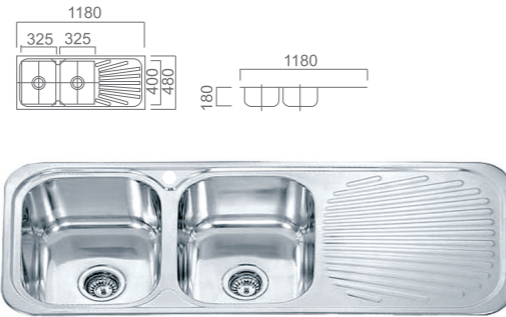

SS FF118AP

Dante double bowl with one side drainer
Size: 1180*480*180mm
C/w basket waste
Capacity: 2*20LT