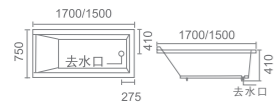

BT 817A/BT 817AS
Chelsea insert 4 lip rectangle bath tub
Size: 1700*750*410mm/1500*750*410mm
40mm plug waste included