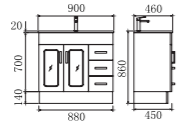

VANIT-NOVO & KENO (WITH STONE TOP)

NOVO 900 AX

W900*D460*H860mm
Caesar stone top 20mm
White ceramic basin(WB4838)
White gloss finish cabinet
Sq chrome handles
Glass doors