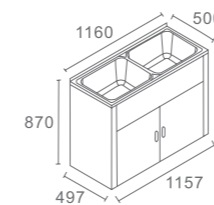

LD1250

Lavassa double bowl 2*45L
laundry cabinet
L1160*W500*H870mm
With by pass kit
2 Sink b/waste included