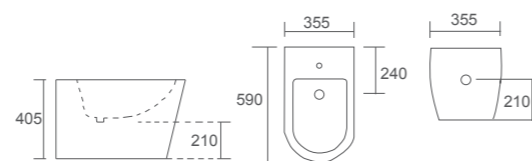

BIDET ACQUA

Matching with toilet Acqua
 Mixer not included

BIDET LEENA

Matching with toilet Jess
 Mixer not included

IMPACT SINKS - COUNTER TOP STAINLESS STEEL 1.2MM THICKNESS

SS 1346

Impact double bowls sink with drainer 1314*464*200mm
 Capacity: 2*32LT