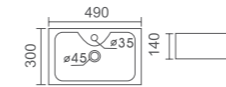

COUNTER TOP CERAMIC BASINS

WB4133

Bronte above counter basin
Size:490*300*140mm
Use 32mm overflow waste - not included
Capacity: 2L

WB6042 & 6042S

Bravo above counter basin
Size: 600*420*130/ 500*420*130
Use 32mm overflow waste - not included
Capacity: 8 L / 6 L