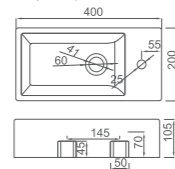

WB3328B

Hugo hung sq basin(with bracket)
Size: 495*220*125mm it. H. On r/h only
370mm between 2 fixing holes
Use 32mm waste (no overflow)-
not included
Capacity:3.2 L

WB 4020W

Mini wall hung ceramic basin
(with bracket)
Size:W400*D200*H105mm
145mm between 2 fixing holes
Plug hole:32mm without overflow
Capacity: 2.5L