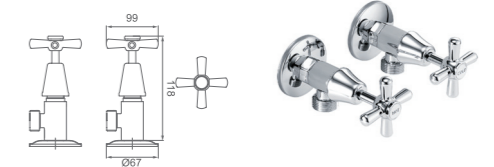

WT 203

Bathmates washing machine taps pair