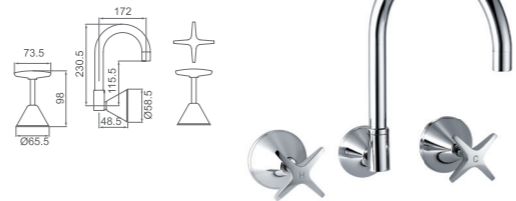

WT 261

Sea star wall set with swivel spout
WELS reg.No: t27414
WELS: 3star 8.5L/min