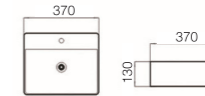

WB 4148B

Niko square above counter basin
Size:370*370*130mm 1 or 3. T.H.
Use 32mm overflow waste - not Included
Capacity: 2L