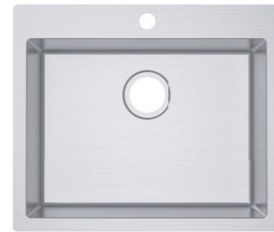

SS 6051

IMPACT S/S Top mounted sink with tap hole
Overall size: 603*514*228,
Bowl size: 546*406*228
Capacity: 49LT

**IMPACT SINKS - UNDER COUNTER
STAINLESS STEEL 1.2MM THICKNESS**

SS 7045A

Impact single under counter sink c/w basket waste
Capacity: 56LT