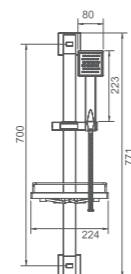

TP 1076

Bianco sq shower rail and head. Bar: 760mm. Metal hose(1.5M)
Square elbow and soap dish included
WELS reg.No: S08110
WELS: 3star 6L/min