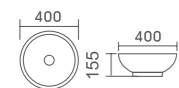

WB 4030

Eternal above counter
basin in gloss finish
Size:400*400*155mm
Use 32mm waste (no
overflow)-not included
Capacity:8.5L