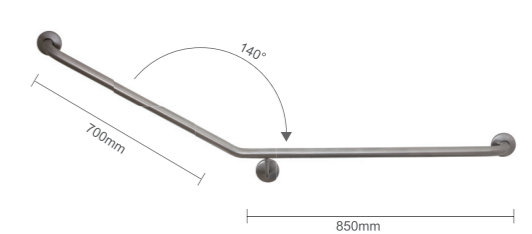

TP GRAB300

Disabled straight grab rail
S/s finish
300mm long

TP GRAB6016

Disabled(toilet) back rest with cushion.
Stainless steel 304 grade and pu white.
Size:w600*d160mm,
Cushion size:w365*h160*d40mm

TP GRAB857R

Disabled curved grab rail
S/s finish
Right hand (facing toilet)

TP GRAB857L

Disabled curved grab rail s/s finish,
Left hand (facing toilet)

TAPWARE-TISST (C/DISC 1/4TURN)

WT 404

Tisst swivel basin set
WELS Reg.No: t27418
WELS: 3star 8.5L/min