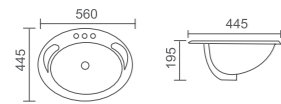

WB 5644

Victoria oval insert basin
Size:560*445*195mm 1 or 3 t.H
Use 32mm overflow waste-not included
Capacity: 7L