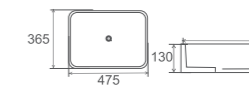

WB 4737
Sorrento above counter basin
Size: 475*365*130mm
Use 32mm waste (no overflow)-not included
Capacity: 12L