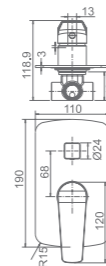

WT 1109

Exon shower diverter mixer
Chrome finish