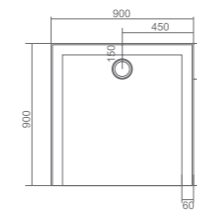

TP 1076

Bianco sq shower rail and head. Bar: 760mm. Metal hose(1.5M)
Square elbow and soap dish included
WELS reg.No: S08110
WELS: 3star 6L/min

SHOWER BASE-GLASSTONE

SB-MC9090 (STYLO 900)

900*900*40 smc s/base
White abs waste
3 Lip Self supporting