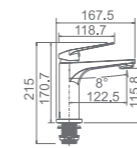

WT 1103GM

NIXON Kitchen mixer
Gun Metal finish
WELS: 5 star 5L/min
WELS Reg. NO.: T30403

WT 1108GM

NIXON Shower Mixer
Gun Metal finish

WT 118GM

NIXON Bath Spout
Gun Metal finish

WT 1102GM

NIXON Tower Basin mixer
Gun Metal finish
WELS: 5 star 5L/min
WELS Reg. NO.: T30402