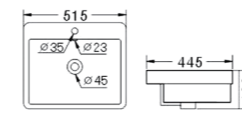

WB 5144

Coco half insert basin
Size: 515*445*160mm
Cut out size: 440*370mm
Use 32mm overflow waste- not included
Capacity: 5.4 L