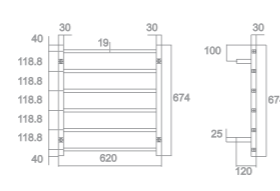

TP 8060X

Non heated stainless steel
Towel ladder round bar
H812*W620*D120mm

TP 8060BK

TP8060BK NON Heated
stainless steel towel ladder
round bar in Matt black.

TP 7062H

Heated stainless steel
Towel ladder square bar
(Hard wire connection)