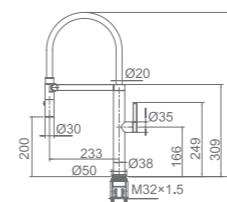

WT 6205

Jamie sink mixer w/vBlack hose in Chrome
WELS: 6star 4.5L/min