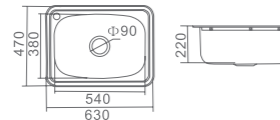

SS A26

Lavassa laundry tub 45L 630*470*220mm
With 2 holes & by pass kit
Sink clips and b/waste included