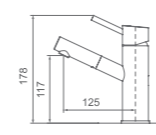

Jamie pin handle basin mixer
WELS reg.No: t16789
WELS: 5star 5l/min

WT 7109

Jamie pin handle pull out sink mixer
WELS reg.No: t17114
WELS: 5star 6l/min

WT 6651H

Jess pin handle tower mixer 330mm high,
200mm fixed spout
WELS reg.No: t27399
WELS: 4star 7.5L/min