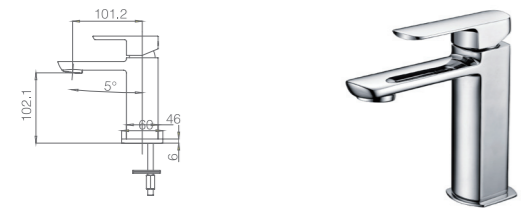

MIXERS-BRAVO

WT 2106
Bravo basin mixer
WELS reg.No: t24673
WELS: 4star 7.5L/min