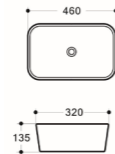

WB 4632MGW

LUCERNE Above Counter Basin
Gloss inside, Matt outside.
size: 455*323*135
use 32mm without overflow
waste-not included