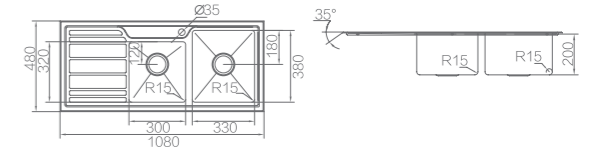

SS 1148

Impact counter top sink c/w basket waste
Capacity: 25LT+19LT