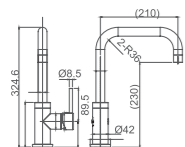

WT 4106

Jess single lever kitchen mixer
WELS reg.No: t16811
WELS: 4star 6.5L/min