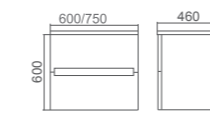

MIRO NEON90

Size: W900*H720*D180mm
Colour: divine oak
2 Soft closing doors and 2 shelves
Led light with sensor switch

VANITY-BELLA

BELLA 600/750 (Wall Hung)

W600/750*D460*H600mm
Ceramic top, 1 tap holes
White gloss finish,
2 Drawers