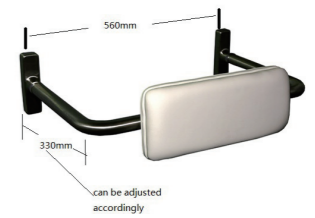

TP GRAB6016

Disabled(toilet) back rest with cushion.
Stainless steel 304 grade and pu white.
Size:w600*d160mm,
Cushion size:w365*h160*d40mm