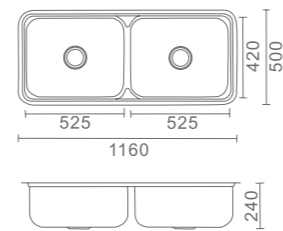

S/S Mop(cleaner) sink with Grate,
and wall brackets
size: 610*510*250mm

SS 5040

S/S undermount sink,
Overall size: 550*450*220mm,
Bowl size: 500*400*220mm

SS A120

Lavassa laundry tub 2*45L 1160*500*240mm
With by pass kit
Sink clips and 2 b/waste included