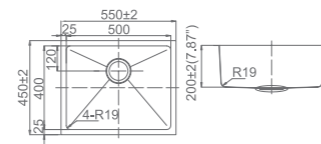

S/S Mop(cleaner) sink with Grate,
and wall brackets
size: 610*510*250mm

SS 5040

S/S undermount sink,
Overall size: 550*450*220mm,
Bowl size: 500*400*220mm

SS A120

Lavassa laundry tub 2*45L 1160*500*240mm
With by pass kit
Sink clips and 2 b/waste included