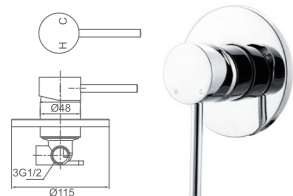

WT 509A

Jess pin hdl shower mixer