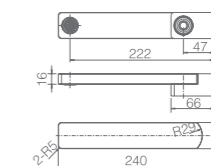

WT 623A

Bianco swivel bath spout