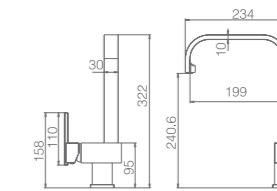

WT 6126A

Bianco sink mixer
WELS reg.No: t20650
WELS: 4star 7.5L/min