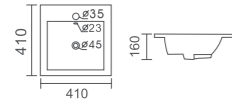

Ceramic White finish pop up waste 32mm

INSERT CERAMIC BASINS

WB 4583

Lois insert square basin
 Size:410*410*160mm
 Use 32mm overflow waste-not included
 Capacity: 6L

WB 4942-0

Lois-ii rectangle insert basin
 Size:W490*D420*H170mm
 Plug hole:32mm with overflow
 Capacity: 6L