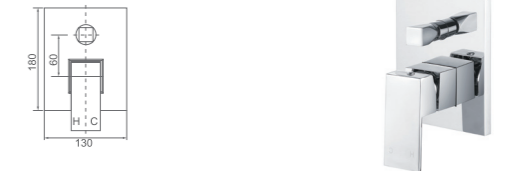

WT 808

Acqua shower mixer with diverter