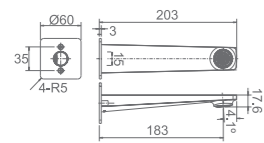

WT 118

Exon bath spout (fixed)
Chrome finish