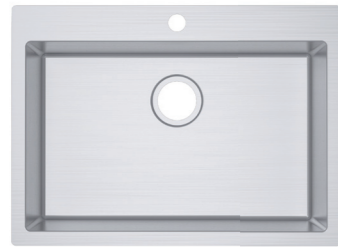

SS 7051

IMPACT S/S Top mounted sink with tap hole
Overall size: 704*514*228,
Bowl size: 648*406*228
Capacity: 59Lt