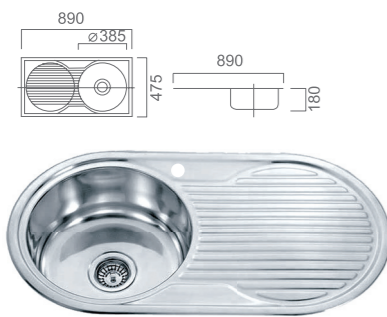

SS L89L

Dante single round bowl with drainer
Size: 890*475*180mm
C/w basket waste
Capacity: 20LT