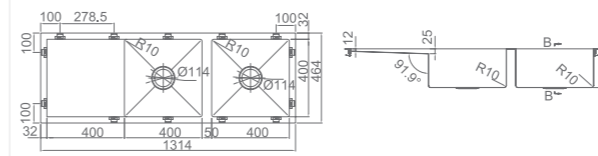

BIDET ACQUA

Matching with toilet Acqua
 Mixer not included

BIDET LEENA

Matching with toilet Jess
 Mixer not included

IMPACT SINKS - COUNTER TOP STAINLESS STEEL 1.2MM THICKNESS

SS 1346

Impact double bowls sink with drainer 1314*464*200mm
 Capacity: 2*32LT