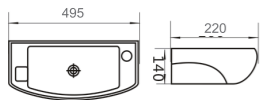

WALL HUNG CERAMIC BASINS

WB 5035W

Mobi wall hung basin.
Size: 505*350*170mm,
200mm between 2 fixing holes.
Use 32mm with overflow waste-not included.
Capacity: 3.6L

WB 6141W

Urbano wall hung basin.
Both left or right hand bowl available.
Size: 605*410*150mm.
345mm between 2 fixing holes
Use 32mm with overflow waste-not included.
Capacity:4l

UNDERMOUNT CERAMIC BASINS

WB 5038B

Qubi under mount basin
530*373*175mm
Internal size: 485*320mm
Capacity:8l
Use 32mm overflow waster-not included

WB 908

Sotto under counter bowl
Size:460*380*200mm
Cut out:420*340mm
Use 32mm overflow waste-not included
Capacity: 7L

WB3328B

Hugo hung sq basin(with bracket)
Size: 495*220*125mm it. H. On r/h only
370mm between 2 fixing holes
Use 32mm waste (no overflow)-
not included
Capacity:3.2 L

WB 4020W

Mini wall hung ceramic basin
(with bracket)
Size:W400*D200*H105mm
145mm between 2 fixing holes
Plug hole:32mm without overflow
Capacity: 2.5L