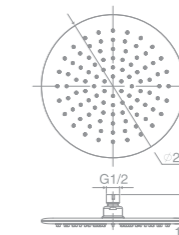

SH SQ400
WELS reg.No: s06991
WELS: 3star 7.5l/min

DOCCIA SHOWER ARMS & HEAD

SH SQ250/SH SQ300A/SH SQ400

Doccia sq shower head,
10mm thick,
Laser welded
Size: Ø250/300/400*10mm

SH RS250

Doccia round shower head
WELS reg.No: s09569
WELS: 3star 7.5l/min
Ø250mm