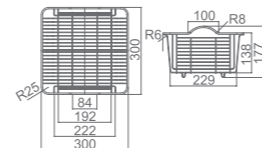

SS SINK BASKET

Impact sink basket
300*300mm