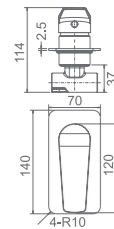

WT 1108

Exon shower mixer
Chrome finish