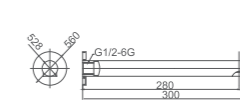

WT 300

Jamie fixed bath spout 300mm long