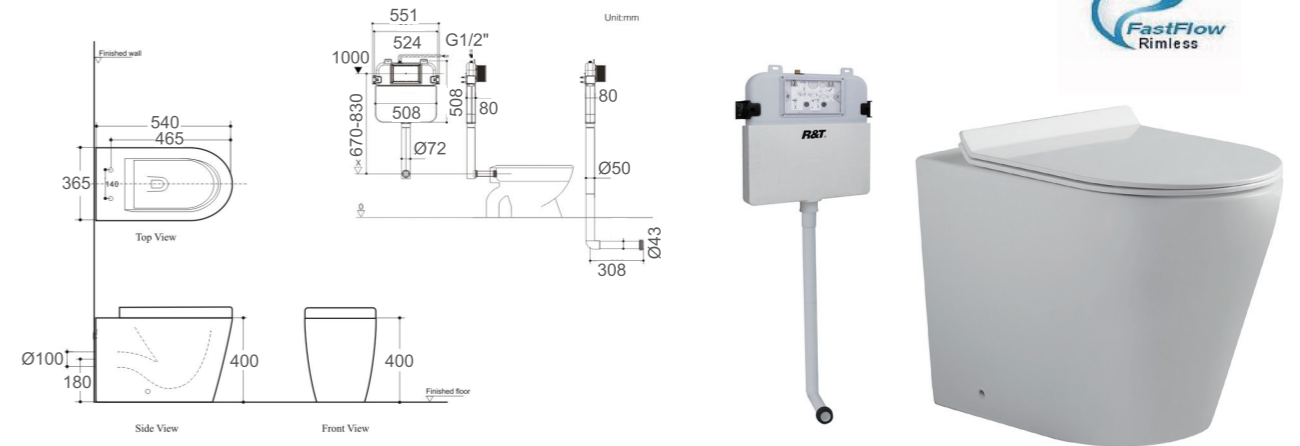

TOILET SUITE

Toilet BRAVO

Rimless in wall cistern toilet suite.
R&T cistern, black or chrome button available.
S-trap Floor set out: 140mm (s-trap), 180mm (P-trap).
WELS: 4 star 4.5L full flush and 3L half flush.
WELS Reg.: LM05278

Mechanical