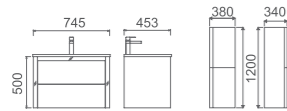

VANITY-NIKO

NIKO 90 (WALL HUNG)

W910*D460*H500mm
Ceramic slim top
White gloss finish 1 or 3 tap holes
2 Drawers with chrome