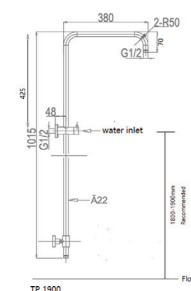

TP 1900GM

NIXON Muti fuction shower rail (Top Inlet)with hose.
WELS Reg. No.:S06782
WELS: 3star 6L/min