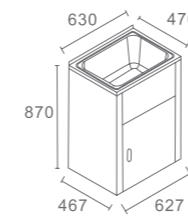

LAVASSA LAUNDRY CABINETS

LD6347

Lavassa laundry cabinet 45L
L630*W470*H870mm
With 2 holes & by pass kit
Sink b/waste included
Door is reversible