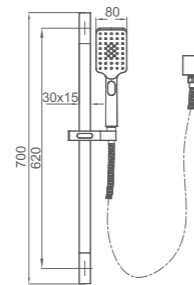

TP 1101

Exon three functions shower head on s/s sliding bar, 700mm long.
1.5M matt black hose and elbow included
WELS: Zero star 7L/min
WELS reg.: S11191