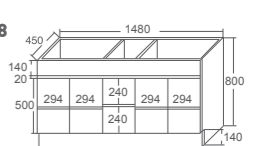

VT ROXIO1500/1500X

W1500*D460*H830mm
Polymarble Top
Double bowl with 1 Tap hole each
White Gloss finish cabinet
Pull grip soft closing drawers
1500X HAS STONE TOP & 2*WB 4838