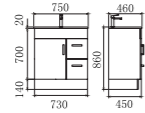

VANITY

KENO 75B

W750xD460xH860mm
Ceramic slim top, 1 or 3 tap holes
White, gloss with finish
1 Solid door with 2 drawers
R/h and l/h drawers available