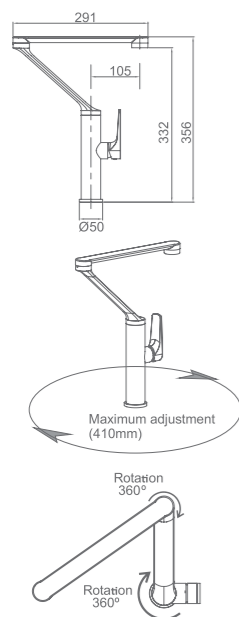

WT 6216BG

EXON 7 Sink mixer in RoseGold/Bk,
WELS: 5 star 6L/min
WELS Reg.: T28423