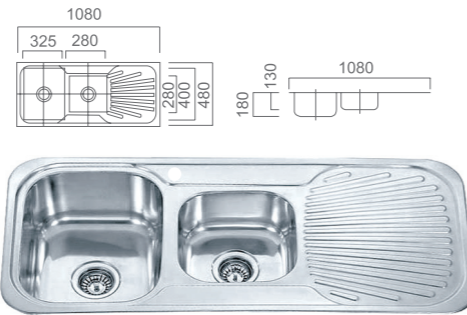

SS FN108AP

Dante one and 3/4 bowl with one side drainer
Size: 1080*480*180mm
C/w basket waste
Capacity: 20LT+10LT