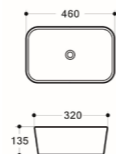

WB 4632BK

CURO Above Counter Basin.
size: 455*323*135
use 32mm without overflow waste-
Not included