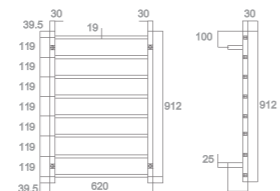

TP 9060H

Heated stainless steel
Towel ladder square bar
(Hard wire connection)