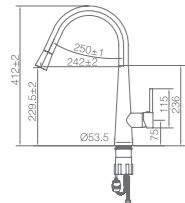

MIXERS-JESS

WT 6651

Jess pin hdl basin mixer
WELS reg.No: t16788
WELS: 5star 5l/min

WT 6060

Jess swivel single pull out vegie mixer
WELS reg.No: t17096
WELS: 4star 7l/min

WT 4122

Jess goose neck sink mixer with pull out magnet head.
WELS reg.No: t24600
WELS: 4star 6l/min