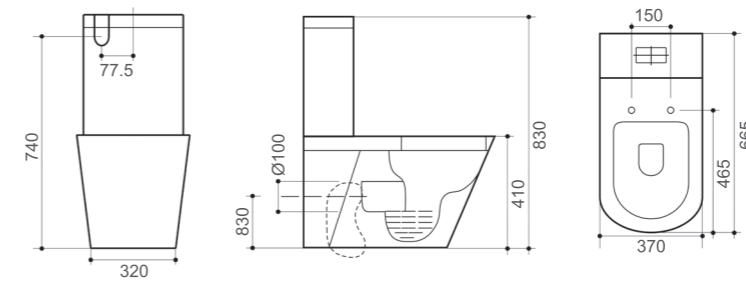

Toilet ECCO

Rimless wall faced toilet suite.
Both back or bottom RH inlet available.
Suitable for S or P trap. Adjustable floor set out: 140-170mm (S-trap). 180mm P-trap.
Quick and powerful flush.
Square flush button.
WELS: 4 star 4.5L full flush and 3L half flush.
WELS reg.: Lm05269.
Short projection: 660mm.