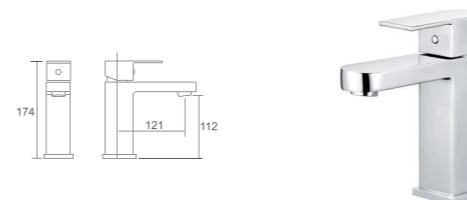

MIXERS-LEENA

WT 5106

Leena basin mixer
WELS reg.No: t16794
WELS: 5star 5l/min