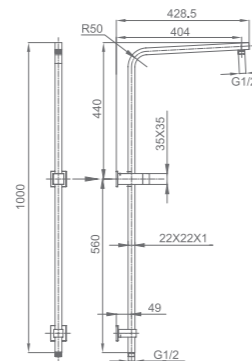

TP 1800K

Qubi black square multi function shower rail
(top inlet) with single hose (bk)
WELS Reg. No.: S06776
WELS: 3star 6L/min