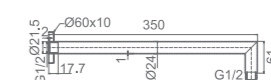

SH G009BK
Curo ceiling dropper,
40cm long

SH G009GM
NIXON Ceiling Dropper
40cm long

SH G006BK
Curo L-shape round shower arm,
35cm long

SH G006GM
NIXON L-shape Round shower arm
35cm long

MIXERS-ACQUA BLACK