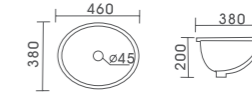

WB3328B

Hugo hung sq basin(with bracket)
Size: 495*220*125mm it. H. On r/h only
370mm between 2 fixing holes
Use 32mm waste (no overflow)-
not included
Capacity:3.2 L

WB 4020W

Mini wall hung ceramic basin
(with bracket)
Size:W400*D200*H105mm
145mm between 2 fixing holes
Plug hole:32mm without overflow
Capacity: 2.5L