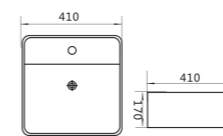

Ceramic White finish pop up waste 32mm

INSERT CERAMIC BASINS

WB 4583

Lois insert square basin
 Size:410*410*160mm
 Use 32mm overflow waste-not included
 Capacity: 6L

WB 4942-0

Lois-ii rectangle insert basin
 Size:W490*D420*H170mm
 Plug hole:32mm with overflow
 Capacity: 6L

WB 5644

Victoria oval insert basin
 Size:560*445*195mm 1 or 3 t.H
 Use 32mm overflow waste-not included
 Capacity: 7L

WB 4055

Clinda oval insert basin
 Size:465*415*195mm 1 t.H
 Use 32mm overflow waste-not included
 Capacity: 4.8L

WALL HUNG CERAMIC BASINS

WB 4014W

Coco wall hung sq basin with bracket
 Size: 400*400*140mm
 140mm between 2 fixing holes
 Use 32mm overflow waste – not included
 Capacity: 4.6L

WB 5136W

Acqua wall hung basin with bracket
 Size: 510*360*120mm
 280mm between 2 fixing holes
 Use 32mm waste (no overflow) – not included
 Capacity: 5L