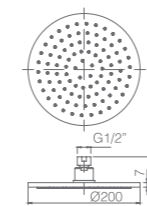

SH F0801

Doccia mondo 200mm brass chrome shower head
WELS reg.No: s06942
WELS: 3star 9l/min