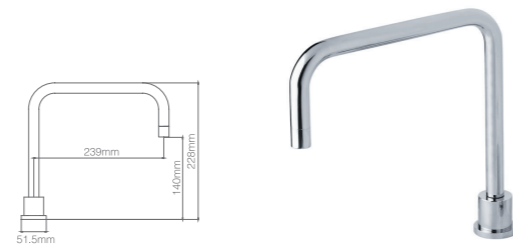

WT 464

Tisst hob spout only (Swivel)