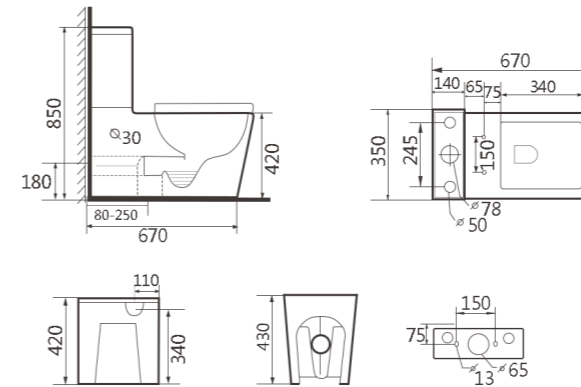

TOILET SUITE

TOILET ACQUA-III

Acqua wall faced boxed rim toilet suite
Suitable for s or p trap
Dual flush WELS(4 stars): 4.5L full flush and 3l half flush
Quiet soft closing toilet seat detachable
Bottom right hand or back inlet connection
Adjustable floor set out (140-170mm s trap) (180mm p trap)
Connector pipe included
WELS reg.No:L05356