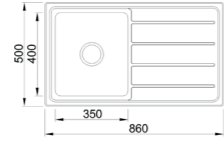

**IMPACT SINKS - COUNTER TOP
STAINLESS STEEL 1.2MM THICKNESS**

SS8650

IMPACT S/S Top mounted sink with a drainer
Overall size: 860*500*200mm
Bowl size: 350*400*200mm
Capacity: 28Lt