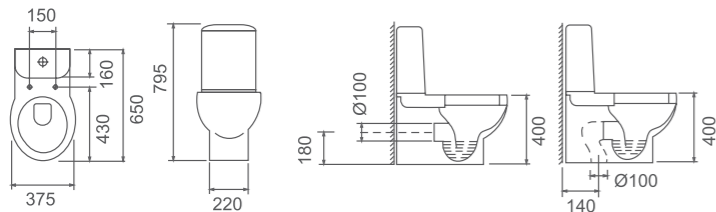

Toilet MONARCH

Monarch wall faced boxed rim toilet suite, suitable for s or p trap
Dual flush WELS: (★★★★) (4.5L full flush and 3l half flush)
Quiet soft closing toilet seat detachable, bottom right hand inlet connection
Adjustable floor set out (140-180mm s trap) (185mm p trap)
New square design dual flush button in chrome
Connector pipe included
WELS reg.No:L03877