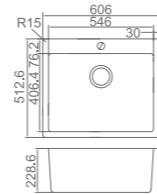

SS 6051

IMPACT S/S Top mounted sink with tap hole
Overall size: 603*514*228,
Bowl size: 546*406*228
Capacity: 49LT