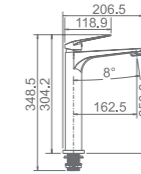

WT 1102BK

Noir tower basin mixer
Matt black
WELS: 5star 5l/min
WELS Reg. NO.: T30402