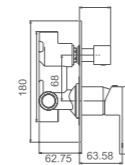

WT 308

Misso shower mixer with divertor