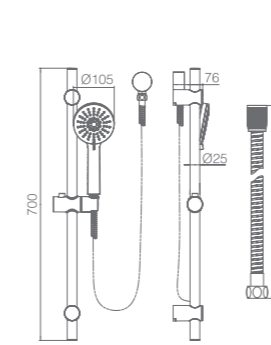

TP 1300

Mondo multifunction shower rail
(Elbow built in the top bracket)
WELS reg.No: s06781
WELS: 3star 8l/min

SHOWER RAIL (ROUND)

TP 7352BK

Curo black shower rail with 3 function abs head
Hose and elbow included
WELS reg.No.: S11187
WELS: 3 star 9l/min