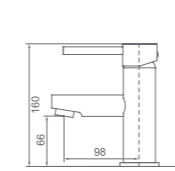

MIXERS-CURO & NIXON

WT6651BK
Curo pin hdl basin mixer
WELS Reg.No: T16788
WELS: 3 star 9L/min