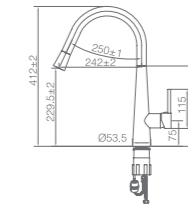

WT 4122BK
Curo goose neck Sink mixer with pull out magnet head
WELS: 4star 6L/min
WELS Reg. No.: T24600