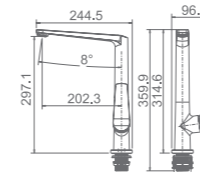

MIXERS-NOIR

WT 1101BK

Noir basin mixer
 Matt black
 WELS: 5star 5l/min
 WELS Reg. NO.: T30401

WT 1102BK

Noir tower basin mixer
 Matt black
 WELS: 5star 5l/min
 WELS Reg. NO.: T30402

WT 1103BK

Noir kitchen mixer with swivel spout
 Matt black
 WELS: 5star 5l/min
 WELS Reg. NO.: T30403