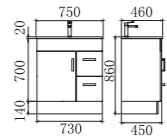

KENO 75BX

W750*D460*H860mm
White stone top, 1 Or 3 t.H
White, gloss finish cabinet
R/h and l/h drawers available