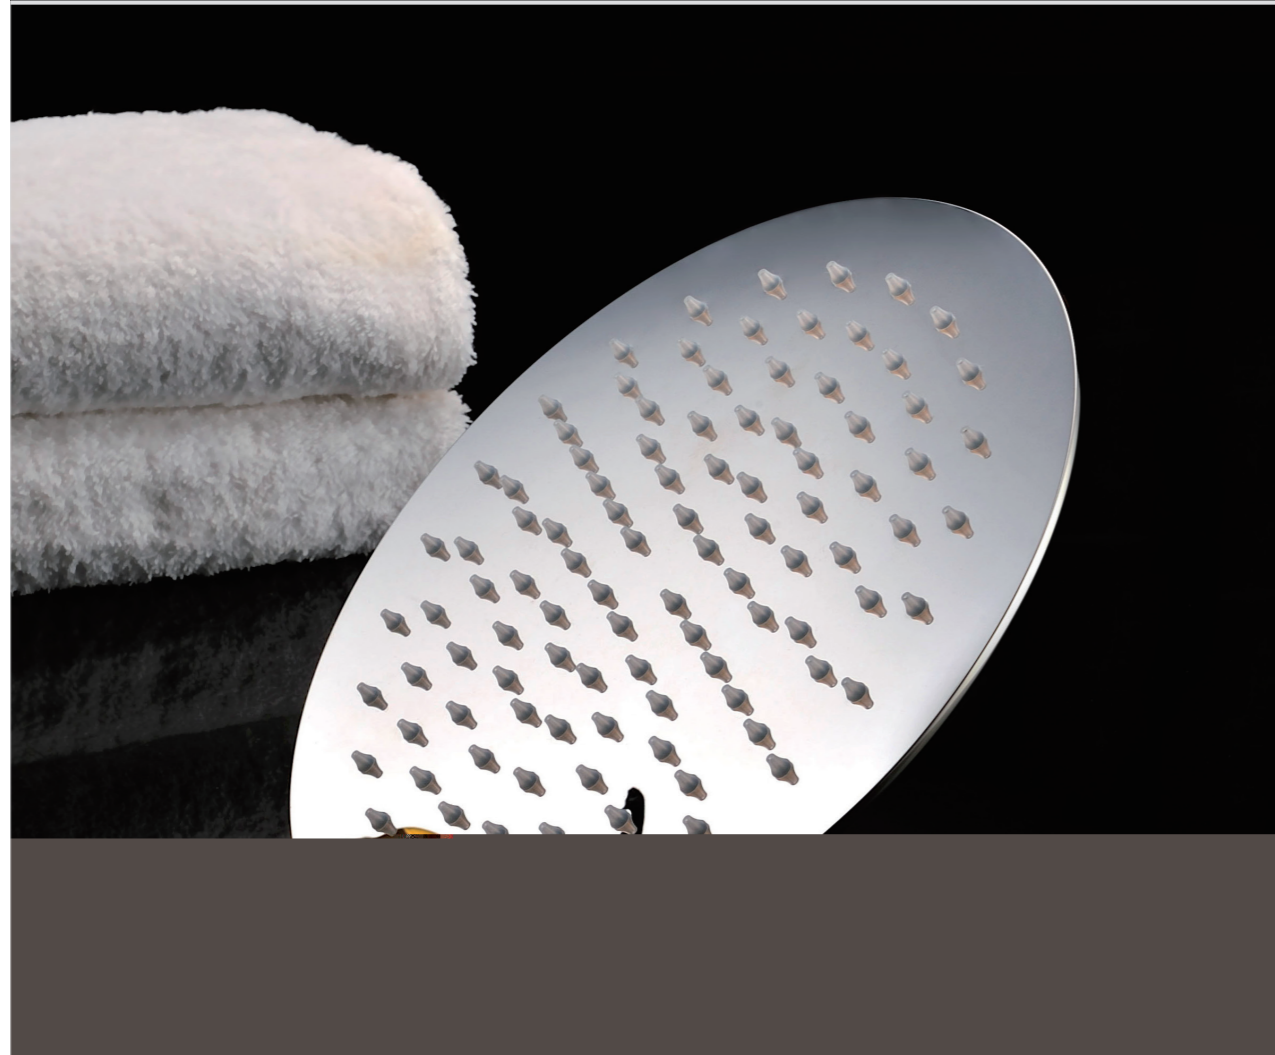

SH SQARM/C

Doccia rise up square arm 200mm high,
330mm long

SH G188

Doccia round rise up shower arm
400mm off the wall, 200mm up

DOCCIA SHOWER ARMS & HEAD

SH SQ250
WELS reg.No: s09661
WELS: 3star 7.5l/min

SH SQ300A
WELS reg.No: s09423
WELS: 3star 7.5l/min