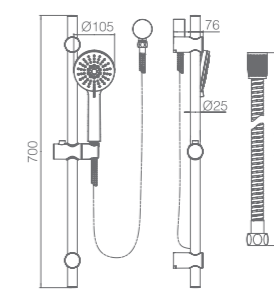

TP 1900GM

NIXON Muti fuction shower rail (Top Inlet)with hose.
WELS Reg. No.:S06782
WELS: 3star 6L/min

TP 1600

EXON Multi function shower rail
(Bottom bracket inlet) with single hose
WELS: 3 star, 9L/min

TP1043A

Regen round rail with 3 function shower head.
Top bracket water inlet (without elbow)
WELS reg.No: s04457
WELS: 3star 9l/min

TP 7350

Rainjet Round ABS shower rail in Chrome with 3 function shower head
Chrome soap dish and Elbow included
WELS reg. No.: S11187
WELS: 3star, 9L/min