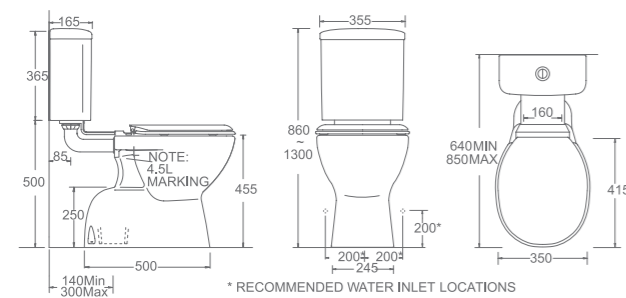

Disabled swivel single lever basin mixer
WELS reg.No: T27435
WELS: 3star 8.5l/min

Toilet BESTCARE

- *Ceramic cistern and concealed easy clean pan
- *Dual flush:4.5L full flush, 3L half flush (WELS: 4star)
- *Raised height pan and push button (in blue)
- *Single flap seat (available in blue and white)
- *S-trap installation only
- *floor set out: 335mm recommended for AS1428.1 requirements.