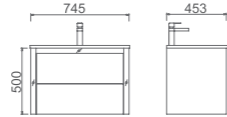

NIKO 75 (WALL HUNG)

W750*D460*H500mm
Ceramic slim top
White gloss finish 1 or 3 tap holes
2 Drawers with chrome