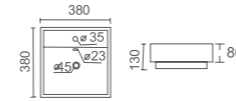

WB 5243

Fabbris II semi-recess basin.
Size: 525*430*155mm.
Use 32mm with overflow waste - not included.
Capacity: 4.1L

HALF INSERT CERAMIC BASINS

WB 3838A

Niko-2 half insert basin
Size: 380*380*130mm, 1 t.H
Cut out size: 335*335mm
Use 32mm on overflow waste-not included
Capacity: 2L