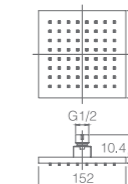

SH RS400

Doccia round shower head
WELS reg.No: s06960
WELS: 3star 9l/min
Ø400mm

SH SQ08

Doccia square thin shower head
Size: 200*200mm
WELS reg.No: s06928
WELS: 3star 7.5L/min

SH SQ06

Doccia square shower head
WELS reg.No: s04457
WELS: 3star 9l/min