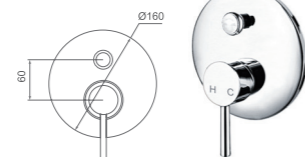

WT 010D

Jess pin hdl shower mixer with diverter