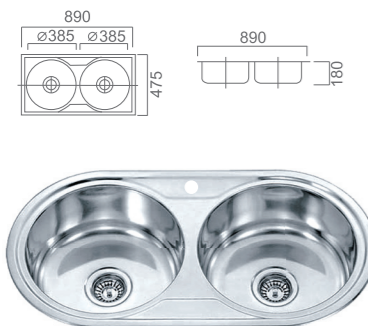

SS LL89L

Dante double round bowl
Size: 890*475*180mm
C/w basket waste
Capacity: 2*20LT