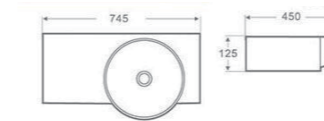

WB 7445W

Chloe wall-hung basin without tap hole,
(Can drill 1 tap hole if require)
Size:745*450*125mm
565mm between 2 fixing holes
use 32mm No overflow waster-not included.
Capacity: 8.5L