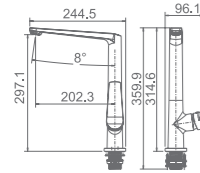

MIXERS-EXON

WT 1101

Exon basin mixer
 Chrome finish
 WELS: 5star 5l/min
 WELS Reg. NO.: T30401

WT 1102

Exon tower basin mixer
 Chrome finish
 WELS: 5star 5l/min
 WELS Reg. NO.: T30402

WT 1103

Exon kitchen mixer with swivel spout
 Chrome finish
 WELS: 5star 5l/min
 WELS Reg. NO.: T30403