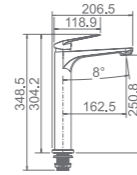

MIXERS-EXON

WT 1101

Exon basin mixer
 Chrome finish
 WELS: 5star 5l/min
 WELS Reg. NO.: T30401

WT 1102

Exon tower basin mixer
 Chrome finish
 WELS: 5star 5l/min
 WELS Reg. NO.: T30402

WT 1103

Exon kitchen mixer with swivel spout
 Chrome finish
 WELS: 5star 5l/min
 WELS Reg. NO.: T30403