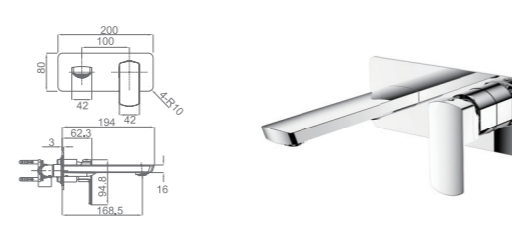

WT 207
Bravo bath/basin mixer with fixed spout
WELS reg.No: t27571
WELS: 5star 5L/min