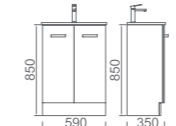

VANITY

JUNIOR 60

W600*D360*H860mm
Ceramic top with 1 Tap hole.
White gloss finish cabinet
2 Doors with SQ Chrome handles