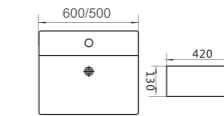

COUNTER TOP CERAMIC BASINS

WB4133

Bronte above counter basin
Size:490*300*140mm
Use 32mm overflow waste - not included
Capacity: 2L

WB6042 & 6042S

Bravo above counter basin
Size: 600*420*130/ 500*420*130
Use 32mm overflow waste - not included
Capacity: 8 L / 6 L