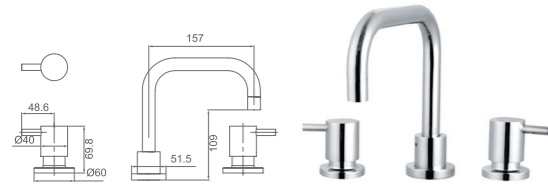

Disabled curved grab rail
S/s finish
Right hand (facing toilet)

TP GRAB857L

Disabled curved grab rail s/s finish,
Left hand (facing toilet)

TAPWARE-TISST (C/DISC 1/4TURN)

WT 404

Tisst swivel basin set
WELS Reg.No: t27418
WELS: 3star 8.5L/min