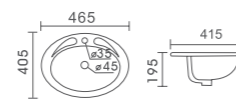

WB 4055

Clinda oval insert basin
Size:465*415*195mm 1 t.H
Use 32mm overflow waste-not included
Capacity: 4.8L