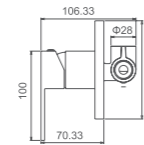

WT 306

Misso shower mixer