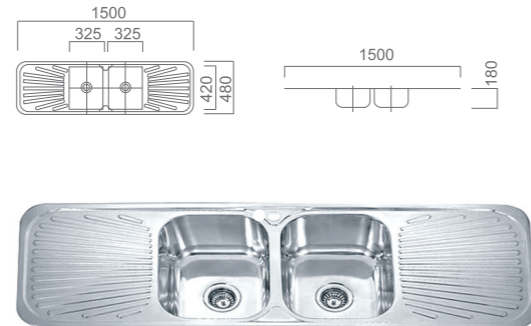

SS F1-1

Dante double bowl with double drainer
Size: 1500*480*180mm
C/w basket waste
Capacity: 2*20LT