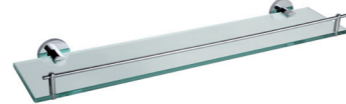

TP 69037

Jess glass shelf (600mm long)
L600*D140*H52