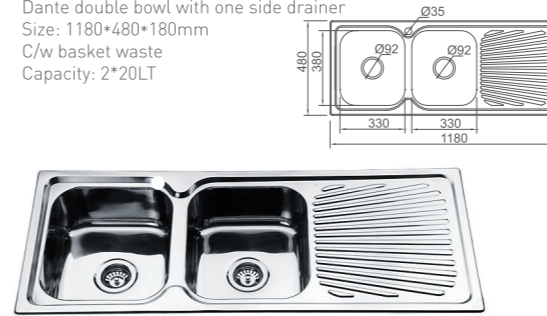

SS FN108AP

Dante one and 3/4 bowl with one side drainer
Size: 1080*480*180mm
C/w basket waste
Capacity: 20LT+10LT

**DANTE SINKS-COUNTER TOP
STAINLESS STEEL 0.8MM THICKNESS**

SS FF118SQ

Dante double bowl with one side drainer
Size: 1180*480*180mm
C/w basket waste
Capacity: 2*20LT