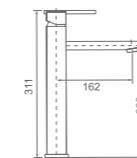

WT6106H

Bianco basin mixer
WELS reg.No: t16786
WELS: 5star 5l/min