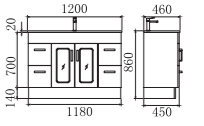

VANITY

JUNIOR 60

W600*D360*H860mm
 Ceramic top with 1 Tap hole.
 White gloss finish cabinet
 2 Doors with SQ Chrome handles

NOVO 1200A

1210W*D480*H860mm
 Ceramic slim top, 1 or 3 tap holes
 White, gloss finish,
 2 Glass door with 4 drawers
 Sq chrome handles