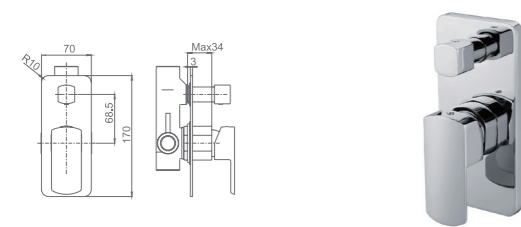

WT 208
Bravo shower mixer with divertor