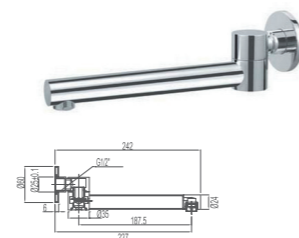

WT 624

Jess swivel bath spout