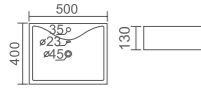

WB4044

Vivo above counter basin
Size: 495*440*120mm
Use 32mm waste(no overflow)-not included
Capacity: 10L

COUNTER TOP CERAMIC BASINS

WB 4339

Tresor above counter /wall basin
 Size:500*400*140mm
 Use 32mm overflow waste - not Included
 Capacity: 2.2L