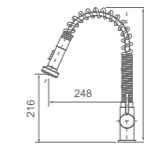

Jamie pin handle basin mixer
WELS reg.No: t16789
WELS: 5star 5l/min

WT 7109

Jamie pin handle pull out sink mixer
WELS reg.No: t17114
WELS: 5star 6l/min

WT 6651H

Jess pin handle tower mixer 330mm high,
200mm fixed spout
WELS reg.No: t27399
WELS: 4star 7.5L/min