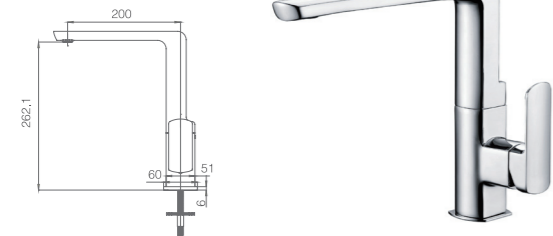

MIXERS-BRAVO

WT 2106
Bravo basin mixer
WELS reg.No: t24673
WELS: 4star 7.5L/min

WT 2106H
Bravo tower basin mixer
WELS reg.No: t24672
WELS: 4star 7.5L/min

WT 2126
Bravo sink mixer with swivel spout
WELS reg.No: t4674
WELS: 4star 7.5L/min