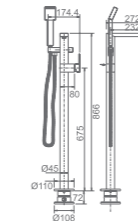

WT 880F

Acqua free standing bath set