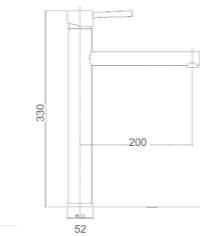

Jamie pin handle basin mixer
WELS reg.No: t16789
WELS: 5star 5l/min

WT 7109

Jamie pin handle pull out sink mixer
WELS reg.No: t17114
WELS: 5star 6l/min

WT 6651H

Jess pin handle tower mixer 330mm high,
200mm fixed spout
WELS reg.No: t27399
WELS: 4star 7.5L/min