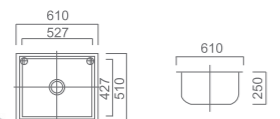

SS A28

Lavassa laundry tub 45L 610*510*250mm
With 2 holes & by pass kit
Sink clips and b/waste included