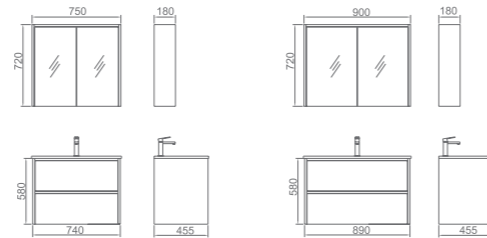

VANITY-NEON

NEON 75

Size: W750*D460*H600mm
Ceramic slim top 1 or 3 tap holes
Cabinet colour: divine oak
Soft closing drawers with push-pull
Led light with sensor switch

MIRO NEON75

Size: W750*H720*D180mm
Colour: divine oak
2 Soft closing doors and 2 shelves
Led light with sensor switch

NEON 90

Size: W910*D460*H600mm
Ceramic slim top 1 or 3 tap holes
Cabinet colour: divine oak
Soft closing drawers with push-pull
Led light with sensor switch

MIRO NEON90

Size: W900*H720*D180mm
Colour: divine oak
2 Soft closing doors and 2 shelves
Led light with sensor switch