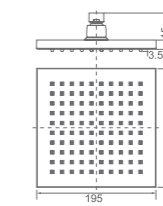

SH SQ1950

Doccia square shower head
WELS reg.No: s04458
WELS: 3star 9l/min