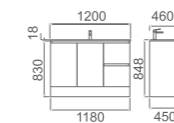

ROXIO 1200/1200X

W1200*D460*H840mm
Ceramic slim top, 1 or 3 tap holes
White, gloss finish, 2 doors, 2 drawers
RH and LH drawers available
Pull grip soft closing drawers
1200X HAS STONE TOP & 1 X WB4838