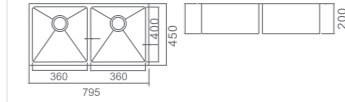

SS 3318A

Impact double under counter sink round corner C/w basket waste
Capacity: 2*28LT