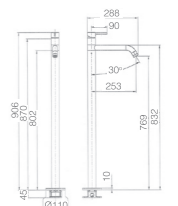

BT 188/188S

Sorrento oval bath tub
Size:L1800*D800*H550mm/
L1600*D850*H550mm
40mm plug waste included

WT 880F

Acqua free standing bath set

WT 770F

Jess free standing bath set

WT 730K

CURO Free standing bath mixer in Matt black