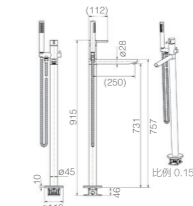

BT 188/188S

Sorrento oval bath tub
Size:L1800*D800*H550mm/
L1600*D850*H550mm
40mm plug waste included

WT 880F

Acqua free standing bath set

WT 770F

Jess free standing bath set

WT 730K

CURO Free standing bath mixer in Matt black