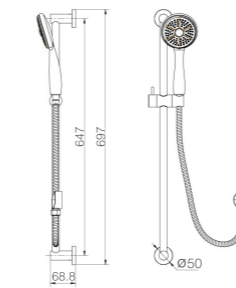

TP1043

Regen round rail with 3 function shower head. 1.5M
metal hose and round elbow included
WELS reg.No: s06746
WELS: 3star 6l/min