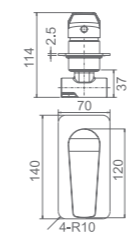

WT 1103GM

NIXON Kitchen mixer
Gun Metal finish
WELS: 5 star 5L/min
WELS Reg. NO.: T30403

WT 1108GM

NIXON Shower Mixer
Gun Metal finish

WT 118GM

NIXON Bath Spout
Gun Metal finish

WT 1102GM

NIXON Tower Basin mixer
Gun Metal finish
WELS: 5 star 5L/min
WELS Reg. NO.: T30402