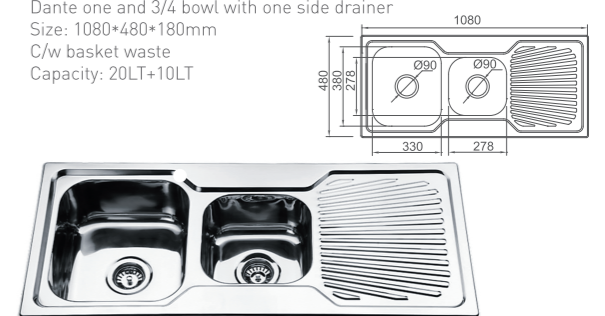

SS FN108SQ

Dante one and 3/4 bowl with one side drainer
Size: 1080*480*180mm
C/w basket waste
Capacity: 20LT+10LT