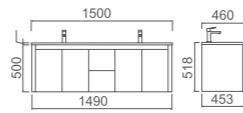

NIKO 1500 (WALL HUNG)

W1500*D460*H500mm
Polymarble top, 2 bowls with 1 tap holes/each
820mm between two tap holes
White gloss finish
4 Doors, 2 drawers. Soft closing hinge.