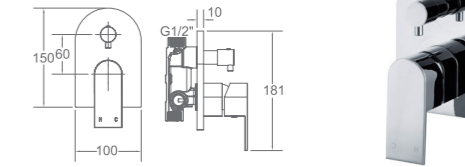

WT 503

Bacino wall top assemblies
1/4 Turn ceramic disc

WT 5126

Leena sink mixer with swivel spout
WELS reg.No: t16815
WELS: 4star 6.5L/min

WT 508

Leena shower mixer with divertor

WT9126

Bacino sink mixer
WELS reg.No: t16802
WELS: 4star 6.5L/min