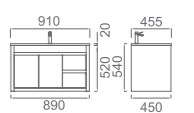

MISSO 900 (WALL HUNG)

W910xD460xH520mm
Ceramic top with 1 tap hole
White gloss finish
Pull grip soft closing doors.
LH and RH Drawers available