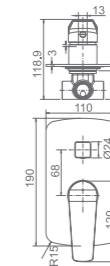

WT 1109BK

Noir shower diverter mixer
Matt black