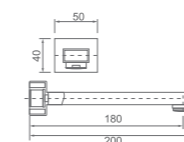

WT 609

Bianco bath spout