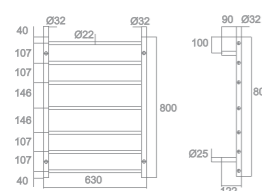

TP 8060H

Heated stainless steel
Towel ladder round bar
(Hard wire connection)