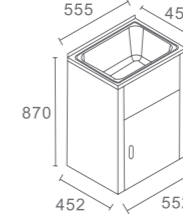

LD5545

Lavassa laundry tub 35L
L555*W455*H870mm
With 2 holes & by pass kit
Sink b/waste included
Door is reversible