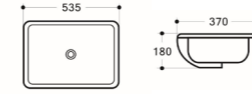

UNDERMOUNT CERAMIC BASINS

WB 5038B

Qubi under mount basin
530*373*175mm
Internal size: 485*320mm
Capacity:8l
Use 32mm overflow waster-not included