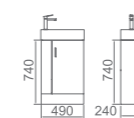

PICCOLO 50

W505xD245xH865mm
Ceramic Top (Reversible) with 1 tap hole.
Colour: Light oak
Single door with Chrome handle