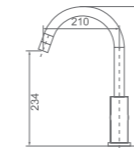

WT 6096BK
Curo pin handle sink mixer
WELS: 4 star 6.5/Min
WELS reg.:T16810