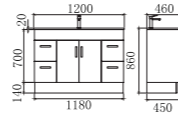

NOVO 1200B

W1210xD480xH860mm
Ceramic slim top, 1 or 3 tap holes
White, gloss with finish
2 Solid door with 4 drawers
Sq chrome handles