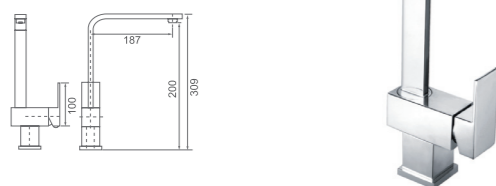

WT 503

Bacino wall top assemblies
1/4 Turn ceramic disc

WT 5126

Leena sink mixer with swivel spout
WELS reg.No: t16815
WELS: 4star 6.5L/min

WT 508

Leena shower mixer with divertor

WT9126

Bacino sink mixer
WELS reg.No: t16802
WELS: 4star 6.5L/min