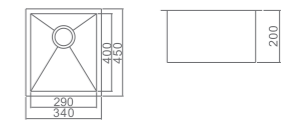

SS 3445A

Impact under counter
Sink c/w basket waste
Capacity: 23LT