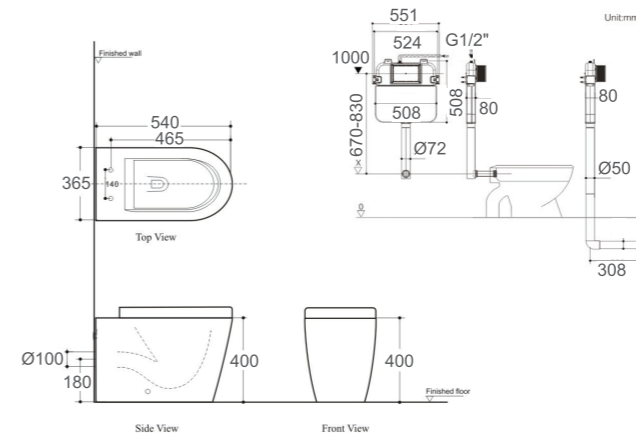

TOILET SUITE

Toilet BRAVO

Rimless in wall cistern toilet suite.
R&T cistern, black or chrome button available.
S-trap Floor set out: 140mm (s-trap), 180mm (P-trap).
WELS: 4 star 4.5L full flush and 3L half flush.
WELS Reg.: LM05278

Mechanical