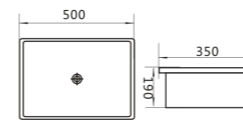

WB 5038A

Qubi - ii under counter basin
Size: 500*350*180mm
Internal size: 445*290mm
Use 32mm overflow waste- not included
Capacity:10.9L