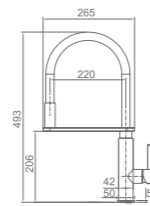

WT 4079

Jess sink mixer w/ black hose
WELS reg.No: t22012(v)
WELS: 4star 7.5L/min