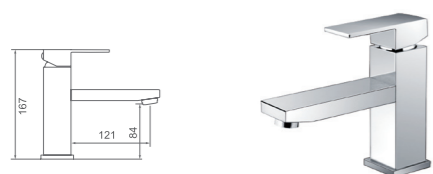

WT 609

Bianco bath spout

WT 623A

Bianco swivel bath spout

MIXERS-BACINO

WT9106

Bacino basin mixer
WELS reg.No: t16785
WELS: 5star 5l/min

WT 533