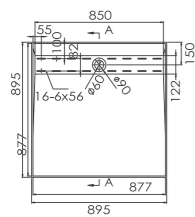

SB-TT895 (INTERNO900)

895*895*60 smc tile tray with S/S 304 grade grate

SB-TT995 (INTERNO1000)

995*995*60 smc tile tray with S/S grate

SB-TT895CH (INTERNO900CH)

895*895*60 smc tile tray with S/S 304 grade channel