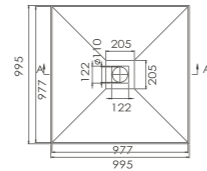

SB-TT895 (INTERNO900)

895*895*60 smc tile tray with S/S 304 grade grate

SB-TT995 (INTERNO1000)

995*995*60 smc tile tray with S/S grate

SB-TT895CH (INTERNO900CH)

895*895*60 smc tile tray with S/S 304 grade channel