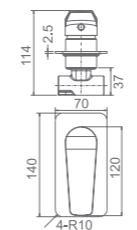

WT 1108BK

Noir shower mixer
Matt black