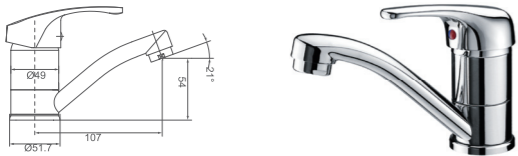

WT 150

Mobi single lever basin mixer
WELS reg.No: T27435
WELS: 3star 8.5l/min