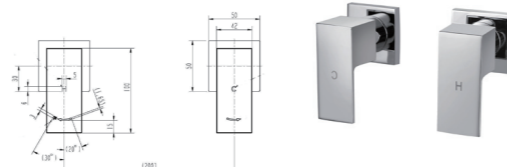

WT 503

Bacino wall top assemblies
1/4 Turn ceramic disc