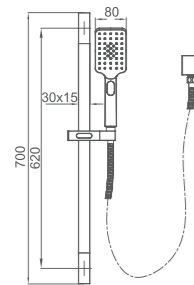

SHOWER RAIL (SQUARE)

TP 2002

Bianco single function shower head on bracket (elbow built in)
WELS reg.No: S08123
WELS: 3star 5.5L/min

EASY SWITCH-FUNCTION

Select

TP 1101BK

Noir three functions shower head on s/s sliding bar, 700mm long
1.5M matt black hose and elbow included
WELS: Zero star 7L/min
WELS reg.: S11191