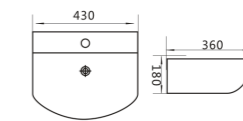

WB 3062W

Minty-ii wall hung sq basin (with bracket)
Size: 430*360*180mm
155mm between 2 fixing holes
Use 32mm overflow waste- not included
Capacity:3.45L