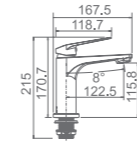

MIXERS-NOIR

WT 1101BK

Noir basin mixer
Matt black
WELS: 5star 5l/min
WELS Reg. NO.: T30401