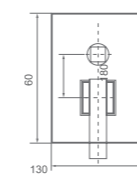

WT 608

Bianco shower mixer with divertor