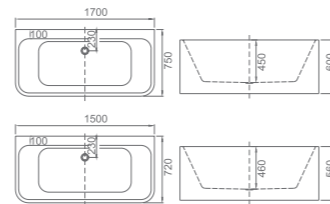

BT058 & BT058S
Stella free standing bath back to wall - square
Size: 1700*750*600mm/
1500*720*560mm