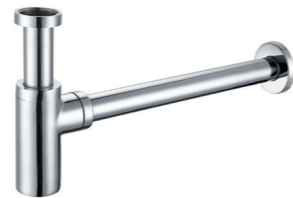

TP B/TRAP32 OR TP B/TRAP40

Chrome bottle trap
32mm or 40mm(top), 40mm (wall)