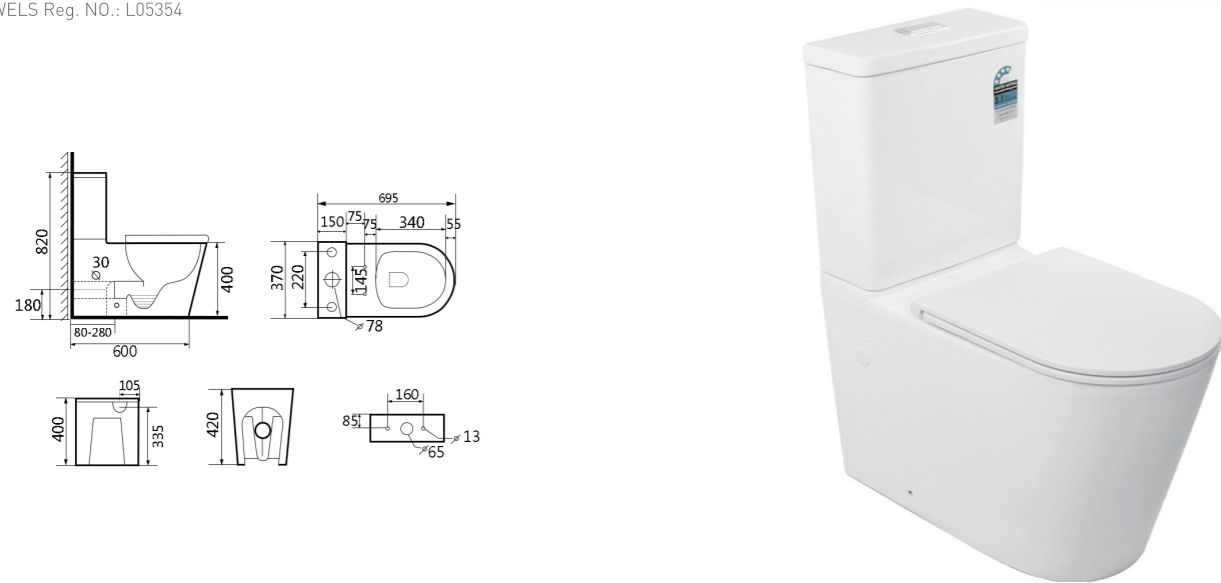

TOILET SUITE

Toilet JESS

Rimless Wall faced toilet suite
Either back (LH top) or bottom RH inlet connection
suitable for S or P trap
Floor set out: 80-170mm (s-trap), 180mm (P-Trap)
Square flush button
Soft closing seat with quick release button
Dual flush: 4.5L full flush, 3L half flush.
WELS Reg. NO.: L05354