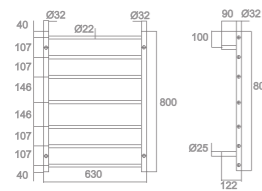

TP 8060X

Non heated stainless steel
Towel ladder round bar
H812*W620*D120mm