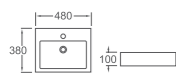

WB 4838

Lucci above counter sq basin
Size:W480*D380*H100mm
Plug hole: 32mm without overflow
Capacity: 6L