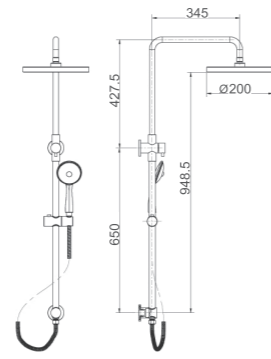

TP 1300

Mondo multifunction shower rail
(Elbow built in the top bracket)
WELS reg.No: s06781
WELS: 3star 8l/min