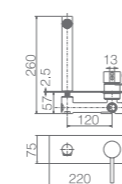

MIXERS-BRAVO

WT 206
Bravo shower mixer

MIXERS-CURO & NIXON

WT509CBK
Curo round wall mixer