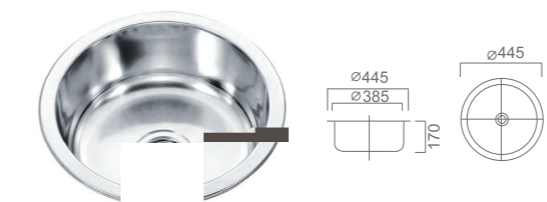

SS L45L

Dante single round bowl
Size: 445*445*170mm
C/w basket waste
Capacity: 20LT