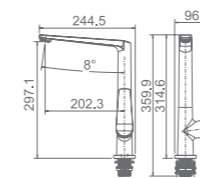

WT 1103GM

NIXON Kitchen mixer
Gun Metal finish
WELS: 5 star 5L/min
WELS Reg. NO.: T30403

WT 1108GM

NIXON Shower Mixer
Gun Metal finish

WT 118GM

NIXON Bath Spout
Gun Metal finish

WT 1102GM

NIXON Tower Basin mixer
Gun Metal finish
WELS: 5 star 5L/min
WELS Reg. NO.: T30402