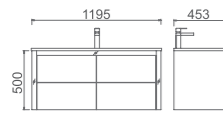

NIKO TALL BOY

W380*D340*H1200mm
Two doors with chrome edge
Soft closing hinge
Reversible (or upside down)