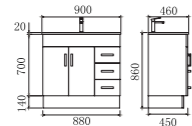

MISSO 900 (WALL HUNG)

W910xD460xH520mm
Ceramic top with 1 tap hole
White gloss finish
Pull grip soft closing doors.
LH and RH Drawers available

NOVO 90B

W910xD460xH880mm
Ceramic slim top, 1 or 3 tap holes
White, gloss finish
Sq chrome handles
Solid doors 2dr with 3 drawers
R/h and l/h drawers available