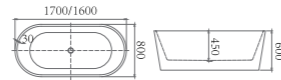

BT086 & BT086S
Vivo oval free standing bath tub
Size: L1700*D800*H550mm
L1600*D800*H550mm
40mm plug waste included.