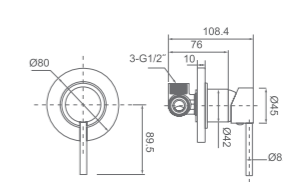

WT509CBK
Curo round wall mixer