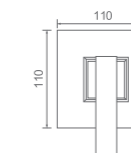

WT 606

Bianco shower mixer