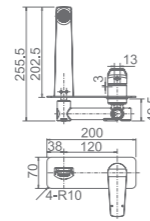

WT 1107

Exon wall basin mixer
Chrome finish
WELS: 5star 5l/min
WELS Reg. NO.: T30405