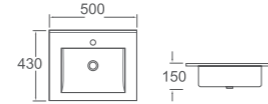

Ceramic White finish pop up waste 32mm

INSERT CERAMIC BASINS

WB 4583

Lois insert square basin
 Size:410*410*160mm
 Use 32mm overflow waste-not included
 Capacity: 6L

WB 4942-0

Lois-ii rectangle insert basin
 Size:W490*D420*H170mm
 Plug hole:32mm with overflow
 Capacity: 6L