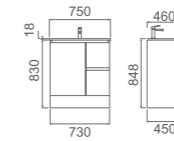

VANITY-ROXIO

ROXIO 750/750X

W750*D460*H840mm
Ceramic slim top, 1 or 3 tap holes
White, gloss finish, 1 door, 2 drawers
RH and LH drawers available
Pull grip soft closing drawers
750X has stone top & 1 x WB4838