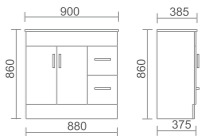

FINO 90

W910*D390*H850mm
Narrow cabinet suitable for small area
Ceramic slim top, 1 or 3 tap holes
White, gloss finish,
Sq chrome handles
R/h and l/h drawers available