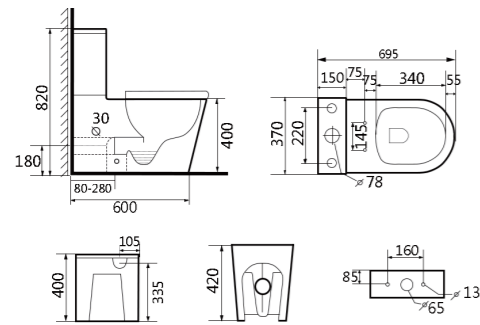

TOILET SUITE

Toilet JESS

Rimless Wall faced toilet suite
Either back (LH top) or bottom RH inlet connection
suitable for S or P trap
Floor set out: 80-170mm (s-trap), 180mm (P-Trap)
Square flush button
Soft closing seat with quick release button
Dual flush: 4.5L full flush, 3L half flush.
WELS Reg. NO.: L05354