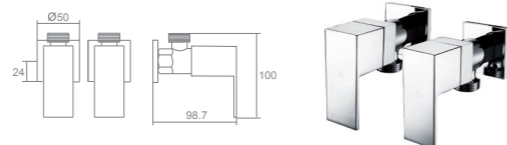

WT 533

Bacino washing machine stop