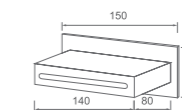

WT 502

Bianco waterfall bath spout