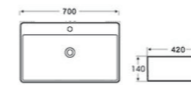

COUNTER TOP CERAMIC BASINS

WB 7042
REAGAN Above counter basin
700*420*140mm
Use 32mm overflow waste-not included
Capacity: 10L