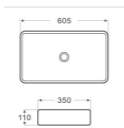

WB 6035

DIOR ABOVE COUNTER BASIN
SIZE: 605*350*110MM
USE 32MM WITHOUT OVERFLOW WASTE- NOT INCLUDED