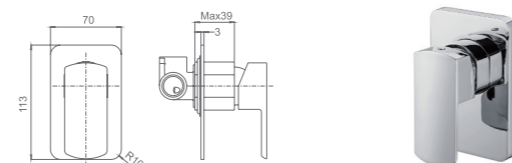

WT 206
Bravo shower mixer