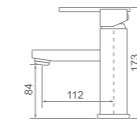

MIXERS-BIANCO

WT 6106

Bianco basin mixer
WELS reg.No: t16786
WELS: 5star 5l/min