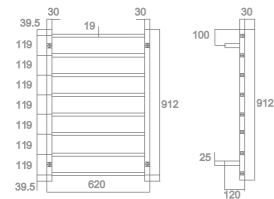

Non heated stainless steel
Towel ladder square bar
H912*W620*D120mm

TP 7062X

Non Heated stainless steel
towel ladder square bar.

TP 7062BK

Non Heated stainless steel
towel ladder square bar in Matt black.