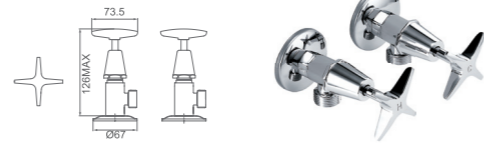

WT 254

Sea star wash machine stops pair