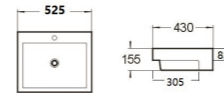

WB 5243

Fabbris II semi-recess basin.
Size: 525*430*155mm.
Use 32mm with overflow waste - not included.
Capacity: 4.1L

HALF INSERT CERAMIC BASINS

WB 3838A

Niko-2 half insert basin
Size: 380*380*130mm, 1 t.H
Cut out size: 335*335mm
Use 32mm on overflow waste-not included
Capacity: 2L