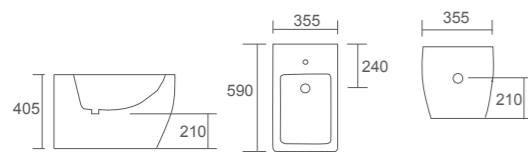

BIDET ACQUA

Matching with toilet Acqua
 Mixer not included

BIDET LEENA

Matching with toilet Jess
 Mixer not included

IMPACT SINKS - COUNTER TOP STAINLESS STEEL 1.2MM THICKNESS

SS 1346

Impact double bowls sink with drainer 1314*464*200mm
 Capacity: 2*32LT