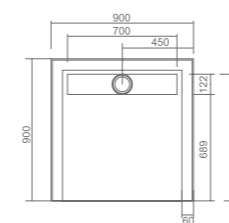

SB-MC9090CH (STYLO 900CH)

900*900*40 smc s/base
With s/s channel
3 Lip Self supporting

Glasstone is made from SMC(Sheet Molding Compound), a composite material combined with resin, fibreglass and filler, compressed with metal mould at 190 °C. Glasstone has a solid surface and high gloss finish. Glasstone has been used to make airplane train and car component. It also has been used to make bath tubs, shower trays basins laundry tubs and sinks in USA, Euro, and Japan. AS pressed from metal mould, it has precise measurement on the sizes. Glasstone has low profile design and light weight. It is stronger than ceramic polymarble and Acrylic. It is also economic and easy to clean.

SMC SHOWER TRAY

- . Sheet molding compound
- . ABS white waste
- . Low profile
- . Self-supporting
- . 9mm three (or four) sided the flange
- . Light weight
- . Easy installation