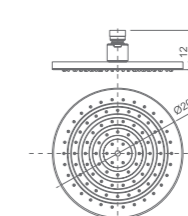

SH F0801BK
Curo 200mm brass shower head
Matt black finish
WELS: 3 star 6L/min
WELS reg.: S06942