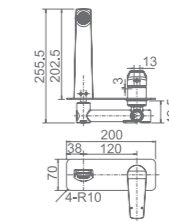

WT 1107 GM

NIXON Wall basin Mixer
Gun Metal finished
WELS: 5 star 5L/min
WELS Reg. NO.: T30405