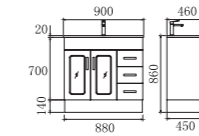

NOVO 90A

W910*D460*H880mm
Ceramic slim top, 1 or 3 tap holes
White, gloss finish,
Sq chrome handles
Glass door 2dr with 3 drawers
R/h and l/h drawers available