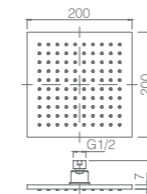

SH SQ08

Doccia square thin shower head
Size: 200*200mm
WELS reg.No: s06928
WELS: 3star 7.5L/min