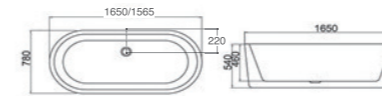

MIRO SS90

Stainless steel frame mirror(with bracket) L900*H700mm

BATHTUBS (ACRYLIC)

BT- 014/BT-014S

Reflections oval bath tub
Size:1650/1565*780*540mm
40mm plug waste included

BT078/BT078S

Chloe free standing bath tub
Size: L1700*D780*H590mm
L1500*D720*H560mm
40mm plug waste included