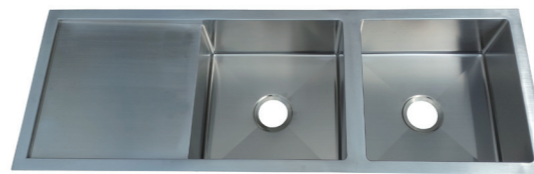

BIDET ACQUA

Matching with toilet Acqua
 Mixer not included

BIDET LEENA

Matching with toilet Jess
 Mixer not included

IMPACT SINKS - COUNTER TOP STAINLESS STEEL 1.2MM THICKNESS

SS 1346

Impact double bowls sink with drainer 1314*464*200mm
 Capacity: 2*32LT