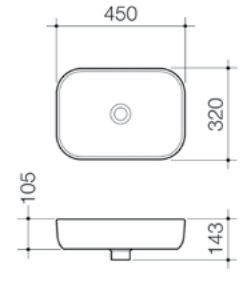

Basins

INSET BASINS

Inset basins are partially set into a vanity reducing the appearance of the basin rim without reducing the depth of the bowl.

Sculptural Inset Basin 420mm

1 taphole 877415W
3 taphole 877435W

Sculptural Inset Basin 430mm

1 taphole 877315W

Sculptural Inset Basin 400mm

0 taphole 876800W

Sculptural Inset Basin 405mm

0 taphole 876700W

Sculptural Inset Basin 515mm

0 taphole 877000W