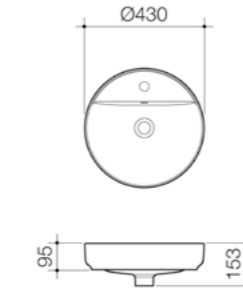

Basins

INSET BASINS

Inset basins are partially set into a vanity reducing the appearance of the basin rim without reducing the depth of the bowl.

Sculptural Inset Basin 420mm

1 taphole 877415W
3 taphole 877435W

Sculptural Inset Basin 430mm

1 taphole 877315W

Sculptural Inset Basin 400mm

0 taphole 876800W

Sculptural Inset Basin 405mm

0 taphole 876700W

Sculptural Inset Basin 515mm

0 taphole 877000W