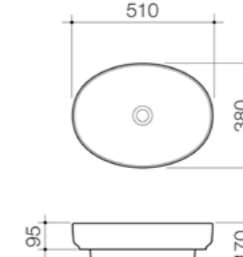

Basins

INSET BASINS

Inset basins are partially set into a vanity reducing the appearance of the basin rim without reducing the depth of the bowl.

Sculptural Inset Basin 420mm

1 taphole 877415W
3 taphole 877435W

Sculptural Inset Basin 430mm

1 taphole 877315W

Sculptural Inset Basin 400mm

0 taphole 876800W

Sculptural Inset Basin 405mm

0 taphole 876700W

Sculptural Inset Basin 515mm

0 taphole 877000W

Sculptural Inset Basin 530mm

0 taphole 876900W

Sculptural Rectangle Inset Basin 500mm

1 taphole 877515W
3 taphole 877535W

SCULPTUTRAL WILL SOON TRANSITION TO TRIBUTE

New range names are coming soon to Caroma. Our product will remain the same, but we are making it easier for our consumers and customers to identify what they need quickly.