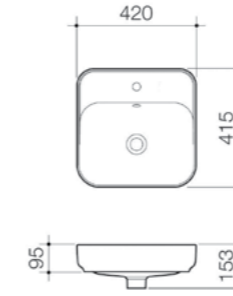

Basins

INSET BASINS

Inset basins are partially set into a vanity reducing the appearance of the basin rim without reducing the depth of the bowl.

Sculptural Inset Basin 420mm

1 taphole 877415W
3 taphole 877435W