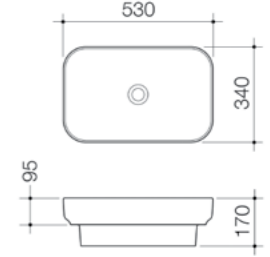

Basins

INSET BASINS

Inset basins are partially set into a vanity reducing the appearance of the basin rim without reducing the depth of the bowl.

Sculptural Inset Basin 420mm

1 taphole 877415W
3 taphole 877435W

Sculptural Inset Basin 430mm

1 taphole 877315W

Sculptural Inset Basin 400mm

0 taphole 876800W

Sculptural Inset Basin 405mm

0 taphole 876700W

Sculptural Inset Basin 515mm

0 taphole 877000W

Sculptural Inset Basin 530mm

0 taphole 876900W

Sculptural Rectangle Inset Basin 500mm

1 taphole 877515W
3 taphole 877535W

SCULPTUTRAL WILL SOON TRANSITION TO TRIBUTE

New range names are coming soon to Caroma. Our product will remain the same, but we are making it easier for our consumers and customers to identify what they need quickly.