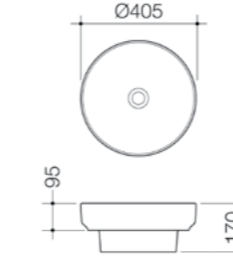

Basins

INSET BASINS

Inset basins are partially set into a vanity reducing the appearance of the basin rim without reducing the depth of the bowl.

Sculptural Inset Basin 420mm

1 taphole 877415W
3 taphole 877435W

Sculptural Inset Basin 430mm

1 taphole 877315W

Sculptural Inset Basin 400mm

0 taphole 876800W

Sculptural Inset Basin 405mm

0 taphole 876700W

Sculptural Inset Basin 515mm

0 taphole 877000W

Sculptural Inset Basin 530mm

0 taphole 876900W

Sculptural Rectangle Inset Basin 500mm

1 taphole 877515W
3 taphole 877535W

SCULPTUTRAL WILL SOON TRANSITION TO TRIBUTE

New range names are coming soon to Caroma. Our product will remain the same, but we are making it easier for our consumers and customers to identify what they need quickly.