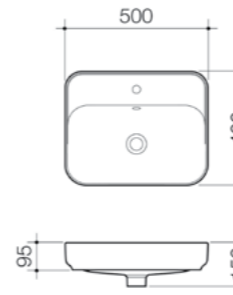

Basins

INSET BASINS

Inset basins are partially set into a vanity reducing the appearance of the basin rim without reducing the depth of the bowl.

Sculptural Inset Basin 420mm

1 taphole 877415W
3 taphole 877435W

Sculptural Inset Basin 430mm

1 taphole 877315W

Sculptural Inset Basin 400mm

0 taphole 876800W

Sculptural Inset Basin 405mm

0 taphole 876700W

Sculptural Inset Basin 515mm

0 taphole 877000W

Sculptural Inset Basin 530mm

0 taphole 876900W

Sculptural Rectangle Inset Basin 500mm

1 taphole 877515W
3 taphole 877535W

SCULPTUTRAL WILL SOON TRANSITION TO TRIBUTE

New range names are coming soon to Caroma. Our product will remain the same, but we are making it easier for our consumers and customers to identify what they need quickly.