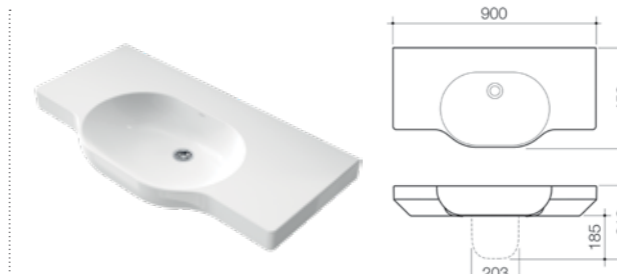

Opal 510 Wall Basin

Opal 900 Twin Wall Basin

0 taphole 632500W
1 taphole 632510W
3 taphole 632530W