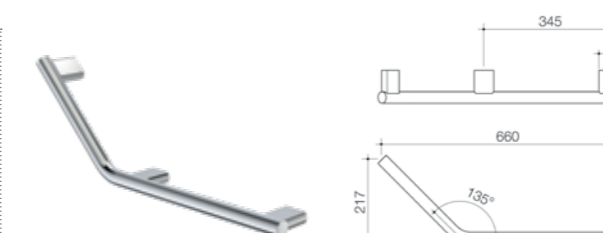

**Opal Support Rail 300mm Straight**  
687375C

**Opal Support Rail 450mm Straight**  
687376C

**Opal Support Rail 600mm Straight**  
687377C

**Opal Support Rail 135 Degree Left Hand Angled**  
687378C

**Opal Support Rail 90 Degree Left or Right Angled**  
687380C

**Opal Support Rail 135 Degree Right Hand Angled**  
687379C

**Opal Support 90 Degree Left or Right Hand Angled Shower Rail with Slider**  
687381C

**Opal Support Straight Shower Rail with Slider**  
687382C