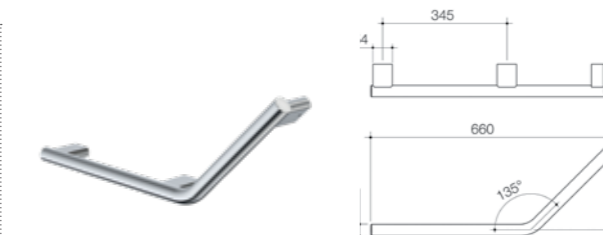

**Opal Support Rail 300mm Straight**  
687375C

**Opal Support Rail 450mm Straight**  
687376C

**Opal Support Rail 600mm Straight**  
687377C

**Opal Support Rail 135 Degree Left Hand Angled**  
687378C

**Opal Support Rail 90 Degree Left or Right Angled**  
687380C