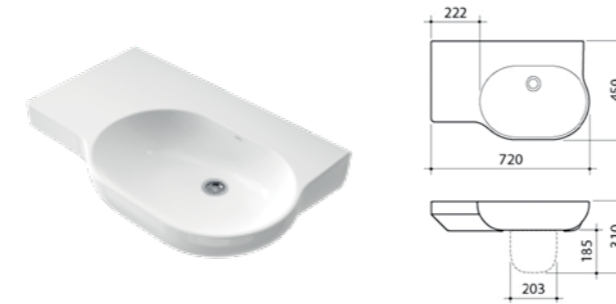

**3**  
Opal Support Corner  
Shower Rail  
**687383W**

**8**  
Liano Swivel  
Bath Outlet  
**880001C**

**12**  
Opal 720 Wall Basin with Left Hand  
Shelf (with optional Shroud)  
**632210W**

**4**  
Opal Support  
Corner Shower  
Rail with Basket  
**687384W**

**9**  
Liano Nexus Bath/  
Shower Mixer  
**96130C**

**13**  
Opal Shroud  
(for Opal basins)  
**632601W**

**5**  
Opal Support Folding  
Shower Seat  
**687385W**

**10**  
Liano Basin Outlet 180mm  
**96154C5A**

# Basins

Our Opal Collection basins combine modern style with considered design to meet your space and storage requirements.

- Designed in Australia
- Available with integrated shelves to maximise storage in the bathroom space
- Can be installed to comply to AS1428.1 2009 Amd.1 design for access and mobility requirements
- Includes white plug and chrome waste
- 10 year warranty