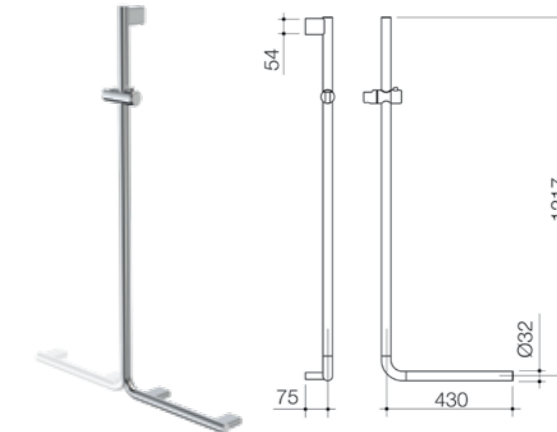

**Opal Support Rail 300mm Straight**  
687375C

**Opal Support Rail 450mm Straight**  
687376C

**Opal Support Rail 600mm Straight**  
687377C

**Opal Support Rail 135 Degree Left Hand Angled**  
687378C

**Opal Support Rail 90 Degree Left or Right Angled**  
687380C

**Opal Support Rail 135 Degree Right Hand Angled**  
687379C

**Opal Support 90 Degree Left or Right Hand Angled Shower Rail with Slider**  
687381C

**Opal Support Straight Shower Rail with Slider**  
687382C