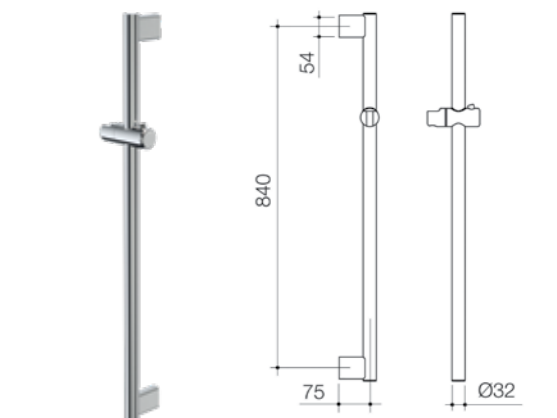

**Opal Support Rail 300mm Straight**  
687375C

**Opal Support Rail 450mm Straight**  
687376C

**Opal Support Rail 600mm Straight**  
687377C

**Opal Support Rail 135 Degree Left Hand Angled**  
687378C

**Opal Support Rail 90 Degree Left or Right Angled**  
687380C

**Opal Support Rail 135 Degree Right Hand Angled**  
687379C

**Opal Support 90 Degree Left or Right Hand Angled Shower Rail with Slider**  
687381C

**Opal Support Straight Shower Rail with Slider**  
687382C