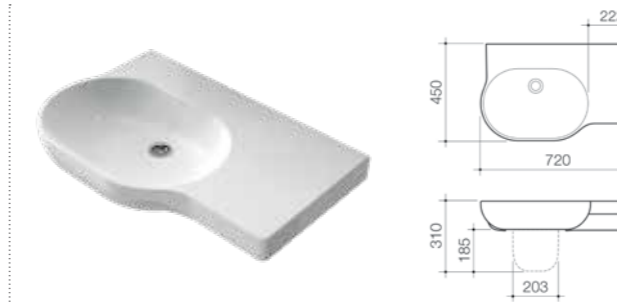

10
Liano Basin Outlet 180mm
96154C5A

Opal 720 Wall Basin Right Hand Shelf

0 taphole 632100W
1 taphole 632110W
3 taphole 632130W