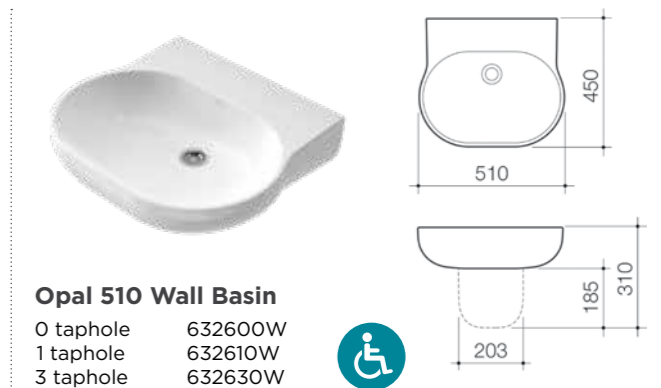

0 taphole 632400W  
1 taphole 632410W  
3 taphole 632430W

**Opal 920 Wall Basin Right Hand Shelf**

0 taphole 632300W  
1 taphole 632310W  
3 taphole 632330W

**Opal 900 Twin Wall Basin**

0 taphole 632500W  
1 taphole 632510W  
3 taphole 632530W