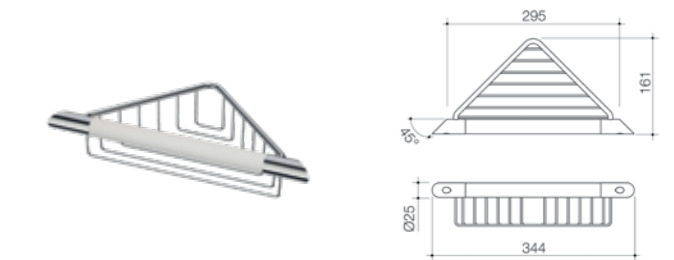

Opal Support Corner Shower Support Rail with Basket
687384W