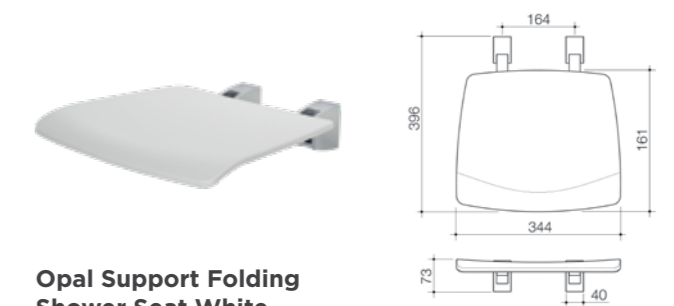

Opal Support Folding Shower Seat White
687385W