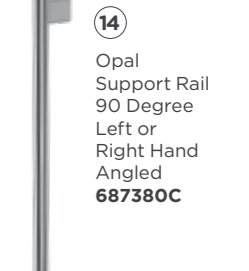

**6**  
Aura 1800  
Back to Wall  
Bath  
**AU8WFW**

**14**  
Opal  
Support Rail  
90 Degree  
Left or  
Right Hand  
Angled  
**687380C**

**2**  
Opal Support  
Rail 135  
Degree Right  
Hand Angled  
**687379C**