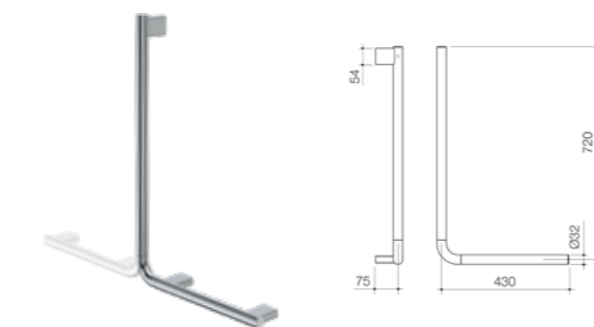

**Opal Support Rail 300mm Straight**  
687375C

**Opal Support Rail 450mm Straight**  
687376C

**Opal Support Rail 600mm Straight**  
687377C

**Opal Support Rail 135 Degree Left Hand Angled**  
687378C

**Opal Support Rail 90 Degree Left or Right Angled**  
687380C

**Opal Support Rail 135 Degree Right Hand Angled**  
687379C

**Opal Support 90 Degree Left or Right Hand Angled Shower Rail with Slider**  
687381C

**Opal Support Straight Shower Rail with Slider**  
687382C