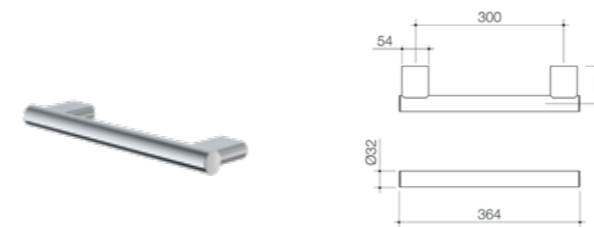

Support rails

Our opal collection support rails are designed to enhance independence by providing additional support and balance assistance inside the home. The discreet, modern design, means they help prevent slips and falls, without compromising on style.

- Durable brass construction with polished chrome finish
- Available in a variety of lengths and angles to suit a range of locations
- Designed for support. Load bearing up to 1100N (approx. 110kg)
- 5 year warranty