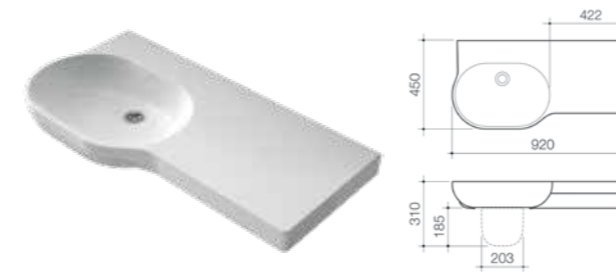

Opal 920 Wall Basin Right Hand Shelf

0 taphole 632300W
1 taphole 632310W
3 taphole 632330W