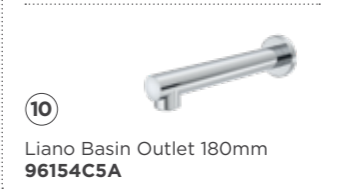

9
Liano Nexus Bath/
Shower Mixer
96130C