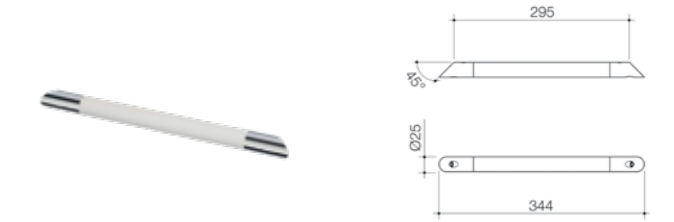

Opal Support Straight Shower Rail with Slider
687382C

Opal Support Corner Shower Support Rail
687383W