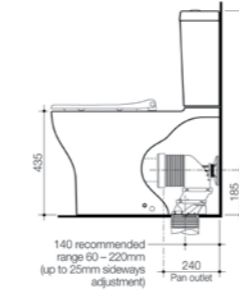

Caroma Cleanflush® is our most effective and hygienic toilet. Our patented design features *revolutionary rimless technology* that delivers the next generation of toilets: easy to clean and water efficient with *superior* hygiene.

Toilets

The patented and streamlined rimless design of the modern Opal Cleanflush® collection brings style and functionality to the bathroom. Added benefits such as Cleanflush® for maximum hygiene and optional nurse call armrests are designed to improve independence and wellbeing for users and carers. The Opal Cleanflush® suite is an ideal option for your home, retirement living and residential aged care facilities.

- Designed and engineered in Australia
- Features award-winning Caroma Cleanflush® technology - hygienic design for easy cleaning
- Easy height pan makes it easier on the knees reducing the wear and tear over time
- Long projection on the Pan allows easier access for carers and also commode chair use
- Supplied with patented Uni-Orbital® connector for flexible S or P trap installations - extends to any position up to a 50mm radius
- WELS 4 star rated
- 10 year commercial and domestic warranty

Opal Cleanflush® Easy Height Wall Faced Suite

WELS 4 star rated, 4.5/3 (3.5L average flush)

- Single flap white 985400W ○
- Double flap white 985300W ○
- Double flap anthracite grey 985700AG ●
- Double flap black 985600BL ●

Opal Cleanflush® Easy Height Wall Faced Suite with Armrests

WELS 4 star rated, 4.5/3 (3.5L average flush)

- Single flap white 985400ARW ○
- Double flap white 985300ARW ○
- Double flap anthracite grey 985700ARAG ●
- Double flap black 985600ARBL ●

Opal Cleanflush® Easy Height Wall Faced Suite with Nurse Call Armrests

WELS 4 star rated, 4.5/3 (3.5L average flush)