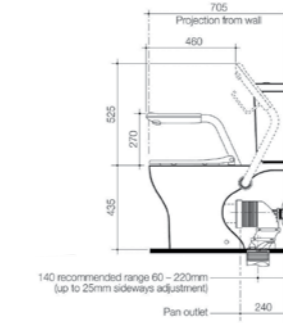

Opal Cleanflush® Easy Height Wall Faced Suite with Armrests

WELS 4 star rated, 4.5/3 (3.5L average flush)

- Single flap white 985400ARW ○
- Double flap white 985300ARW ○
- Double flap anthracite grey 985700ARAG ●
- Double flap black 985600ARBL ●