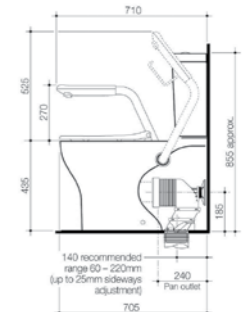

Opal Cleanflush® Easy Height Wall Faced Suite with Armrests

WELS 4 star rated, 4.5/3 (3.5L average flush)

- Single flap white 985400ARW ○
- Double flap white 985300ARW ○
- Double flap anthracite grey 985700ARAG ●
- Double flap black 985600ARBL ●