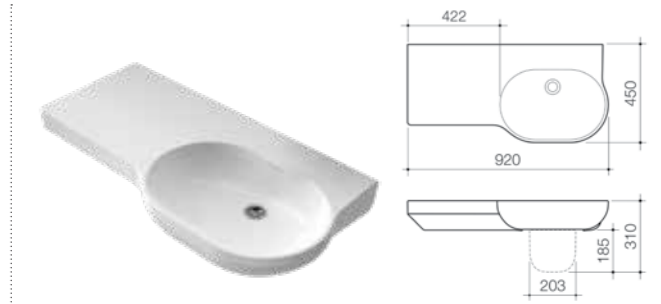

15
Opal Support
90 Degree Left or Right
Hand Angled Shower
Rail with Slider*
687381C
*Shower rail only

13
Opal Shroud
(for Opal basins)
632601W

Opal 920 Wall Basin Left Hand Shelf

0 taphole 632400W
1 taphole 632410W
3 taphole 632430W