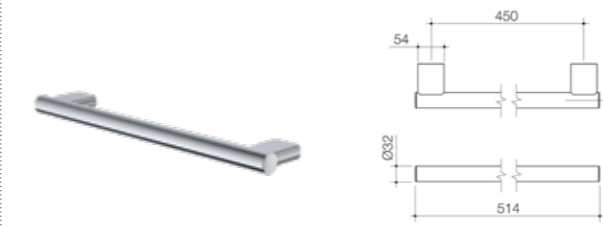

Support rails

Our opal collection support rails are designed to enhance independence by providing additional support and balance assistance inside the home. The discreet, modern design, means they help prevent slips and falls, without compromising on style.

- Durable brass construction with polished chrome finish
- Available in a variety of lengths and angles to suit a range of locations
- Designed for support. Load bearing up to 1100N (approx. 110kg)
- 5 year warranty