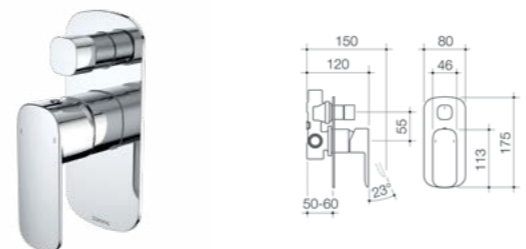

Contura Bath/Shower Mixer with Diverter

Chrome 99586C
Black 99586B