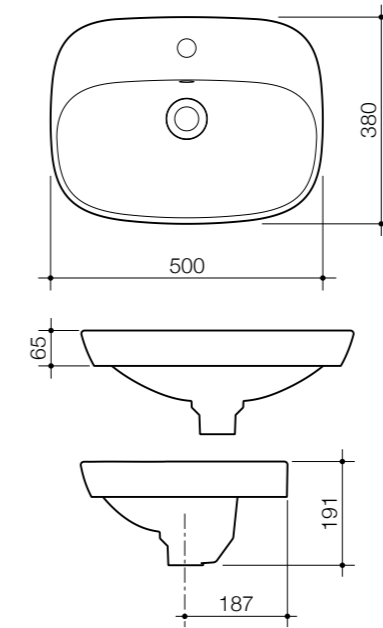

INSET BASINS

Inset basins are partially set into a vanity reducing the appearance of the basin rim without reducing the depth of the bowl.

Contura 500 Inset Basin
1 taphole 898715W

Contura 530 Solid Surface Inset Basin
No taphole 898900W