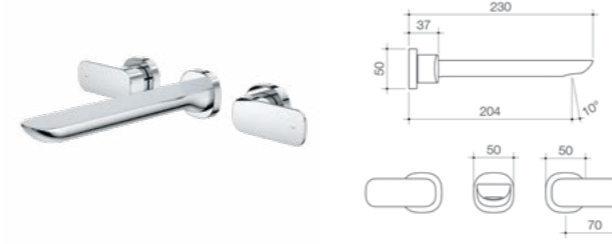

INSET BASINS

Inset basins are partially set into a vanity reducing the appearance of the basin rim without reducing the depth of the bowl.

Contura 500 Inset Basin
1 taphole 898715W

Contura 530 Solid Surface Inset Basin
No taphole 898900W

Contura Basin/Bath Set

WELS 5 star rated, 6L/min
 Chrome 99588C5A
 Black 99588B5A

Contura Petite Basin Mixer

WELS 5 star rated, 6L/min
 Chrome 99582C5A
 Black 99583B5A

Contura Bath/Shower Mixer

Chrome 99585C
 Black 99585B