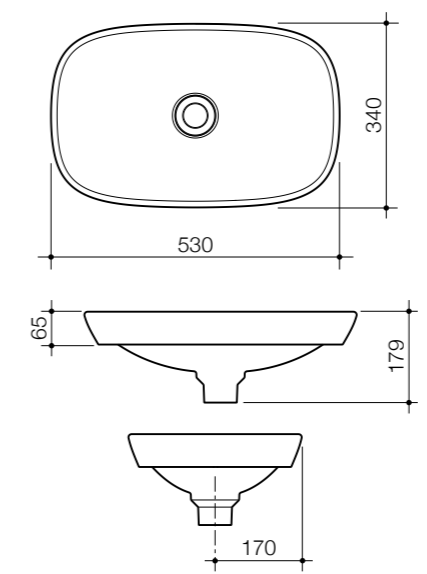

INSET BASINS

Inset basins are partially set into a vanity reducing the appearance of the basin rim without reducing the depth of the bowl.

Contura 500 Inset Basin
1 taphole 898715W

Contura 530 Solid Surface Inset Basin
No taphole 898900W

Contura 530 Inset Basin
No taphole 895300W

Baths

The Contura freestanding bath creates a striking focal point in any bathroom. Its generous proportions and designer construction make it ideal for an indulgent and relaxing soak. Dual reclined ends means it is perfect for two.