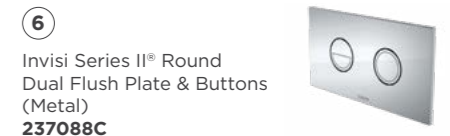

①
Contura 1700
Solid Surface
Freestanding Bath
CO7W

⑥
Invisi Series II® Round
Dual Flush Plate & Buttons
(Metal)
237088C