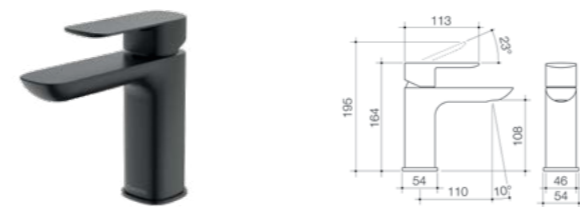

Contura Basin Mixer

WELS 5 star rated, 6L/min
Chrome 99583C5A
Black 99583B5A