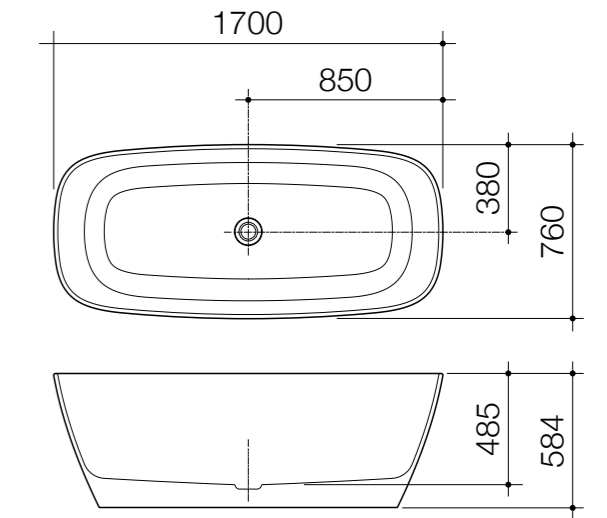

Contura 530 Solid Surface Inset Basin
No taphole 898900W