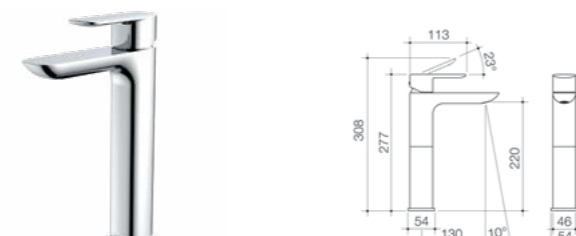

Contura Tower Basin Mixer

WELS 5 star rated, 6L/min
Chrome 99584C5A
Black 99584B5A