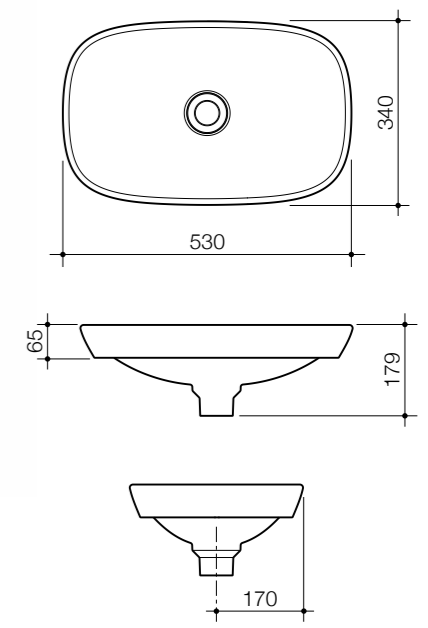

INSET BASINS

Inset basins are partially set into a vanity reducing the appearance of the basin rim without reducing the depth of the bowl.

Contura 500 Inset Basin
1 taphole 898715W

Contura 530 Solid Surface Inset Basin
No taphole 898900W