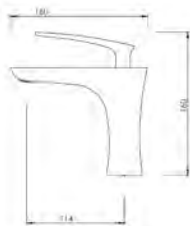

Jaja Basin Mixer (page 4)
JJB