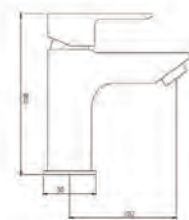

Saluto Basin Mixer (page 3)
SABM