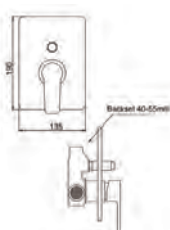

BATH/ SHOWER WALL MIXERS WITH DIVERTER

Florencia Wall Mixer with Diverter (page 2)
FLSHMD