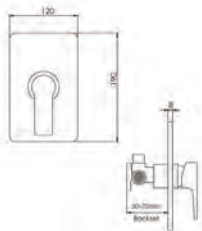

BATH/ SHOWER WALL MIXERS

Florencia Shower Mixer (page 2)
FLSHM