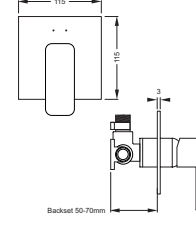

Prestigio Shower Mixer (page 5)
PRSHM