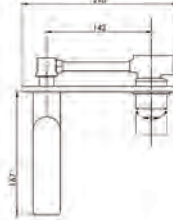

Florencia Wall Basin Mixer (page 2)
FLWBM