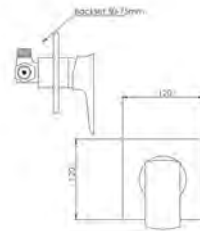

Jaja Shower Mixer (page 4)
JJSHM