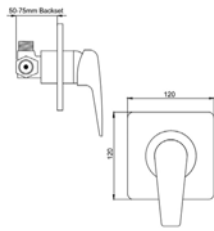

Saluto Shower Mixer (page 3)
SASHM