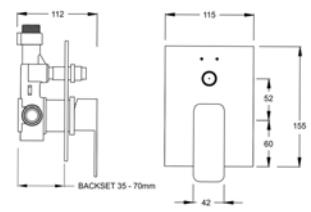

Prestigio Wall Mixer with Diverter (page 5)
PRSHMD