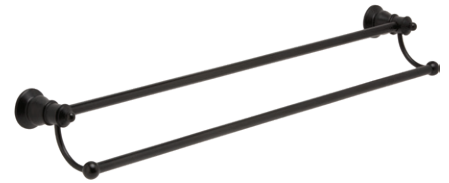

Matte Black

ELEANOR & LILLIAN

LILLIAN Glass Shelf
\$110 • 81007B

LILLIAN Robe Hook
\$49 • 81004B

LILLIAN Toilet Roll Holder
\$75 • 81003B

LILLIAN Towel Ring
\$69 • 81002B

LILLIAN Twin Rail Shower
\$1399 • 455114B
WELS 3 star rated (9L/m)

LILLIAN Shower Arm Set
\$460 • 411138B-A
WELS 3 star rated (9L/m)

LILLIAN Towel Rail
810mm, or cut to length
\$99 • 81001B

LILLIAN Double Towel Rail
810mm, or cut to length
\$145 • 81008B

LILLIAN Rail Shower
\$360 • 444114B
WELS 3 star rated (8.5L/m)