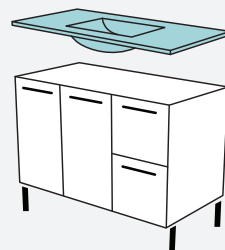

KOKO Matte Black Basin Mixer
\$260 • 218103B

Matte Black Pop-Up Waste
with Overflow, 32mm
\$65 • WAS58B

Your Vanity
YOUR WAY

Choose your basin-top

We have 7 beautifully moulded basin-tops that are perfectly sized to fit onto any Fienza universal cabinet. Choose from an extensive range of styles, colours and materials.