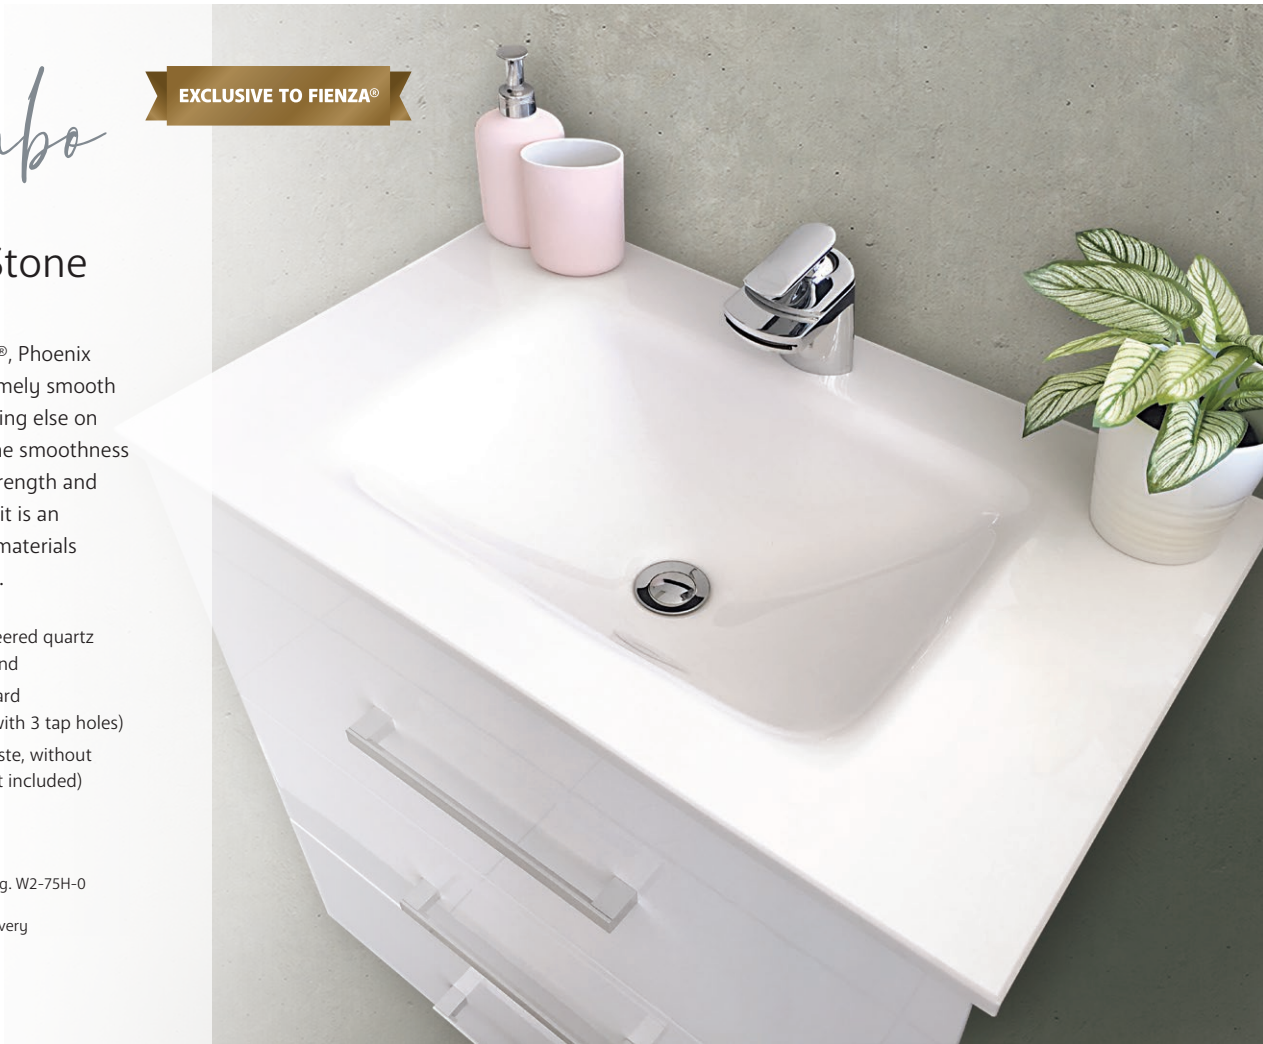

\$835
Left drawers VAN90ZBL
Right drawers VAN90ZBR

VANESSA FINGERPULL Black

Vanity on Kickboard

- Gloss warm white VANESSA basin-top
- Matte black FINGERPULL cabinet
- Total height 870mm

\$809
Left drawers VAN75ZBKL
Right drawers VAN75ZBKR

\$909
Left drawers VAN90ZBKL
Right drawers VAN90ZBKR

1200 width

1500 width, single bowl

1500 width, double bowl

Mambo

EXCLUSIVE TO FIENZA®

Phoenix Stone

Exclusive to Fienza®, Phoenix Stone has an extremely smooth finish, unlike anything else on the market. With the smoothness of glass, and the strength and solidarity of stone, it is an excellent blend of materials for your vanity top.

- 19mm thick, engineered quartz stone and glass blend
- 1 tap hole as standard (cannot be drilled with 3 tap holes)
- Requires 32mm waste, without overflow (waste not included)

FOR NO TAP HOLES:
 ADD \$200 to price
 ADD -0 to end of code, e.g. W2-75H-0
 SPECIAL ORDER ONLY
 Allow 8-10 weeks for delivery