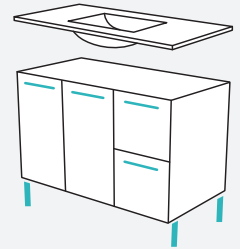

Your Vanity
YOUR WAY

3

Choose your accents

Complete the look with a range of accents to suit your style.