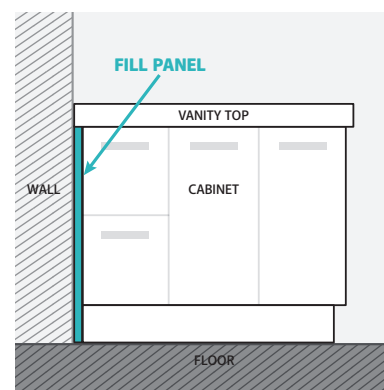

For shorter cabinets, the panel can be trimmed to the size you need.

Size (WxHxD):
50 x 880 x 18mm

Gloss White
\$20 • F-BF18

Matte White
\$20 • BF18MW

Scandi Oak
\$20 • BF18S

Industrial
\$20 • BF18X

Matte Black
\$20 • BF18MB