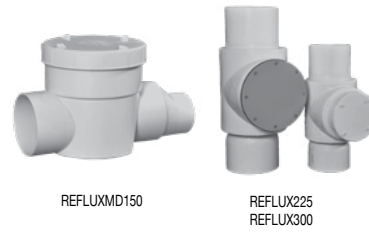

DWV PVC REFLUX VALVE

CODE	DESCRIPTION	BOX
REFLUXMD150	150mm	-
REFLUX225	225mm (F)	-
REFLUX300	300mm (F)	-
REFLUX375	375mm (F)	-