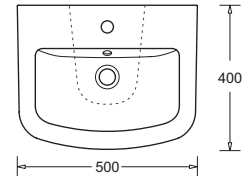

MILANO RANGE

NEW

Combining modern styling with simple easy-clean lines, the Milano range of basins are both fashionable and practical. Available in a variety of different types, there's a Milano for every style of bathroom.

Milano II 400 | MBSM840.1.PW2

WALL HUNG BASIN

- Contemporary vitreous china wall basin
- Wide soap platform
- Supplied with Plastic O/Flow Plug & Waste
- Capacity 2.4L
- 1 Taphole

Optional Parts *(not included)*

Milano Shroud MBSM852

Milano II 500 | MBSM850.1.PW2

WALL HUNG BASIN

- Gentle curves and an enduring, classic design
- Vitreous china wall basin with wide soap platform
- Supplied with Plastic O/Flow Plug & Waste
- Capacity 4.1L
- 1 Taphole

Optional Parts *(not included)*

Milano Shroud MBSM852