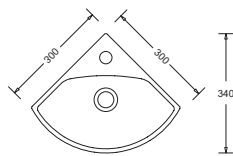

Milano Shroud MBSM852

Milano II 500 | MBSM850.1.PW2

WALL HUNG BASIN

- Gentle curves and an enduring, classic design
- Vitreous china wall basin with wide soap platform
- Supplied with Plastic O/Flow Plug & Waste
- Capacity 4.1L
- 1 Taphole

Optional Parts *(not included)*

Milano Shroud MBSM852

Milano Corner | MBSM830.1.PW2

WALL HUNG BASIN

- Contemporary vitreous china corner basin
- Compact size for bathrooms with limited space
- Supplied with Plastic O/Flow Plug & Waste
- Shown with chrome pop up waste PW5 *(not included)*
- Capacity 3.9L
- 1 Taphole
- No overflow