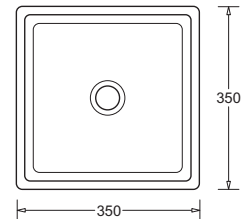

Optional Parts *(not included)*

Milano Shroud MBSM852

Milano Corner | MBSM830.1.PW2

WALL HUNG BASIN

- Contemporary vitreous china corner basin
- Compact size for bathrooms with limited space
- Supplied with Plastic O/Flow Plug & Waste
- Shown with chrome pop up waste PW5 *(not included)*
- Capacity 3.9L
- 1 Taphole
- No overflow

Milano II | MBSM145.1.PW1

VANITY COUNTER TOP BASIN

- Oval vitreous china vanity basin
- Supplied with Chrome O/Flow Plug & Waste
- Bowl capacity 7.5L
- 1 Taphole
- No overflow

ESTI RANGE

NEW

The Esti range of basins offers bold, contemporary style with clean lines, creating a minimalist look. Pair the new Esti counter top basins with the Sardina or Madeira Xtra Height Basin Mixers for a touch of pure elegance.*

Esti Square | MBSE035.PW6

COUNTER TOP / VESSEL BASIN

- Modern vitreous china vessel basin
- Benchtop mounting permits wall or bench-top tapware fitting
- Features modern soft-square vessel style
- 135mm above the counter height
- Supplied with Chrome Pop-up Waste 32mm
- Capacity 9.8L
- 0 Taphole
- No overflow

Esti Round | MBSE036.PW6

COUNTER TOP / VESSEL BASIN

- Combines clean lines and soft curves
- Benchtop mounting permits wall or bench-top tapware fitting
- Features modern soft-edge vessel style
- 135mm above the counter height
- Supplied with Chrome Pop-up Waste 32mm
- Capacity 5.3L
- 0 Taphole
- No overflow