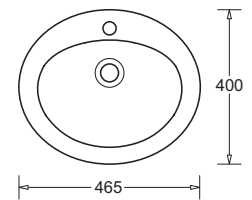

Milano Shroud MBSM852

Milano II 500 | MBSM850.1.PW2

WALL HUNG BASIN

- Gentle curves and an enduring, classic design
- Vitreous china wall basin with wide soap platform
- Supplied with Plastic O/Flow Plug & Waste
- Capacity 4.1L
- 1 Taphole

Optional Parts *(not included)*

Milano Shroud MBSM852

Milano Corner | MBSM830.1.PW2

WALL HUNG BASIN

- Contemporary vitreous china corner basin
- Compact size for bathrooms with limited space
- Supplied with Plastic O/Flow Plug & Waste
- Shown with chrome pop up waste PW5 *(not included)*
- Capacity 3.9L
- 1 Taphole
- No overflow