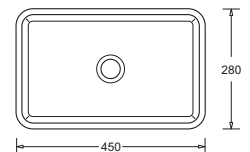

Milano II | MBSM145.1.PW1

VANITY COUNTER TOP BASIN

- Oval vitreous china vanity basin
- Supplied with Chrome O/Flow Plug & Waste
- Bowl capacity 7.5L
- 1 Taphole
- No overflow

ESTI RANGE

NEW

The Esti range of basins offers bold, contemporary style with clean lines, creating a minimalist look. Pair the new Esti counter top basins with the Sardina or Madeira Xtra Height Basin Mixers for a touch of pure elegance.*

Esti | MBSE155.1.PW1

VANITY COUNTER TOP BASIN

- Generously proportioned oval vitreous china drop in vanity basin
- Twin soap recesses
- Supplied with Chrome O/Flow Plug & Waste
- Bowl capacity 10.0L
- 1 Taphole
- No overflow

Esti Square | MBSE035.PW6

COUNTER TOP / VESSEL BASIN

- Modern vitreous china vessel basin
- Benchtop mounting permits wall or bench-top tapware fitting
- Features modern soft-square vessel style
- 135mm above the counter height
- Supplied with Chrome Pop-up Waste 32mm
- Capacity 9.8L
- 0 Taphole
- No overflow

Esti Round | MBSE036.PW6

COUNTER TOP / VESSEL BASIN

- Combines clean lines and soft curves
- Benchtop mounting permits wall or bench-top tapware fitting
- Features modern soft-edge vessel style
- 135mm above the counter height
- Supplied with Chrome Pop-up Waste 32mm
- Capacity 5.3L
- 0 Taphole
- No overflow