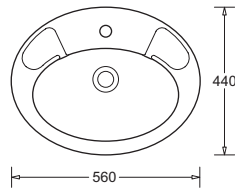

Optional Parts *(not included)*

Milano Shroud MBSM852

Milano Corner | MBSM830.1.PW2

WALL HUNG BASIN

- Contemporary vitreous china corner basin
- Compact size for bathrooms with limited space
- Supplied with Plastic O/Flow Plug & Waste
- Shown with chrome pop up waste PW5 *(not included)*
- Capacity 3.9L
- 1 Taphole
- No overflow

Milano II | MBSM145.1.PW1

VANITY COUNTER TOP BASIN

- Oval vitreous china vanity basin
- Supplied with Chrome O/Flow Plug & Waste
- Bowl capacity 7.5L
- 1 Taphole
- No overflow

ESTI RANGE

NEW

The Esti range of basins offers bold, contemporary style with clean lines, creating a minimalist look. Pair the new Esti counter top basins with the Sardina or Madeira Xtra Height Basin Mixers for a touch of pure elegance.*

Esti | MBSE155.1.PW1

VANITY COUNTER TOP BASIN

- Generously proportioned oval vitreous china drop in vanity basin
- Twin soap recesses
- Supplied with Chrome O/Flow Plug & Waste
- Bowl capacity 10.0L
- 1 Taphole
- No overflow

Esti Square | MBSE035.PW6

COUNTER TOP / VESSEL BASIN

- Modern vitreous china vessel basin
- Benchtop mounting permits wall or bench-top tapware fitting
- Features modern soft-square vessel style
- 135mm above the counter height
- Supplied with Chrome Pop-up Waste 32mm
- Capacity 9.8L
- 0 Taphole
- No overflow