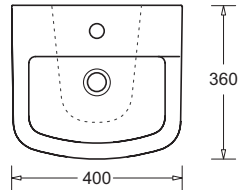

MILANO RANGE

NEW

Combining modern styling with simple easy-clean lines, the Milano range of basins are both fashionable and practical. Available in a variety of different types, there's a Milano for every style of bathroom.

Milano II 400 | MBSM840.1.PW2

WALL HUNG BASIN

- Contemporary vitreous china wall basin
- Wide soap platform
- Supplied with Plastic O/Flow Plug & Waste
- Capacity 2.4L
- 1 Taphole

Optional Parts *(not included)*

Milano Shroud MBSM852

Milano II 500 | MBSM850.1.PW2

WALL HUNG BASIN

- Gentle curves and an enduring, classic design
- Vitreous china wall basin with wide soap platform
- Supplied with Plastic O/Flow Plug & Waste
- Capacity 4.1L
- 1 Taphole

Optional Parts *(not included)*

Milano Shroud MBSM852