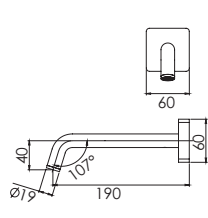

DESIGNER SINK MIXERS

ZIMI

TEEL

MEKKO cont.

ORTHO

TOI cont.

108-7610

NARA

VIVID SLIMLINE