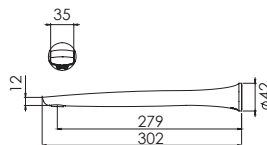

RUSH

ARGO

10512160

10512162