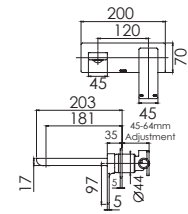

GS785 / GS783