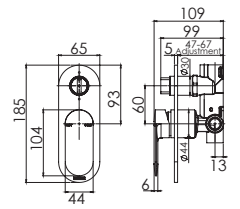

VIVID SLIMLINE OVAL

CERCHIO

CE791

GLOSS

RUSH cont.

RADII

SUBI