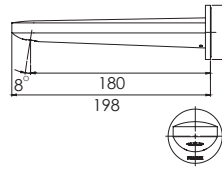

CE774

RUSH

ARGO

10512160

10512162