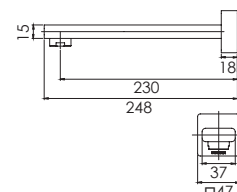

RUSH

ARGO

RA777

10512160

10512162