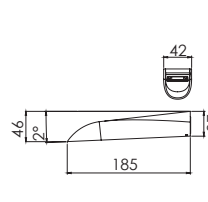

DESIGNER SINK MIXERS

ZIMI

TEEL

MEKKO cont.

ORTHO

TOI cont.

NARA

101-7610

VIVID SLIMLINE