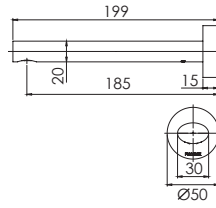

VV774 / VV776