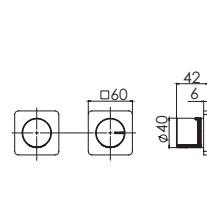

DESIGNER SINK MIXERS

ZIMI

TEEL

MEKKO cont.

ORTHO

TOI cont.

108-0600

NARA

VIVID SLIMLINE