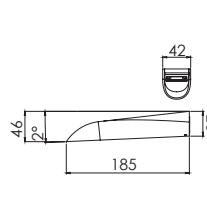

DESIGNER SINK MIXERS

ZIMI

TEEL

MEKKO cont.

ORTHO

TOI cont.

NARA

101-7620

VIVID SLIMLINE