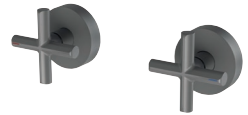

**WALL TOP ASSEMBLIES**  
 Brushed Nickel  
 119-0600-40  
 Available in all finishes

**WALL BASIN / BATH  
 OUTLET 180mm**  
 Gun Metal  
 119-0810-30  
 5 Star - 5.5lt/min  
 WELS REG No.T32811 (V)  
 Free flow stream  
 straightener included in box  
 for bath installation  
 Available in all finishes