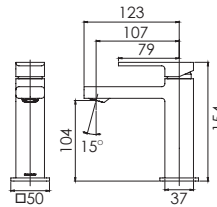

VIVID SLIMLINE OVAL

CERCHIO

GLOSS

RUSH cont.

RADII

RA770

SUBI