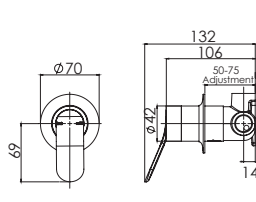

DESIGNER SINK MIXERS

ZIMI

TEEL

MEKKO cont.

ORTHO

TOI cont.

NARA

101-7800

VIVID SLIMLINE