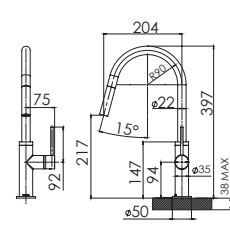

DESIGNER SINK MIXERS

ZIMI

TEEL

MEKKO cont.

ORTHO

TOI cont.

NARA

VIVID SLIMLINE

VS7105