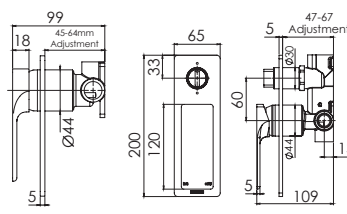

GS780

GS791