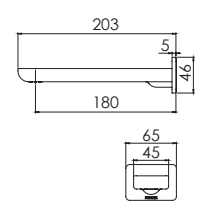

GS774 / GS776