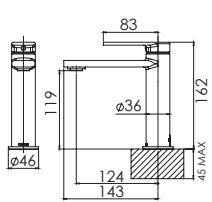

DESIGNER SINK MIXERS

ZIMI

TEEL

118-7700

MEKKO cont.

ORTHO

TOI cont.

NARA

VIVID SLIMLINE