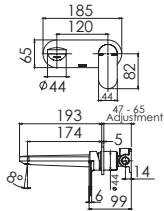

CE785

RUSH

ARGO

10512160

10512162