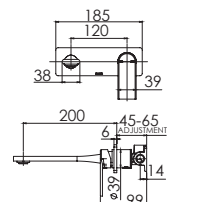

DESIGNER SINK MIXERS

ZIMI

TEEL

118-7810

MEKKO cont.

ORTHO

TOI cont.

NARA

VIVID SLIMLINE