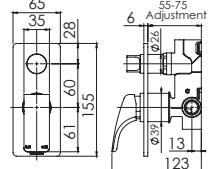

RUSH

RU791

ARGO

10512160

10512162