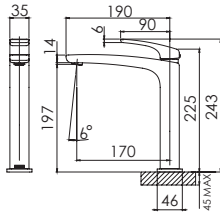

RUSH

RU730

ARGO

10512160

10512162