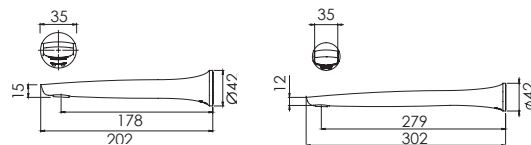

RUSH

ARGO

10512160

10512162