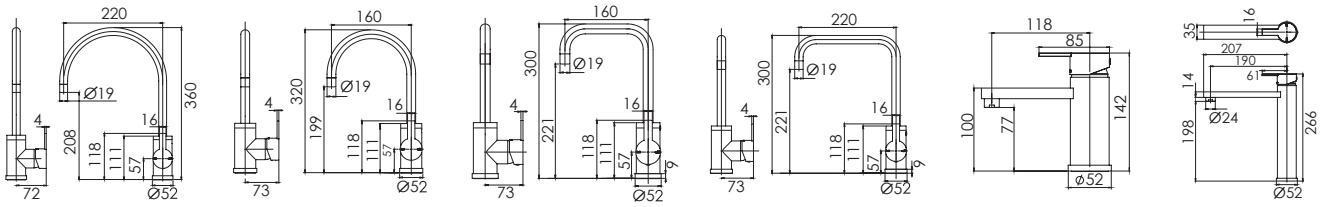

LEXI

LE733

LE735

LE732

LE731

LE770

LE798