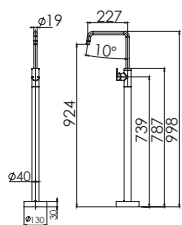

MEKKO cont.

115-7450