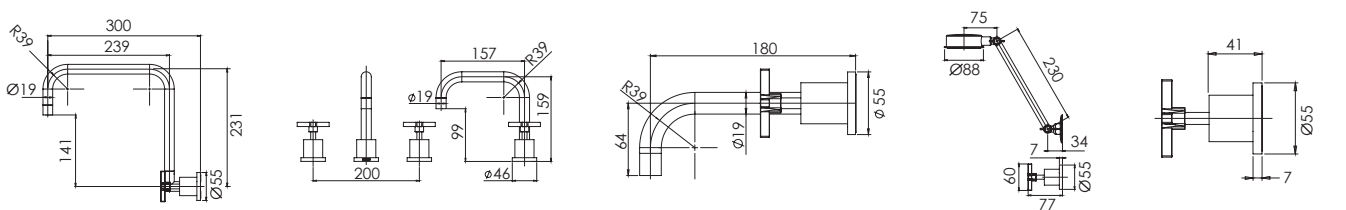

RADIITAPWARE

RA810

RA100

RA200

RA220

RA060