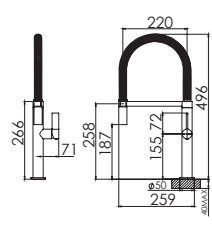

DESIGNER SINK MIXERS

10273100

ZIMI

TEEL

MEKKO cont.

ORTHO

TOI cont.

NARA

VIVID SLIMLINE