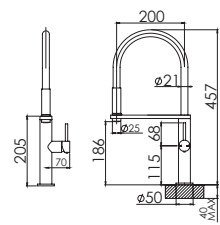

DESIGNER SINK MIXERS

10473100