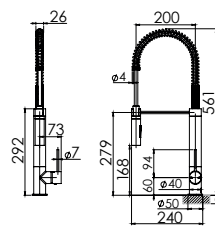

VIVID SLIMLINE

VS736