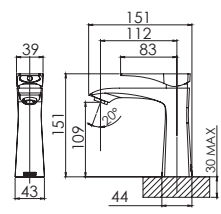

RUSH

ARGO

AG770

10512160

10512162