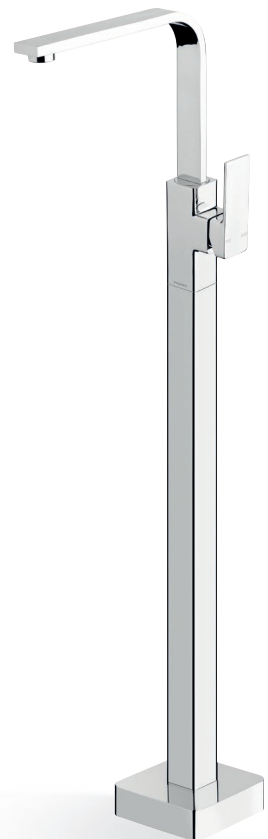

**FLOOR MOUNTED BATH
MIXER**
Chrome
RA745 CHR

WALL OUTLET 180mm
Chrome
RA774 CHR | BASIN
RA776 CHR | BATH
4 Star - 7lt/min (basin)
WELS REG No.T15618

**WALL BATH OUTLET
230mm**
Chrome
RA777 CHR

**WALL BATH OUTLET
280mm**
Chrome
RA772 CHR