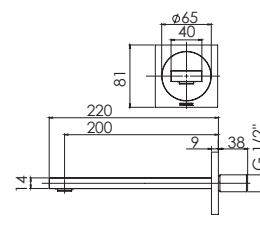

DESIGNER SINK MIXERS

ZIMI

TEEL

MEKKO cont.

ORTHO

100-7620

TOI cont.

NARA

VIVID SLIMLINE