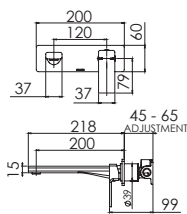

RA785 / RA783