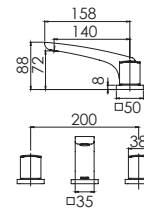

VIVID SLIMLINE OVAL

CERCHIO

GLOSS

RUSH cont.

RU100

RADII

SUBI