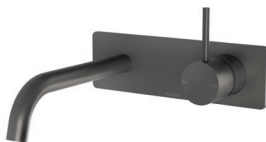

**SHOWER / WALL
MIXER**

Brushed Nickel
112-7800-40

NEW

NEW