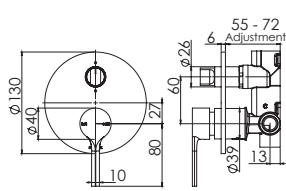

VV791

RUSH

ARGO

10512160

10512162