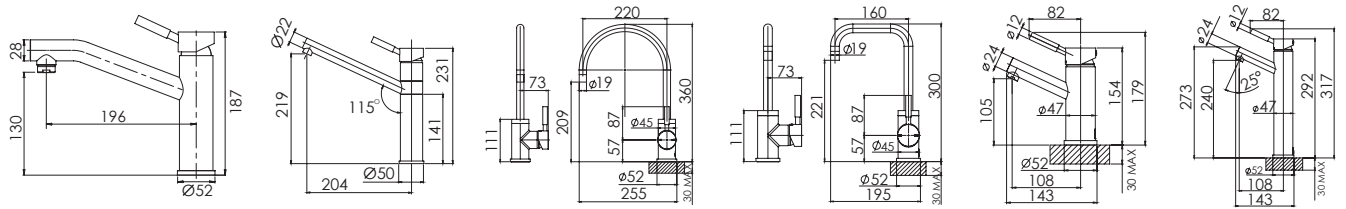

VIVID

V730

V736

VL733

VL732

V770

V790