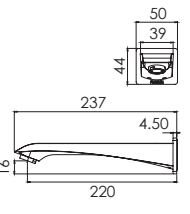

AG775 / AG777