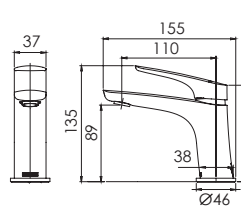

VIVID SLIMLINE OVAL

CERCHIO

GLOSS

RUSH cont.

RADII

SUBI

10577000