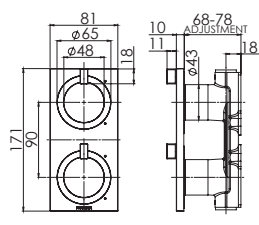

DESIGNER SINK MIXERS

ZIMI

TEEL

MEKKO cont.

ORTHO

100-7920

TOI cont.

NARA

VIVID SLIMLINE