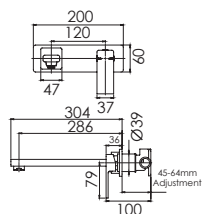

RUSH

ARGO

RA764

10512160

10512162