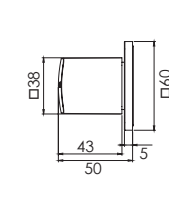

RU060 / RU067