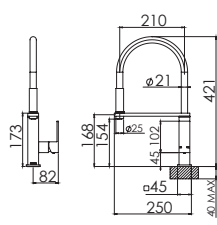

DESIGNER SINK MIXERS

10373100

ZIMI

TEEL

MEKKO cont.

ORTHO

TOI cont.

NARA

VIVID SLIMLINE