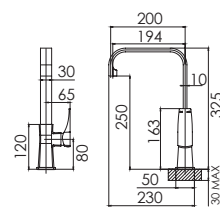

RUSH

ARGO

AG731

10512160

10512162