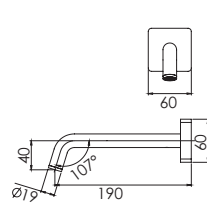

DESIGNER SINK MIXERS

ZIMI

TEEL

MEKKO cont.

ORTHO

TOI cont.

108-7620

NARA

VIVID SLIMLINE