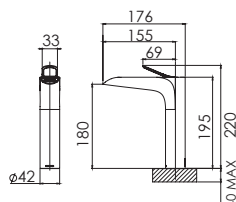

NARA

101-7900