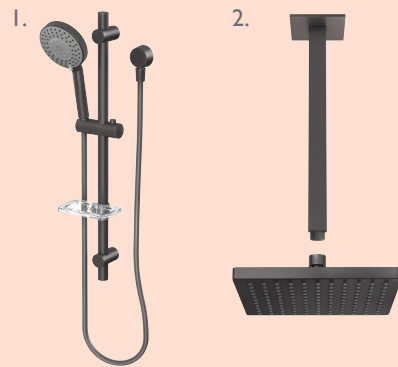

Gun Metal Accessory Collections:
1. Rarii Square 2. Rarii Round and Wastes & Traps

Gun Metal Shower Collections:
1. Vivid 2. Lexi and Vivid Slimline