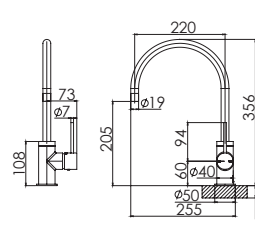

DESIGNER SINK MIXERS

ZIMI

TEEL

MEKKO cont.

ORTHO

TOI cont.

NARA

VIVID SLIMLINE

VS733