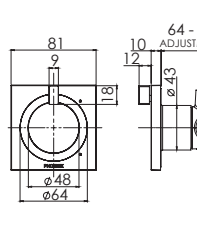

DESIGNER SINK MIXERS

ZIMI

TEEL

MEKKO cont.

ORTHO

100-7800

TOI cont.

NARA

VIVID SLIMLINE