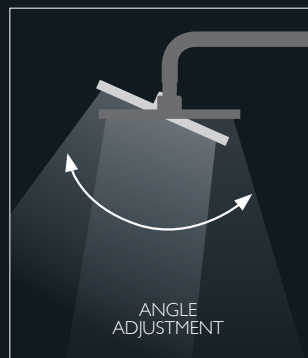

**A** - NORMAL SPRAY

**B** - MASSAGE SPRAY

**C** - MULTI SPRAY  
NORMAL / MASSAGE

**D** - INTENSE  
MASSAGE SPRAY

**E** - MULTI SPRAY  
NORMAL / INTENSE MASSAGE

**F** - RINSING SPRAY

**G** - BUBBLE SPRAY

	 TWIN SHOWER	 RAIL SHOWER	 HAND SHOWER	 CEILING SHOWER	 HI-RISE SHOWER	 WALL SHOWER
ADJUSTABLE HEIGHT	●	●				
ANGLE ADJUSTMENT	●			●	●	●
ADDITIONAL HEIGHT	●	●			●	
NO DRILLING REQUIRED			●	●	●	●
EASY REACH CLEANING	●	●	●			
SATURATING STREAM	●			●	●	●