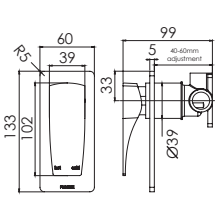

RUSH

ARGO

AG780

10512160

10512162