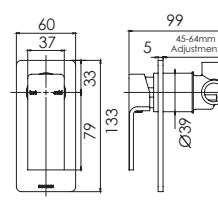

VIVID SLIMLINE OVAL

CERCHIO

GLOSS

RUSH cont.

RADII

RA780

SUBI