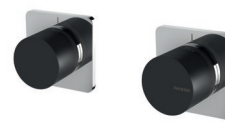

SHOWER / WALL MIXER
Matte Black / Brushed
Rose Gold
108-7800-72
Available in all finishes

**TWIN SHOWER /
WALL MIXER**
Matte Black / Brushed
Rose Gold
108-7920-72
Available in all finishes

**WALL BASIN / BATH
MIXER SET 180mm**
Chrome
108-7810-00
5 Star - 6lt/min
WELS REG No.T28276
Available in all finishes
Free flow aerator included
in box for bath installation.

WALL OUTLET 180mm
Chrome
108-7610-00 | BASIN
108-7620-00 | BATH
5 Star - 6lt/min (basin)
WELS REG No.T28273
Also available in Matte Black /
Brushed Rose Gold

PROGRESSIVE CARTRIDGE TECHNOLOGY

User operation is simple, by turning the mixer dial clockwise, water flow and temperature increase. On first turning, cold water increases until 90°, at which point hot water will begin to mix with full pressure cold. At 135° rotation, the water has an equal hot / cold mix. At 180° it has reached full hot. This operation system is both water and energy saving.