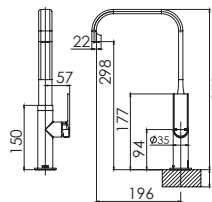

DESIGNER SINK MIXERS

10473100

10273100

10373100

113-7110

ZIMI

116-7303

TEEL