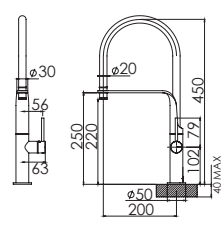

113-7110

ZIMI