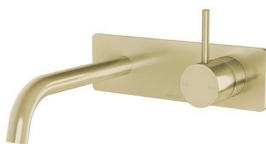

**WALL BASIN / BATH
MIXER SET**

Brushed Gold
112-7813-12
6 Star - 4lt/min
WELS REG No.T29379 (V)
Free flow aerator included
in box for bath installation

**SHOWER / WALL
MIXER**

Brushed Gold
112-7800-12