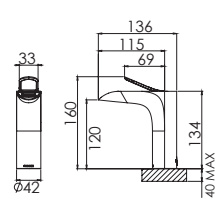

DESIGNER SINK MIXERS

ZIMI

TEEL

MEKKO cont.

ORTHO

TOI cont.

NARA

101-7700

VIVID SLIMLINE