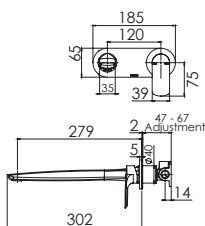

RUSH

ARGO

10576122

10512160

10512162