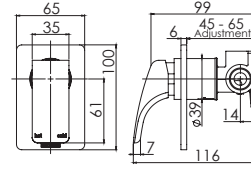

RUSH

RU780

ARGO

10512160

10512162