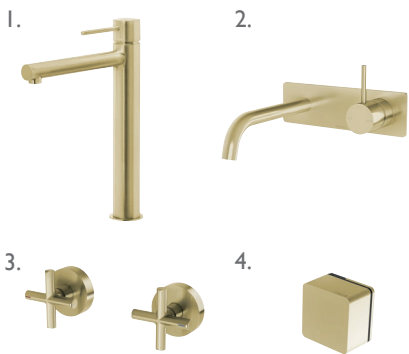

The warm tone of our Brushed Gold finish is characterised by the soft lines across its surface and its soft metallic hue. It's a modern spin on the traditional gold tapware finish and can be paired with other soft metallic finishes, or black and pastel colours, in a contemporary scheme.

Brushed Gold Mixer & Tapware Collections:
1. Vivid Slimline 2. Vivid Slimline Up 3. Vivid Slimline Plus 4. Alia. Vivid, Outlets and Designer Outlets (not shown)