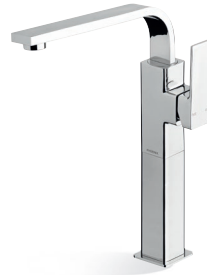

VESSEL MIXER
Chrome
RA790 CHR
6 Star - 3.5lt/min
WELS REG No.T17008

SHOWER / WALL MIXER
Chrome
RA780 CHR

**SHOWER / BATH
DIVERTER MIXER**
Chrome
RA791 CHR
Rotary Diverter