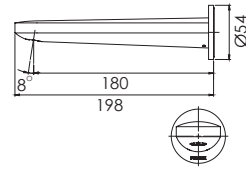

CE776

RUSH

ARGO

10512160

10512162