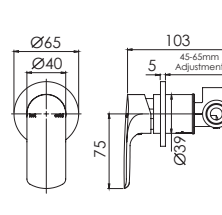

VIVID SLIMLINE OVAL

CERCHIO

GLOSS

RUSH cont.

RADII

SUBI

10578000