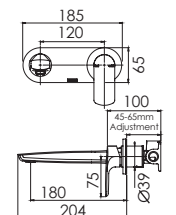

VIVID SLIMLINE OVAL

CERCHIO

GLOSS

RUSH cont.

RADII

SUBI

10576020