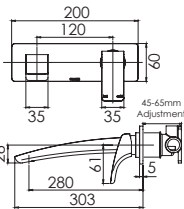

VIVID SLIMLINE OVAL

CERCHIO

GLOSS

RUSH cont.

RU764

RADII

SUBI