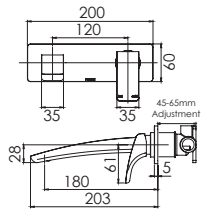

RUSH cont.

RU785 / RU783