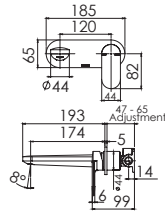

CE783

RUSH

ARGO

10512160

10512162