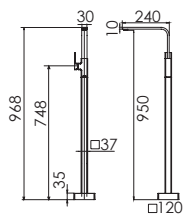

RUSH

ARGO

RA745

10512160

10512162