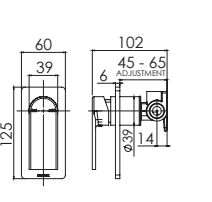

DESIGNER SINK MIXERS

ZIMI

TEEL

118-7800

MEKKO cont.

ORTHO

TOI cont.

NARA

VIVID SLIMLINE