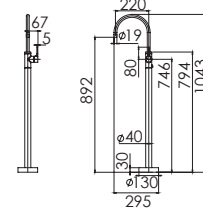

VV745

RUSH

ARGO

10512160

10512162