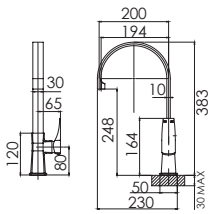

RUSH

ARGO

AG732

10512160

10512162