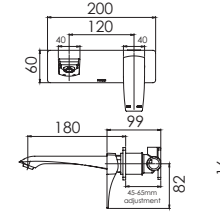

AG785 / AG783