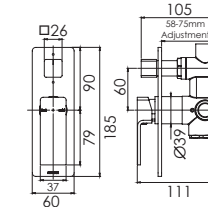

VIVID SLIMLINE OVAL

CERCHIO

GLOSS

RUSH cont.

RADII

RA791

SUBI