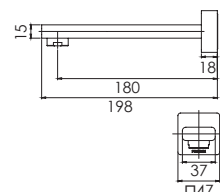

RA774 / RA776