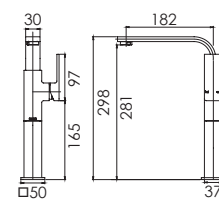

VIVID SLIMLINE OVAL

CERCHIO

GLOSS

RUSH cont.

RADII

RA790

SUBI