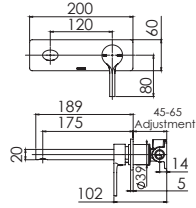

VV785 / VV783