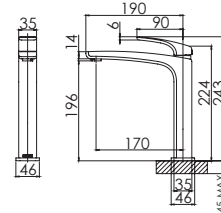

RUSH

RU790

ARGO

10512160

10512162