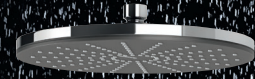

VIVE SHOWER ROSE

- Chrome
- 604-5000-00
- 3 Star - 8.5lt/min
- WELS REG No. S12414
- Fits to all standard 1/2" shower arms
- Large 250mm shower head for impressive coverage with low-profile nozzles