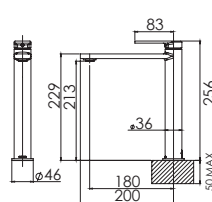

DESIGNER SINK MIXERS

ZIMI

TEEL

118-7900

MEKKO cont.

ORTHO

TOI cont.

NARA

VIVID SLIMLINE