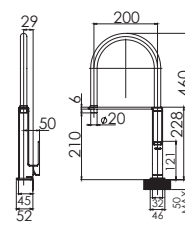

DESIGNER SINK MIXERS

ZIMI

116-7303

TEEL

MEKKO cont.

ORTHO

TOI cont.

NARA

VIVID SLIMLINE