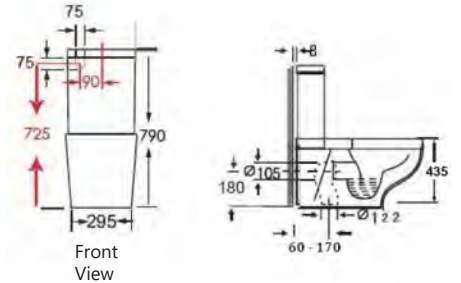

TOILETS

MARSHALL COMFORT HEIGHT CLOSE COUPLED BACK TO WALL TOILET SUITE WITH SOFT CLOSE QUICK RELEASE SEAT