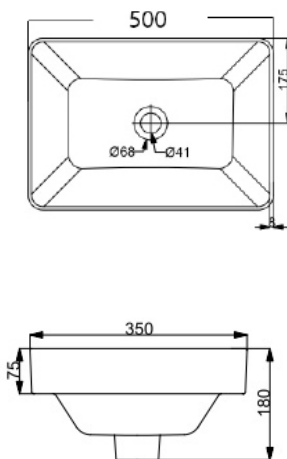

NARVA 41 X 33 COUNTER TOP CERAMIC WASH BASIN

FINO 50 X 35 INSET THIN RIMMED INSET FINE FIRECLAY WASH BASIN