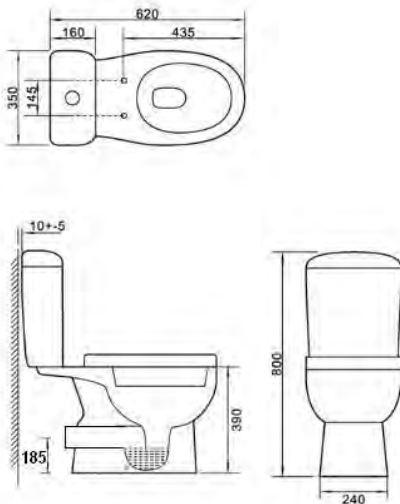

DUKE CARE S-TRAP FULL CERAMIC LINK TOILET SUITE WITH BLUE SEAT

ECO P-TRAP FULL CERAMIC CLOSE COUPLED TOILET SUITE WITH SOFT CLOSE QUICK RELEASE SEAT