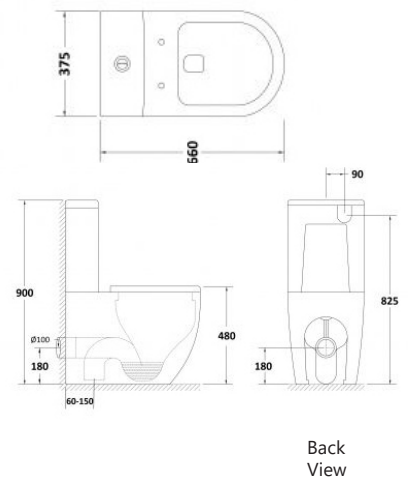

MARSHALL COMFORT HEIGHT CLOSE COUPLED BACK TO WALL TOILET SUITE WITH SOFT CLOSE QUICK RELEASE SEAT