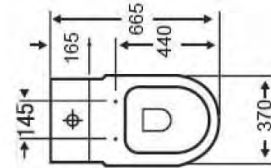

HARTLEY CLOSE COUPLED BACK TO WALL TOILET SUITE WITH SOFT CLOSE QUICK RELEASE SEAT