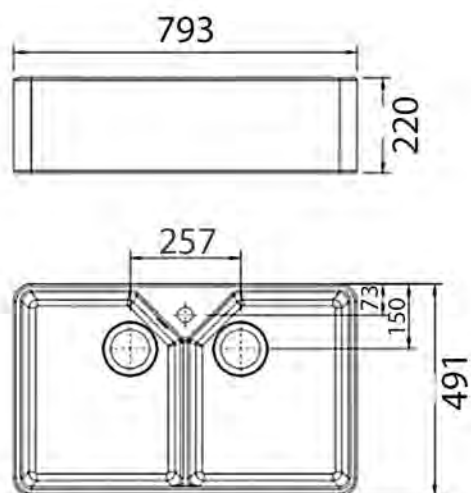

CHESTER 79 X 49 DOUBLE FLAT FRONT FINE FIRECLAY BUTLER SINK