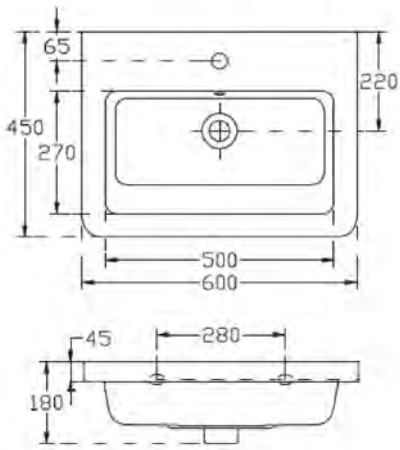

BASINS

BERGAMO 60 X 45 FINE FIRECLAY WALL HUNG WASH BASIN