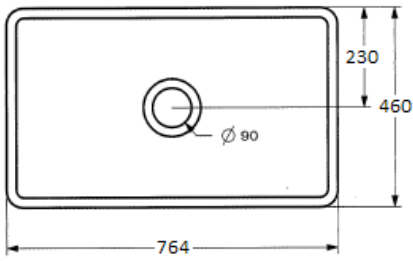

SINKS

NOVI 75 X 46 FINE FIRECLAY SINGLE BUTLER SINK