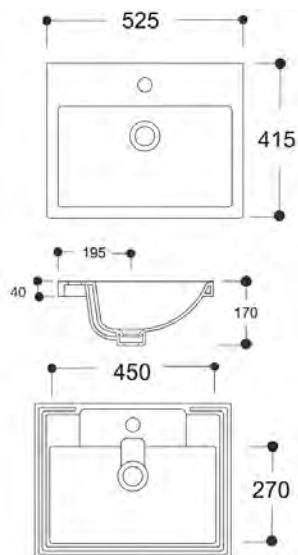

SIERRA 53 X 42 INSET FINE FIRECLAY WASH BASIN