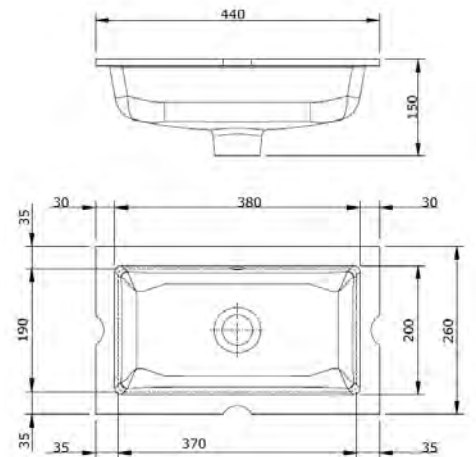

POMPEII 58 X 42 COUNTER TOP FINE FIRECLAY WASH BASIN