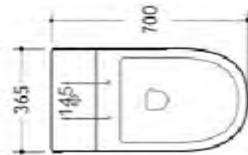

GRANGE CLOSE COUPLED BACK TO WALL TOILET SUITE WITH SOFT CLOSE QUICK RELEASE SEAT