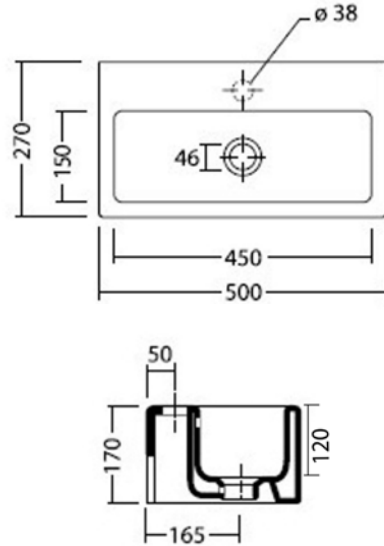

PEAK 50 X 25

ISA 50 X 27 FINE FIRECLAY WALL HUNG WASH BASIN