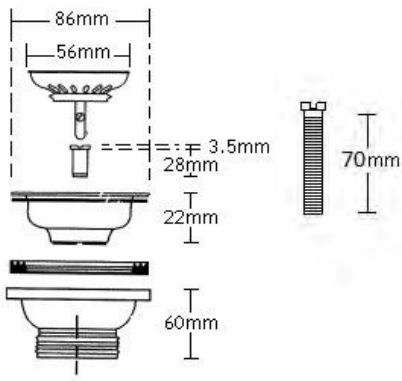

BASKET WASTE 50 X 50