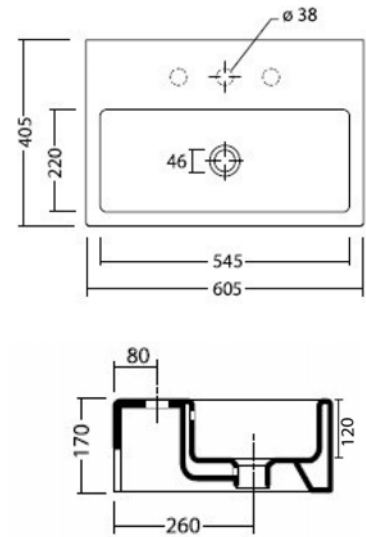

ISA 60 X 40 FINE FIRECLAY WALL HUNG WASH BASIN