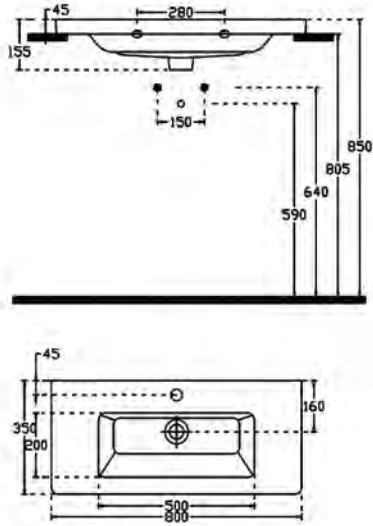

IRIS 80 X 35 FINE FIRECLAY WASH BASIN