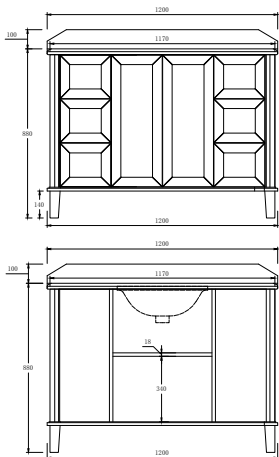

COVENTRY 120 X 55 DOUBLE BOWL SATIN WHITE VANITY WITH REAL MARBLE TOP & CERAMIC UNDERCOUNTER BASIN

ROBERTO 40 X 35 FLOOR STANDING WHITE GLOSS COMPACT VANITY WITH CERAMIC SEMI-RECESSED TOP

BERGAMO 80 X 45 WALL HUNG WHITE GLOSS VANITY