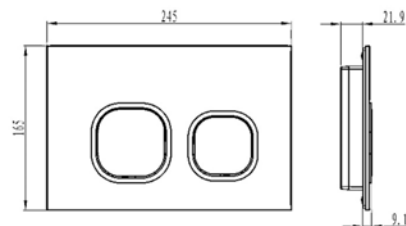

RUSHMORE GLASS DUAL-FLUSH PLATE (FOR AU301D & AU301A INWALL CISTERNS)