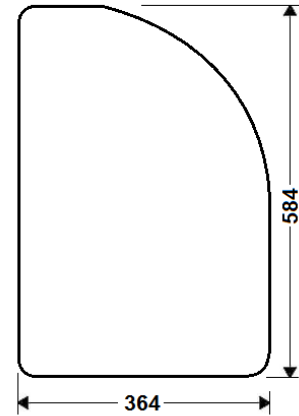

## WASTE OUTLETS

40MM MUSHROOM POP-UP WASTE-  
NO OVERFLOW

UNIVERSAL 32/40MM TWO PIECE  
WASTE WITH BOWEN PLUG

UNIVERSAL 32/40MM TWO PIECE  
BUTTON POP-UP WASTE -

UNIVERSAL 32/40MM TWO PIECE  
MUSHROOM POP-UP WASTE