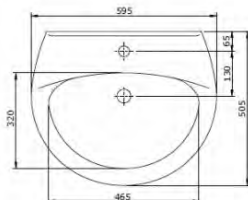

**CHANTAL 60 X 50 CERAMIC WASH BASIN**

**CHANTAL 48 X 38 INSET CERAMIC WASH BASIN**

**CETUS CARE 55X43 CERAMIC WASH BASIN**

**AVEIRO 60 X 50 CERAMIC WASH BASIN**

**KENYA 42 X 22 FINE FIRECLAY WALL HUNG WASH BASIN**