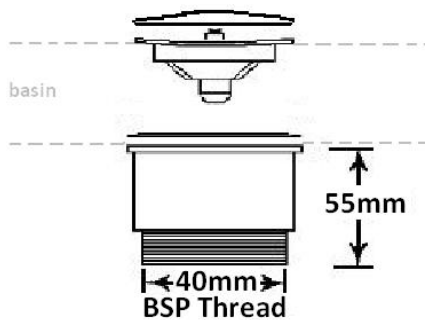

## WASTE OUTLETS

40MM MUSHROOM POP-UP WASTE-  
NO OVERFLOW

UNIVERSAL 32/40MM TWO PIECE  
WASTE WITH BOWEN PLUG

UNIVERSAL 32/40MM TWO PIECE  
BUTTON POP-UP WASTE -

UNIVERSAL 32/40MM TWO PIECE  
MUSHROOM POP-UP WASTE