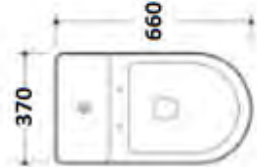

ASCOT CLOSE COUPLED BACK TO WALL TOILET SUITE WITH SOFT CLOSE QUICK RELEASE SEAT