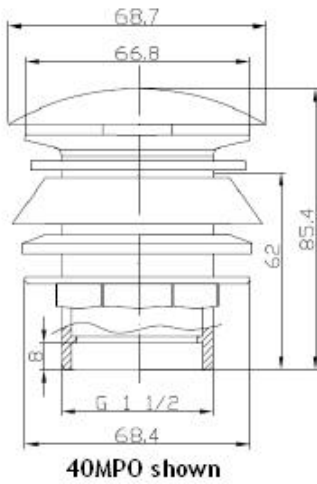

## WASTE OUTLETS

40MM MUSHROOM POP-UP WASTE-  
NO OVERFLOW

UNIVERSAL 32/40MM TWO PIECE  
WASTE WITH BOWEN PLUG

UNIVERSAL 32/40MM TWO PIECE  
BUTTON POP-UP WASTE -

UNIVERSAL 32/40MM TWO PIECE  
MUSHROOM POP-UP WASTE