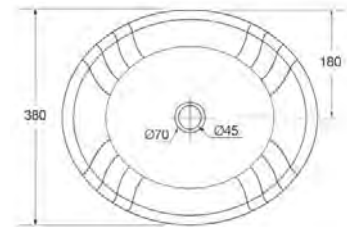

CHANTAL 48 X 38 INSET CERAMIC WASH BASIN