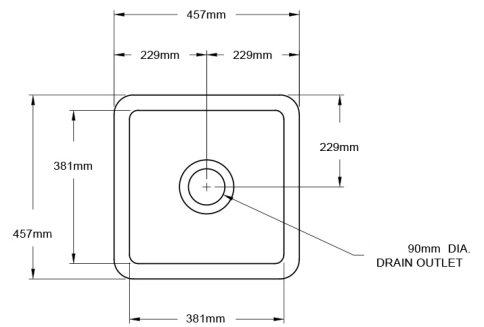

CUISINE 46 X 46 INSET/UNDERMOUNT FINE FIRECLAY SINK