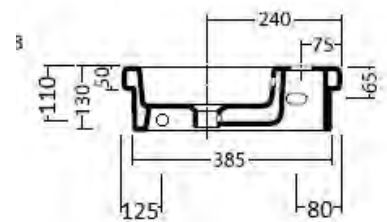

**CHANTAL 60 X 50 CERAMIC WASH BASIN**

**CHANTAL 48 X 38 INSET CERAMIC WASH BASIN**

**CETUS CARE 55X43 CERAMIC WASH BASIN**

**AVEIRO 60 X 50 CERAMIC WASH BASIN**

**KENYA 42 X 22 FINE FIRECLAY WALL HUNG WASH BASIN**