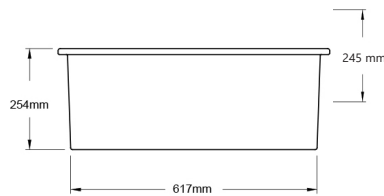

CUISINE 48 X 68 INSET/UNDERMOUNT FINE FIRECLAY SINK