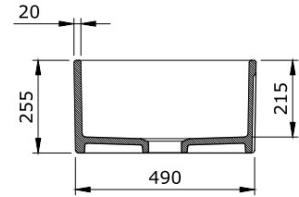

NOVI 50 X 46 FINE FIRECLAY BUTLER SINK