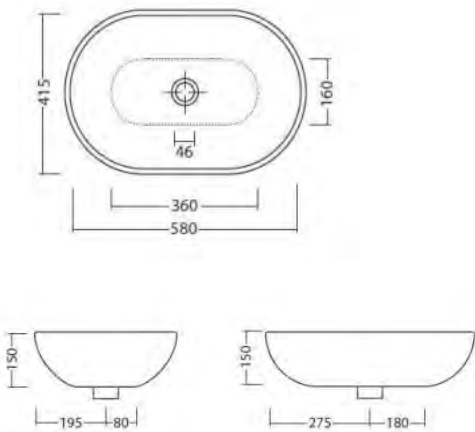

POMPEII 58 X 42 COUNTER TOP FINE FIRECLAY WASH BASIN