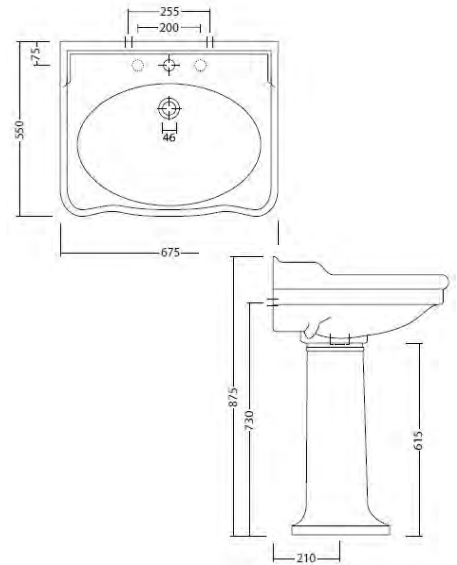

MCKINLEY 70 X 55 FINE FIRECLAY WASH BASIN