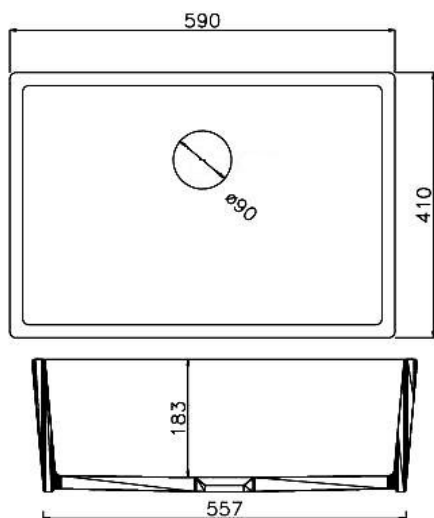

GALDOR 60 X 41 FINE FIRECLAY SINK