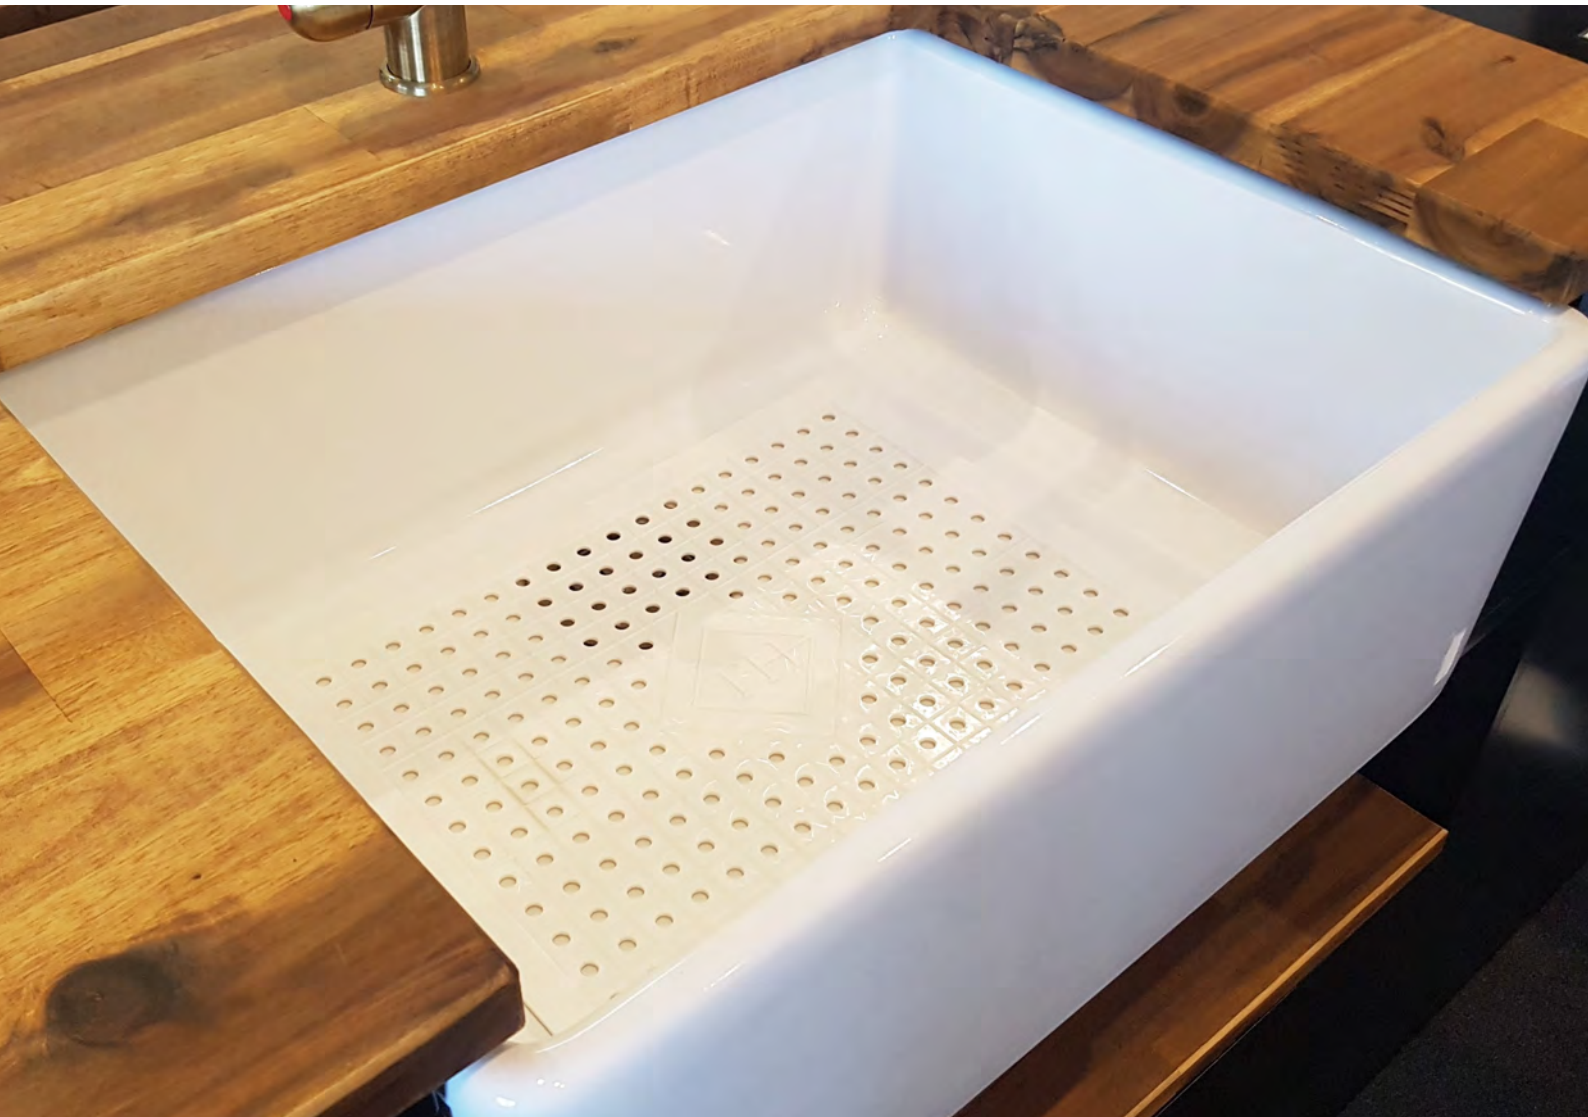

RUBBER SINK PROTECTOR MAT

40 X 32

Product Code: RSM4032 | **Price:** $59

Made from high-grade industrial strength rubber
Easy to clean, Dishwasher safe, Easy storage