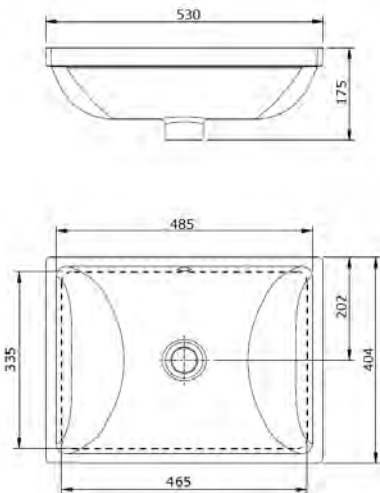

POMPEII 52 X 39 UNDER COUNTER CERAMIC WASH BASIN