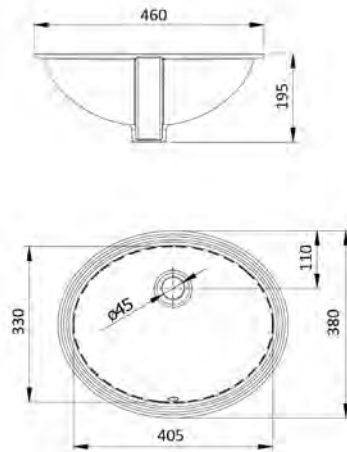

NARVA 48 X 39 UNDER COUNTER CERAMIC WASH BASIN