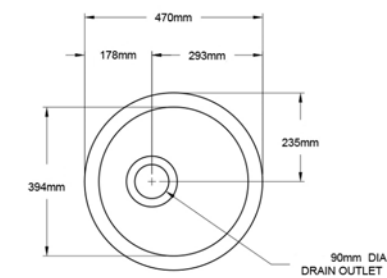

CUISINE 47 ROUND INSET/UNDERMOUNT FINE FIRECLAY SINK