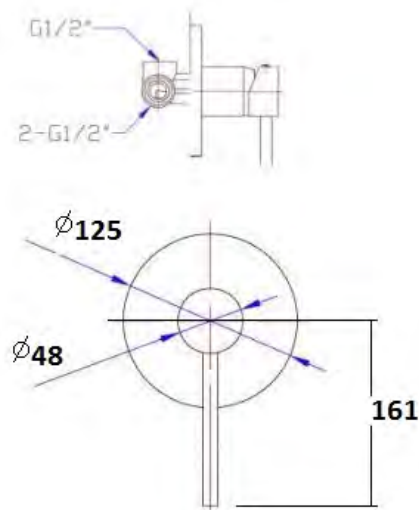

TERNI CARE WALL MIXER