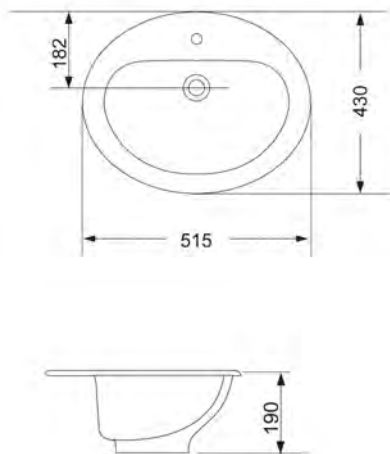

NARVA 51 X 43 INSET CERAMIC WASH BASIN