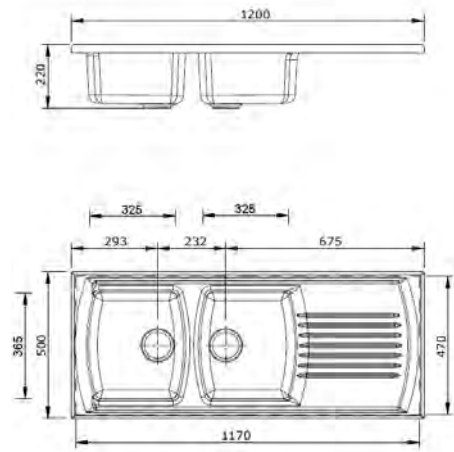

LUSITANO 120 X 50 RECESSED FINE FIRECLAY KITCHEN SINK