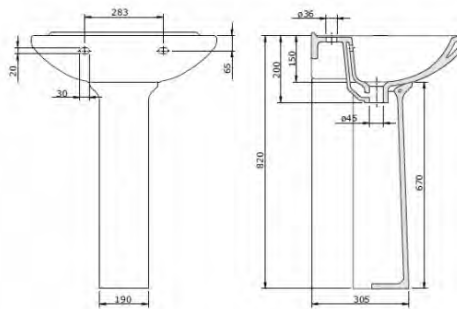

**CHANTAL 60 X 50 CERAMIC WASH BASIN**

**CHANTAL 48 X 38 INSET CERAMIC WASH BASIN**

**CETUS CARE 55X43 CERAMIC WASH BASIN**

**AVEIRO 60 X 50 CERAMIC WASH BASIN**

**KENYA 42 X 22 FINE FIRECLAY WALL HUNG WASH BASIN**