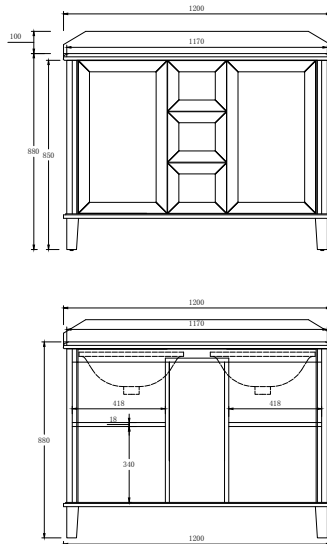

COVENTRY 120 X 55 DOUBLE BOWL SATIN WHITE VANITY WITH REAL MARBLE TOP & CERAMIC UNDERCOUNTER BASIN

ROBERTO 40 X 35 FLOOR STANDING WHITE GLOSS COMPACT VANITY WITH CERAMIC SEMI-RECESSED TOP

BERGAMO 80 X 45 WALL HUNG WHITE GLOSS VANITY