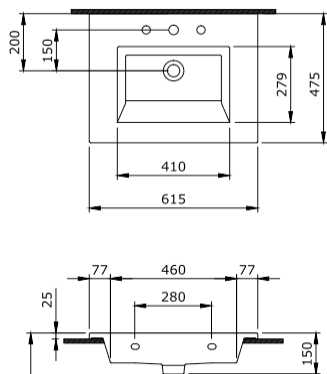

VODA 60 X 48 FINE FIRECLAY WASH BASIN