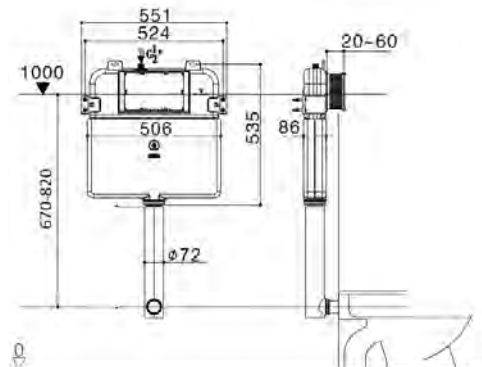

RUSHMORE IN-WALL CISTERN (FOR FLOOR MOUNTED PANS)