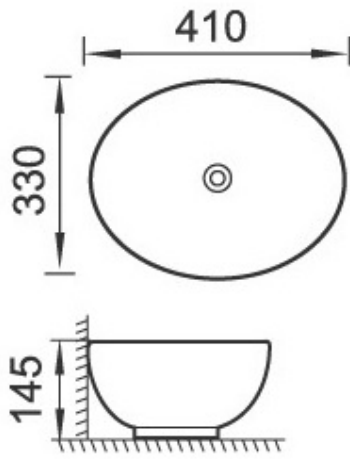

POMPEII 58 X 42 COUNTER TOP FINE FIRECLAY WASH BASIN