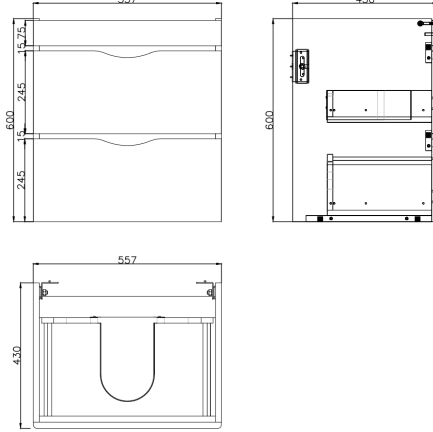

BASIN SPECIFICATIONS PAGE 78