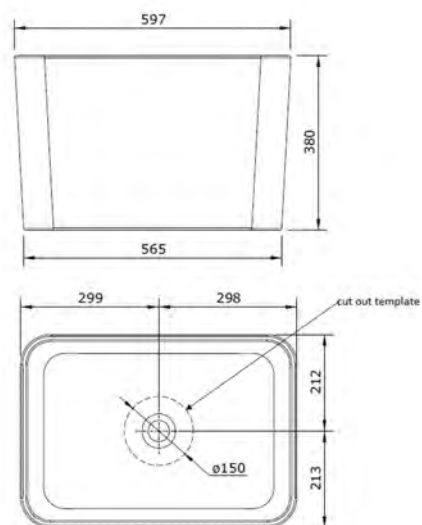

TRIBO 60 X 42 FINE FIRECLAY SINK