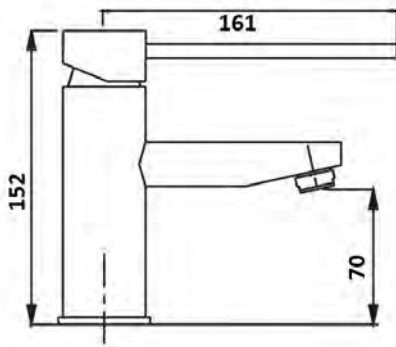

CARE MIXERS

TERNI CARE BASIN MIXER