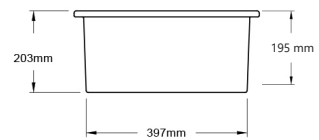

CUISINE 46 X 46 INSET/UNDERMOUNT FINE FIRECLAY SINK