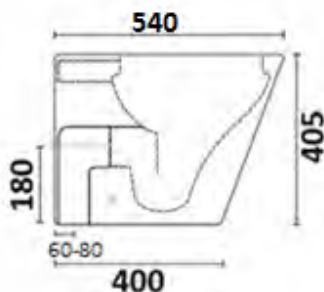

RIDGE FLOOR MOUNTED PAN WITH SOFT CLOSE QUICK RELEASE SEAT