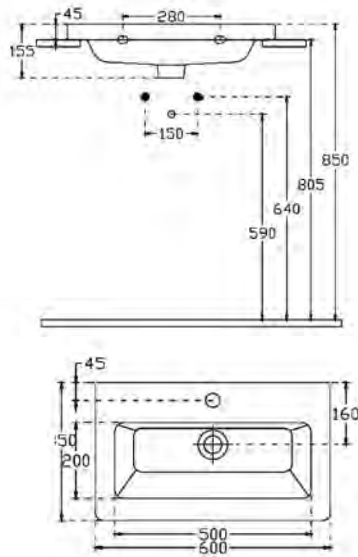

IRIS 60 X 35 FINE FIRECLAY WASH BASIN