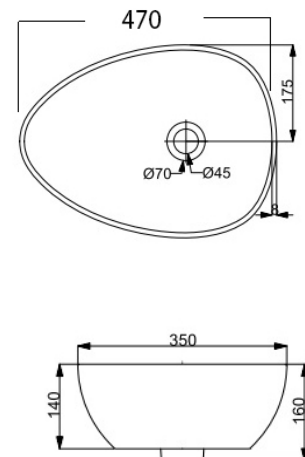

POMPEII 39 X 39 COUNTER TOP FINE FIRECLAY WASH BASIN

FINO 47 X 34 THIN RIMMED COUNTER TOP FINE FIRECLAY WASH BASIN