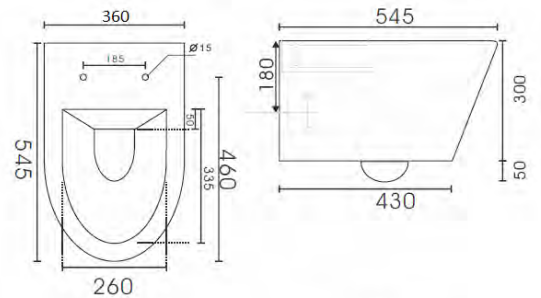

RIDGE WALL HUNG PAN WITH QUICK RELEASE SOFT CLOSE SEAT