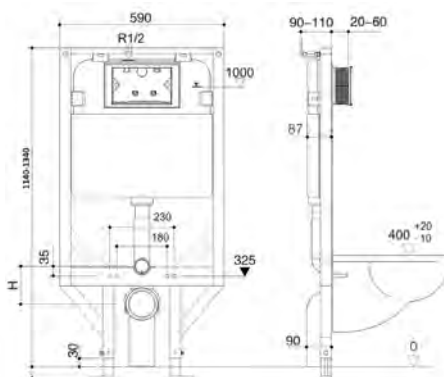

RUSHMORE IN-WALL CISTERN (FOR WALL HUNG PANS)