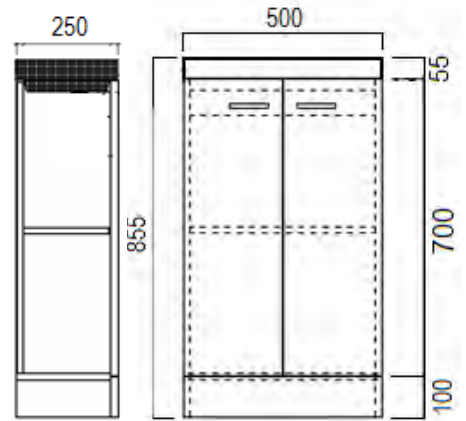

COMPANION 50 X 25 FLOOR STANDING WHITE GLOSS COMPACT VANITY WITH POLYMARBLE TOP

BAJO 46 X 29 FLOOR STANDING WHITE GLOSS COMPACT VANITY