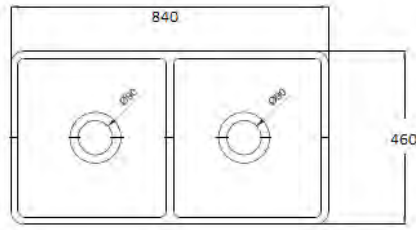

NOVI 85 X 46 FINE FIRECLAY DOUBLE BUTLER SINK