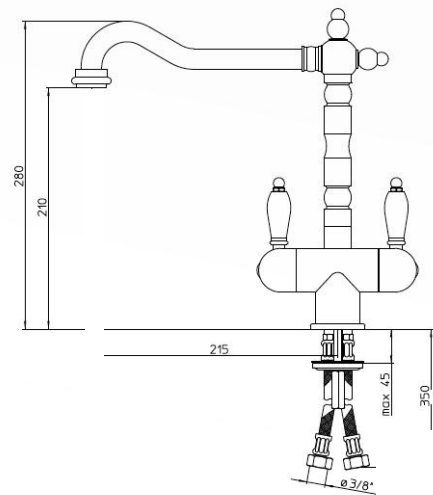

FRANCES DOUBLE SINK MIXER (CHROME AND BRONZE)