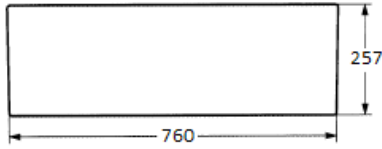

SINKS

NOVI 75 X 46 FINE FIRECLAY SINGLE BUTLER SINK