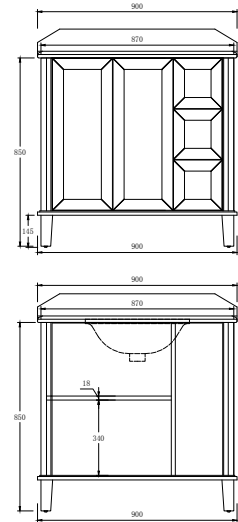

COVENTRY 90 X 55 SATIN WHITE VANITY WITH REAL MARBLE TOP & CERAMIC UNDERCOUNTER BASIN