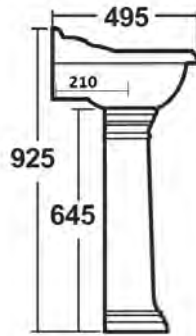

CHANTAL 48 X 38 INSET CERAMIC WASH BASIN