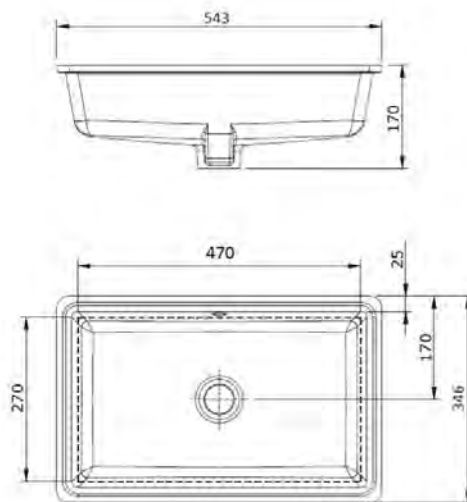

MINI AGRES 44 X 26 UNDER COUNTER CERAMIC WASH BASIN

AGRES 53 X 34 UNDER COUNTER CERAMIC WASH BASIN