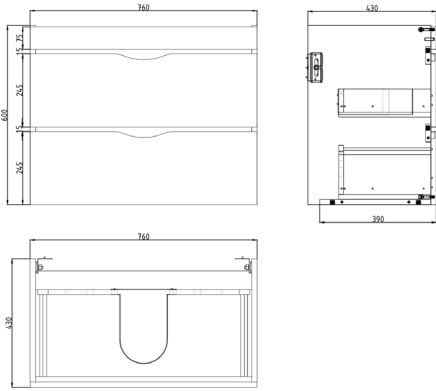

BASIN SPECIFICATIONS PAGE 78

BERGAMO 60 X 45 WALL HUNG WHITE GLOSS VANITY