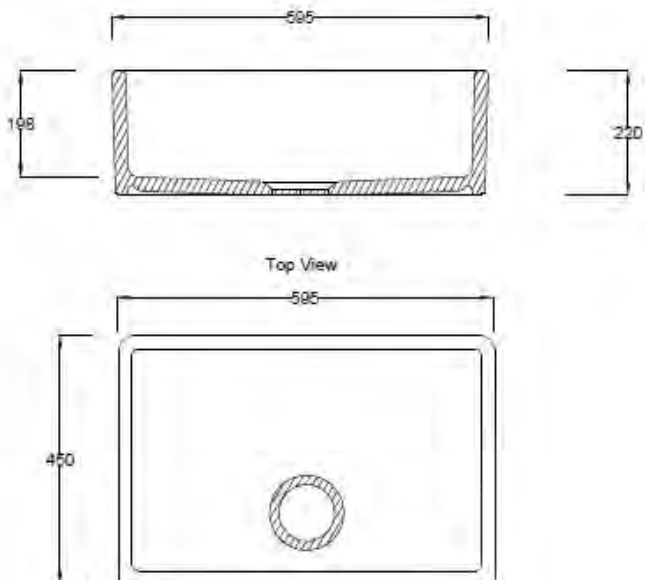

WESTMINSTER SINK