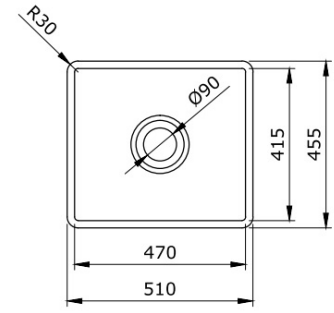

NOVI 50 X 46 FINE FIRECLAY BUTLER SINK