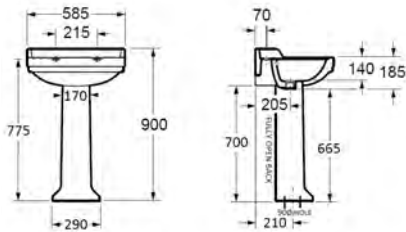

CHANTAL 48 X 38 INSET CERAMIC WASH BASIN