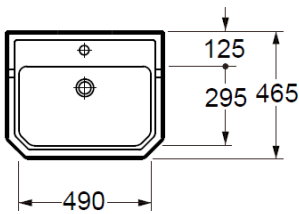

ARLINGTON 59 X 47 CERAMIC WASH BASIN