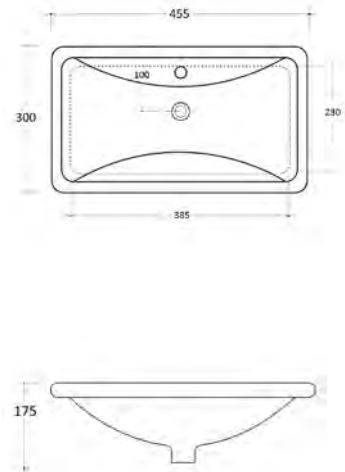

SIERRA 46 X 30 UNDER COUNTER CERAMIC WASH BASIN