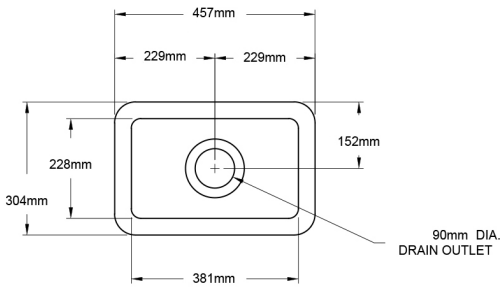

CUISINE 47 ROUND INSET/UNDERMOUNT FINE FIRECLAY SINK

CUISINE 30 X 46 INSET/UNDERMOUNT FINE FIRECLAY SINK