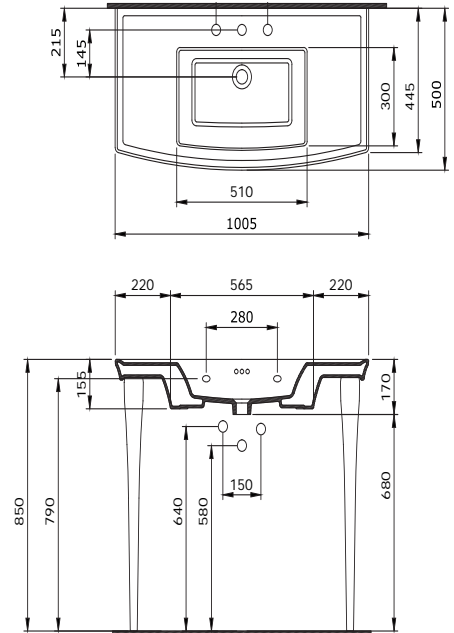

ARLINGTON 100 X 50 FINE FIRECLAY BASIN & CONSOLE