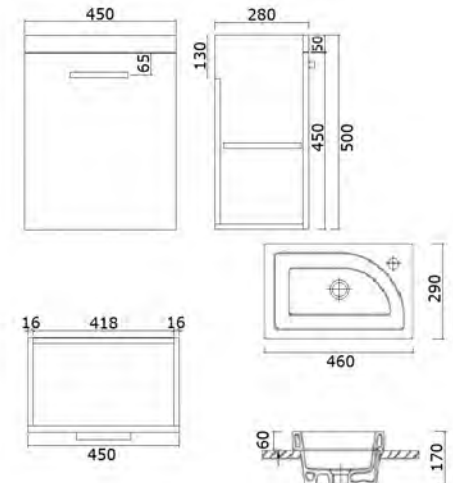

WITH CERAMIC TOP

COMPANION 50 X 25 WALL HUNG WHITE GLOSS COMPACT VANITY

WITH POLYMARBLE TOP

BAJO 46 X 29 WALL HUNG WHITE GLOSS COMPACT VANITY WITH CERAMIC TOP