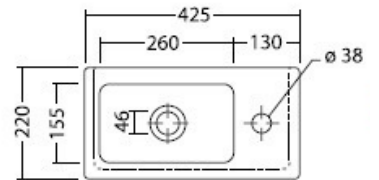

**CHANTAL 60 X 50 CERAMIC WASH BASIN**

**CHANTAL 48 X 38 INSET CERAMIC WASH BASIN**

**CETUS CARE 55X43 CERAMIC WASH BASIN**

**AVEIRO 60 X 50 CERAMIC WASH BASIN**

**KENYA 42 X 22 FINE FIRECLAY WALL HUNG WASH BASIN**