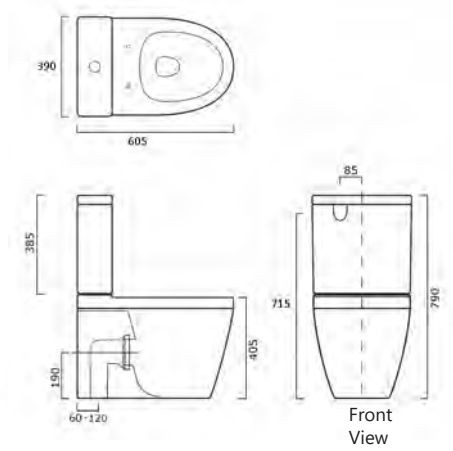

CARLO COMPACT CLOSE COUPLED BACK TO WALL SHORT PROJECTION TOILET SUITE WITH SOFT CLOSE QUICK RELEASE SEAT