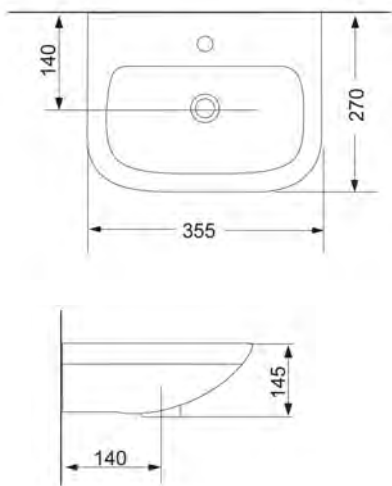

ISA 40 X 40 FINE FIRECLAY WALL HUNG WASH BASIN

ISA 50 X 27 FINE FIRECLAY WALL HUNG WASH BASIN

ISA 60 X 40 FINE FIRECLAY WALL HUNG WASH BASIN

PETITE 36 X 28 CERAMIC WALL HUNG WASH BASIN

PEAK 50 X 25

ARLINGTON 100 X 50 FINE FIRECLAY BASIN & CONSOLE