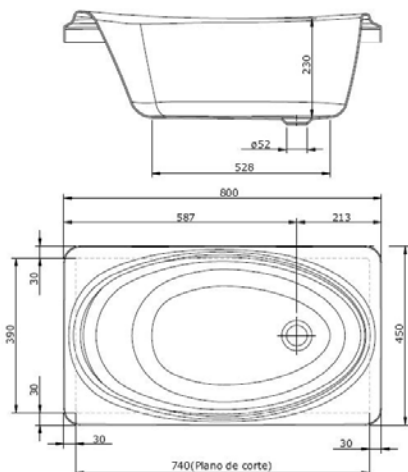

BATHS

BABY BATH 80 X 45 INSET ACRYLIC