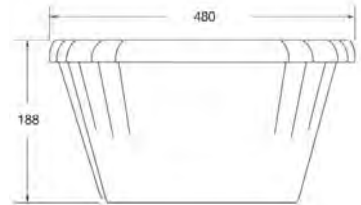

CHANTAL 48 X 38 INSET CERAMIC WASH BASIN