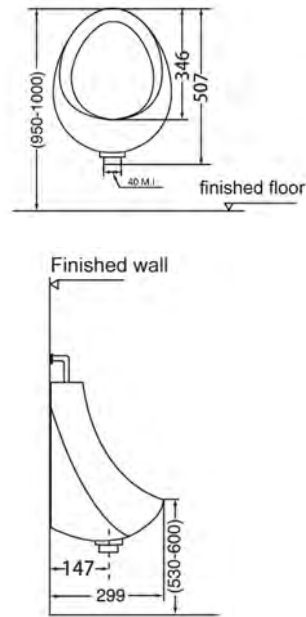

LEON CERAMIC URINAL - TOP INLET
& BOTTOM OUTLET