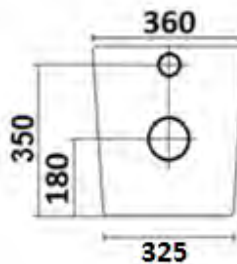

RIDGE FLOOR MOUNTED PAN WITH SOFT CLOSE QUICK RELEASE SEAT