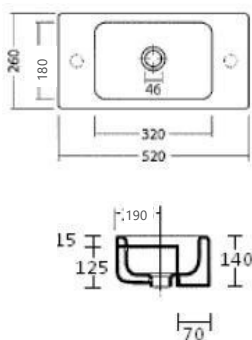

ISA 52 X 26 SEMI RECESSED FINE FIRECLAY BASIN