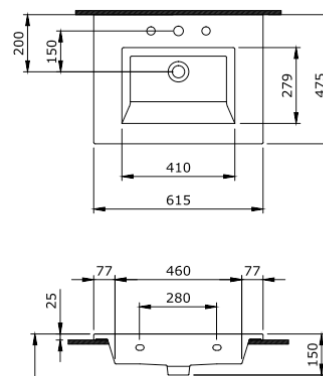

VODA 100 X 48 FINE FIRECLAY WASH BASIN