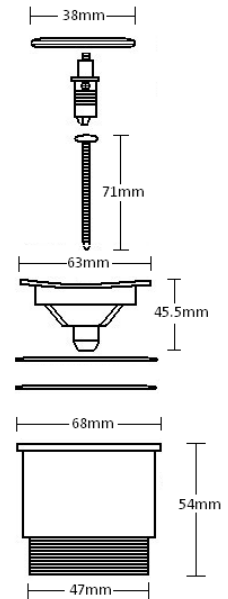

## WASTE OUTLETS

40MM MUSHROOM POP-UP WASTE-  
NO OVERFLOW

UNIVERSAL 32/40MM TWO PIECE  
WASTE WITH BOWEN PLUG

UNIVERSAL 32/40MM TWO PIECE  
BUTTON POP-UP WASTE -

UNIVERSAL 32/40MM TWO PIECE  
MUSHROOM POP-UP WASTE