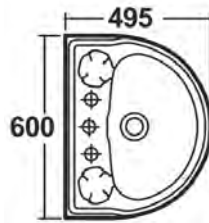

CHANTAL 60 X 50 CERAMIC WASH BASIN