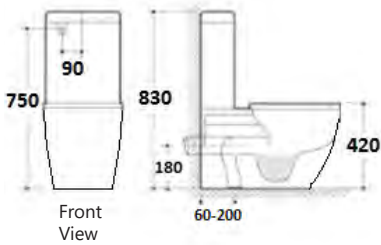

TOILETS

MARSHALL COMFORT HEIGHT CLOSE COUPLED BACK TO WALL TOILET SUITE WITH SOFT CLOSE QUICK RELEASE SEAT