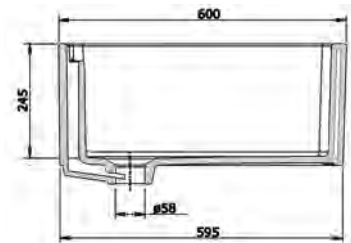

BELFAST 60 X 46 FINE FIRECLAY BUTLER SINK