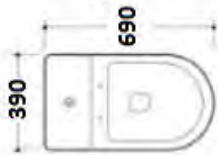

BELMONT CLOSE COUPLED BACK TO WALL TOILET SUITE WITH SOFT CLOSE QUICK RELEASE SEAT