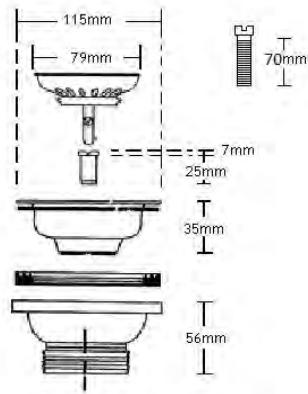

BASKET WASTE 90 X 50