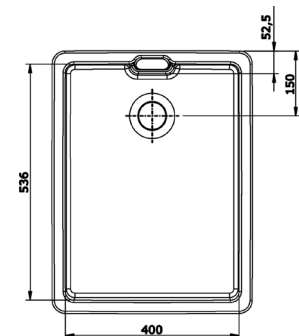

BELFAST 60 X 46 FINE FIRECLAY BUTLER SINK