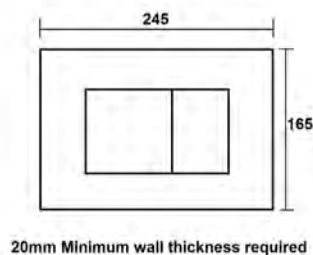

RUSHMORE ROUND DUAL-FLUSH PLATE (FOR AU301D & AU301A INWALL CISTERNS)

RUSHMORE IN-WALL CISTERN (FOR FLOOR MOUNTED PANS)

RUSHMORE IN-WALL CISTERN (FOR WALL HUNG PANS)

RUSHMORE GLASS DUAL-FLUSH PLATE (FOR AU301D & AU301A INWALL CISTERNS)