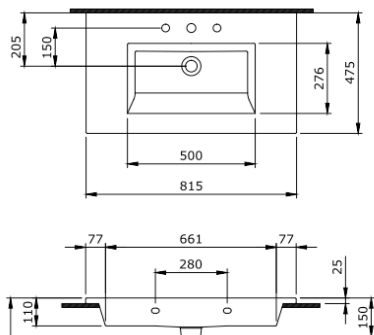

VODA 80 X 48 FINE FIRECLAY WASH BASIN