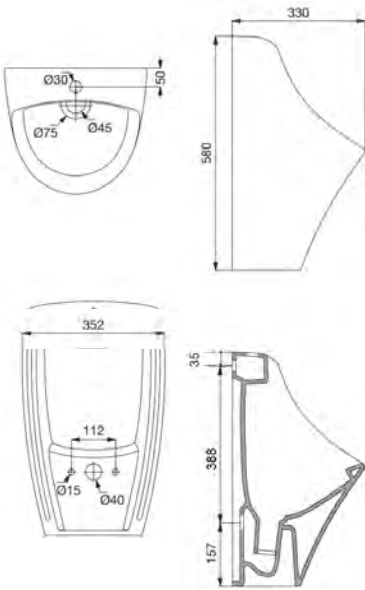

URINALS

TEIDE CERAMIC URINAL
TOP OR BACK INLET