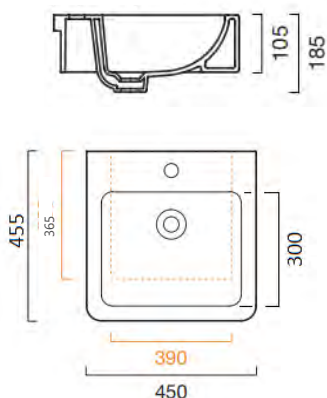

SIERRA 45 X 45 SEMI RECESSED FINE FIRECLAY WASH BASIN