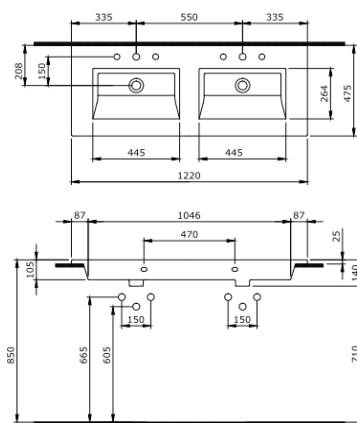

VODA 120 X 48 FINE FIRECLAY WASH BASIN