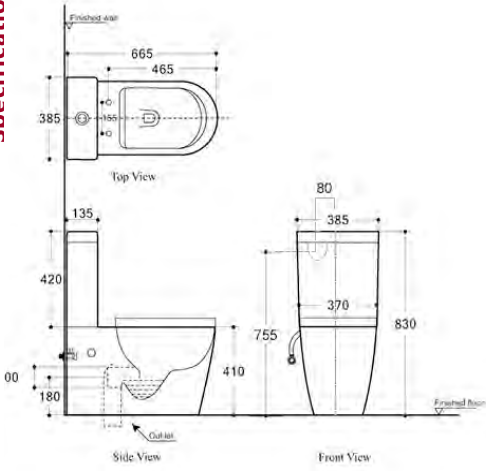

TOILETS

TICINO RIMLESS CLOSE COUPLED BACK TO WALL TOILET SUITE WITH SOFT CLOSE QUICK RELEASE SEAT