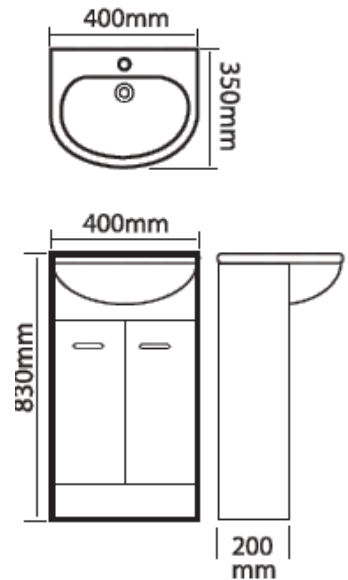

COVENTRY 120 X 55 DOUBLE BOWL SATIN WHITE VANITY WITH REAL MARBLE TOP & CERAMIC UNDERCOUNTER BASIN

ROBERTO 40 X 35 FLOOR STANDING WHITE GLOSS COMPACT VANITY WITH CERAMIC SEMI-RECESSED TOP

BERGAMO 80 X 45 WALL HUNG WHITE GLOSS VANITY