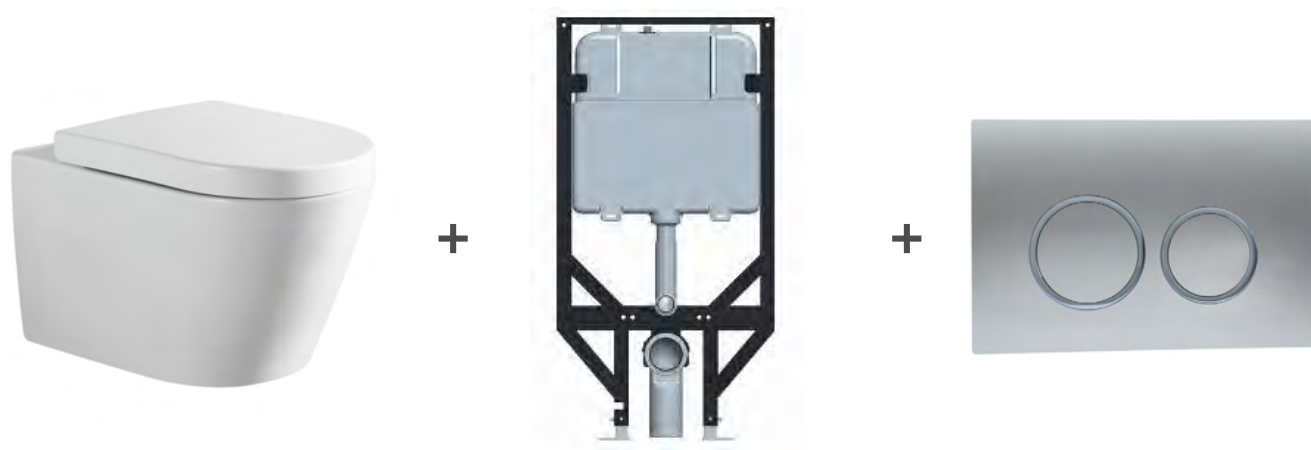

RIDGE WALL MOUNTED PACKAGE

PACKAGE - RIDGE WALL HUNG PAN & **THICK SEAT** + **IN-WALL CISTERN** + FLUSH PLATE

Product Code: RIRWP | **Price:** $1073

PACKAGE - RIDGE WALL HUNG PAN & **WITH THIN SEAT** + **IN-WALL CISTERN** + FLUSH PLATE

Product Code: RIRWPT | **Price:** $1073

Choice of flush plates available page 48

Glass flush plates additional $40