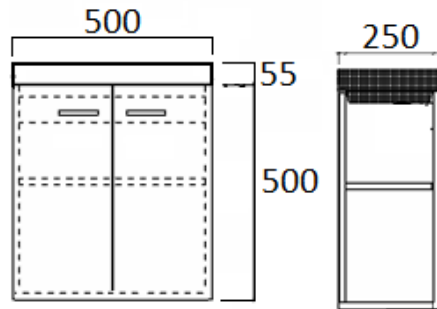

WITH CERAMIC TOP

COMPANION 50 X 25 WALL HUNG WHITE GLOSS COMPACT VANITY

WITH POLYMARBLE TOP

BAJO 46 X 29 WALL HUNG WHITE GLOSS COMPACT VANITY WITH CERAMIC TOP