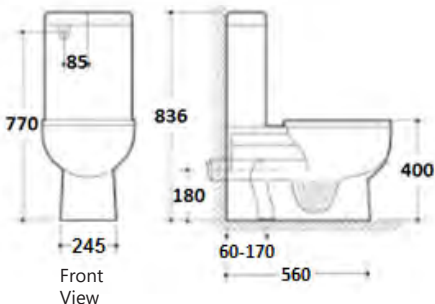

TOILETS

MARSHALL COMFORT HEIGHT CLOSE COUPLED BACK TO WALL TOILET SUITE WITH SOFT CLOSE QUICK RELEASE SEAT