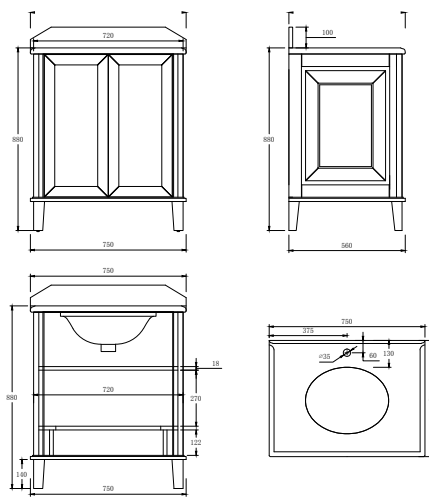

COVENTRY 75 X 55 SATIN WHITE VANITY WITH REAL MARBLE TOP & CERAMIC UNDERCOUNTER BASIN