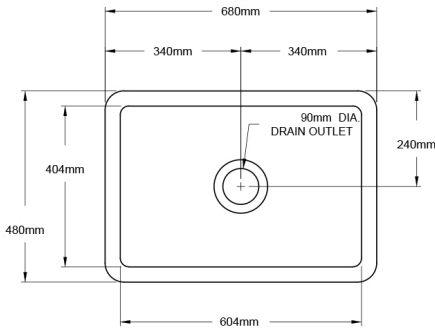

CUISINE 48 X 68 INSET/UNDERMOUNT FINE FIRECLAY SINK