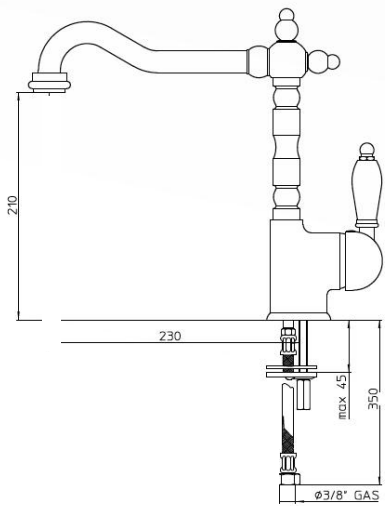

CLASICO SINGLE SINK MIXER (CHROME AND BRONZE)