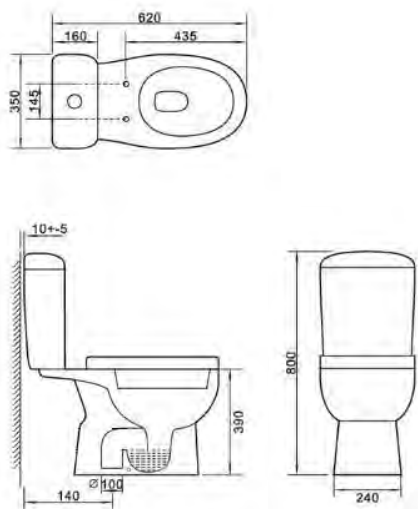

DUKE CARE S-TRAP FULL CERAMIC LINK TOILET SUITE WITH BLUE SEAT

ECO S-TRAP FULL CERAMIC CLOSE COUPLED TOILET SUITE WITH SOFT CLOSE QUICK RELEASE SEAT