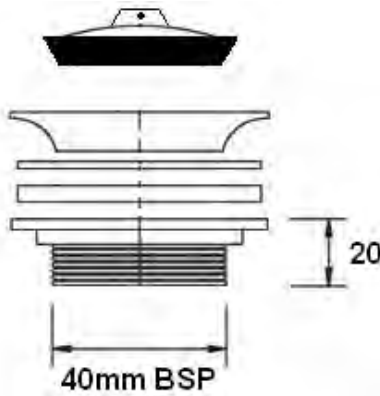

## WASTE OUTLETS

40MM MUSHROOM POP-UP WASTE-  
NO OVERFLOW

UNIVERSAL 32/40MM TWO PIECE  
WASTE WITH BOWEN PLUG

UNIVERSAL 32/40MM TWO PIECE  
BUTTON POP-UP WASTE -

UNIVERSAL 32/40MM TWO PIECE  
MUSHROOM POP-UP WASTE