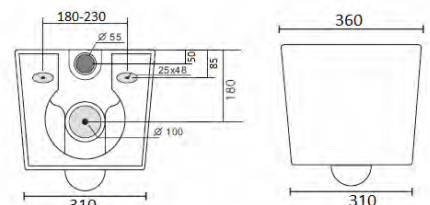

RUSHMORE SQUARE DUAL-FLUSH PLATE (FOR AU301D & AU301A INWALL CISTERNS)