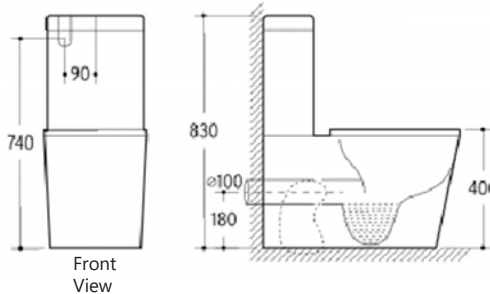

TOILETS

MARSHALL COMFORT HEIGHT CLOSE COUPLED BACK TO WALL TOILET SUITE WITH SOFT CLOSE QUICK RELEASE SEAT