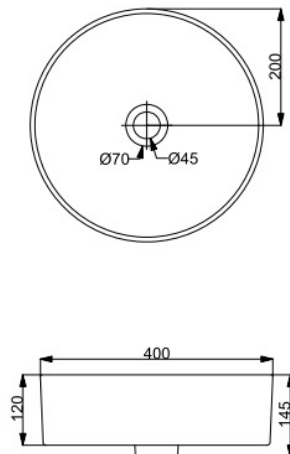

FINO 40 ROUND THIN RIMMED COUNTER TOP FINE FIRECLAY WASH BASIN