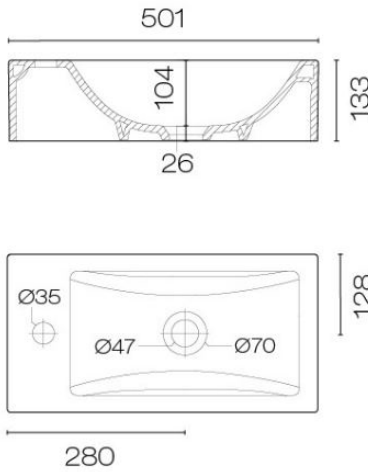

PETITE 36 X 28 CERAMIC WALL HUNG WASH BASIN