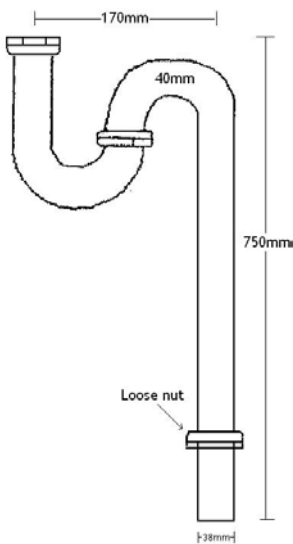

CLASSIC 40MM CHROME ON COPPER S TRAP

EXTENSION PIPE