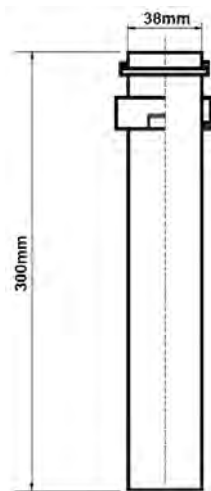

CLASSIC 40MM CHROME ON COPPER S TRAP

EXTENSION PIPE