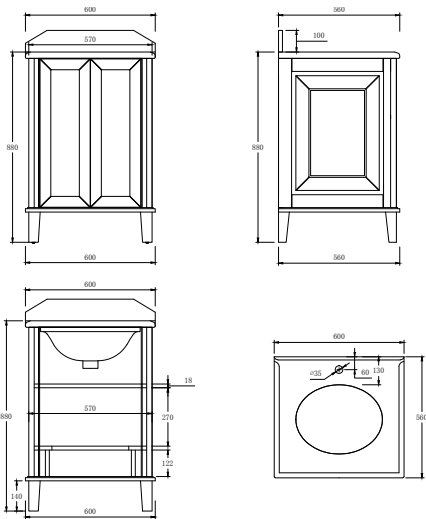

VANITIES

COVENTRY 60 X 55 SATIN WHITE VANITY WITH REAL MARBLE TOP & CERAMIC UNDERCOUNTER BASIN