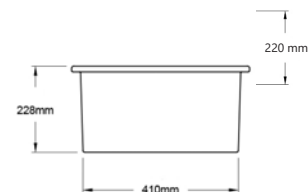

CUISINE 47 ROUND INSET/UNDERMOUNT FINE FIRECLAY SINK