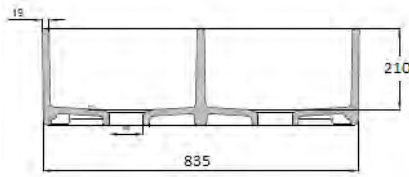

NOVI 85 X 46 FINE FIRECLAY DOUBLE BUTLER SINK