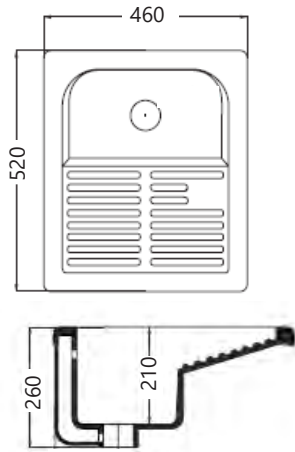

BARLOW 44 X 52 FINE FIRECLAY RIBBED LAUNDRY SINK