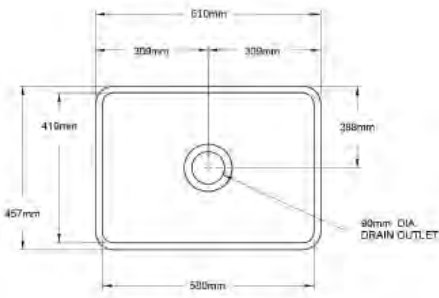

NOVI 60 X 46 FINE FIRECLAY DOUBLE BUTLER SINK