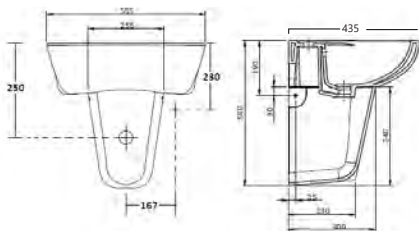

**CHANTAL 60 X 50 CERAMIC WASH BASIN**

**CHANTAL 48 X 38 INSET CERAMIC WASH BASIN**

**CETUS CARE 55X43 CERAMIC WASH BASIN**

**AVEIRO 60 X 50 CERAMIC WASH BASIN**

**KENYA 42 X 22 FINE FIRECLAY WALL HUNG WASH BASIN**