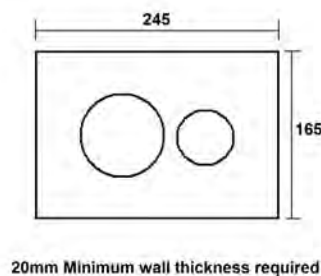

RUSHMORE ROUND DUAL-FLUSH PLATE (FOR AU301D & AU301A INWALL CISTERNS)