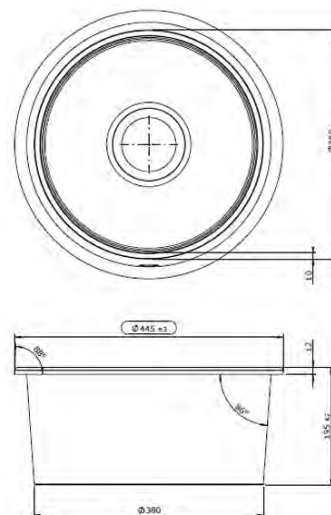

VALET 40 ROUND FINE FIRECLAY SINK