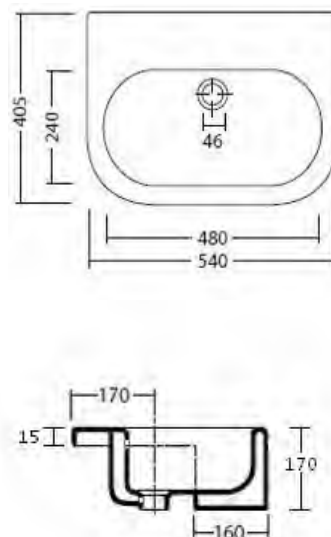

POMPEII 54 X 40 SEMI RECESSED FINE FIRECLAY WASH BASIN