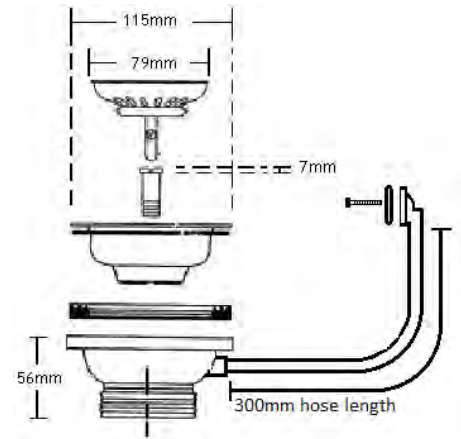

BASKET WASTE WITH OVERFLOW KIT