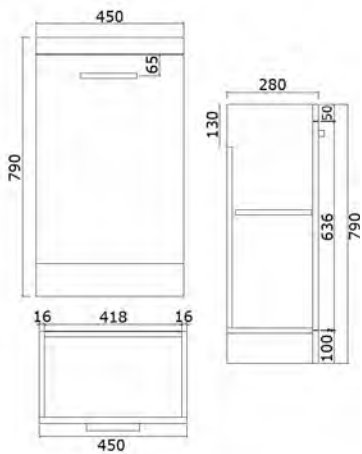

WITH CERAMIC TOP

COMPANION 50 X 25 WALL HUNG WHITE GLOSS COMPACT VANITY