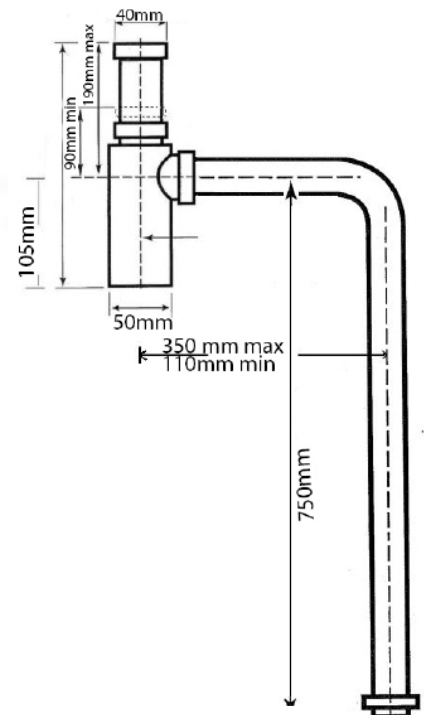

TRAPS

AURORA ADJUSTABLE BOTTLE P-TRAP

DELUXE ADJUSTABLE BOTTLE S-TRAP