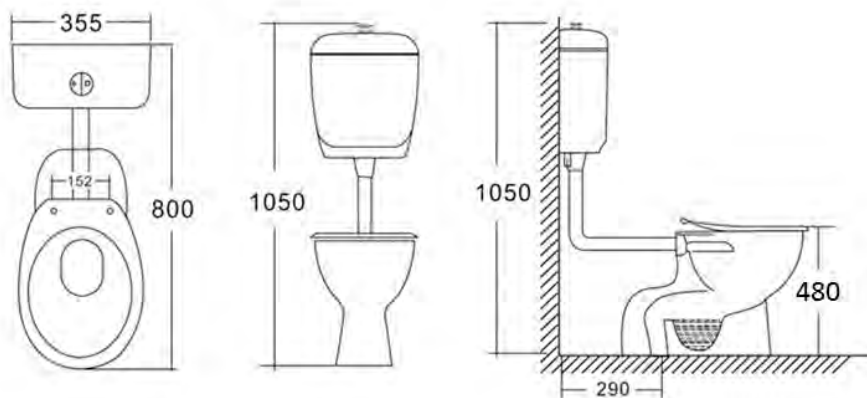

RUSHMORE ROUND DUAL-FLUSH PLATE (FOR AU301D & AU301A INWALL CISTERNS)

RUSHMORE IN-WALL CISTERN (FOR FLOOR MOUNTED PANS)

RUSHMORE IN-WALL CISTERN (FOR WALL HUNG PANS)

RUSHMORE GLASS DUAL-FLUSH PLATE (FOR AU301D & AU301A INWALL CISTERNS)