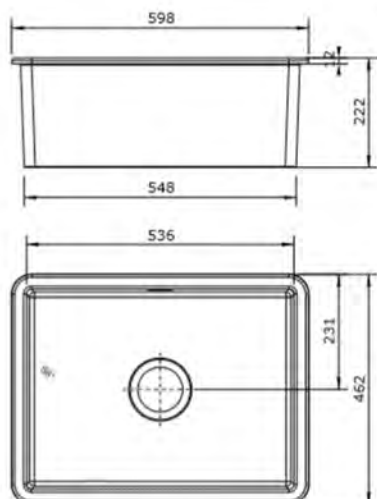

VALET 60 X 45 FINE FIRECLAY SINK