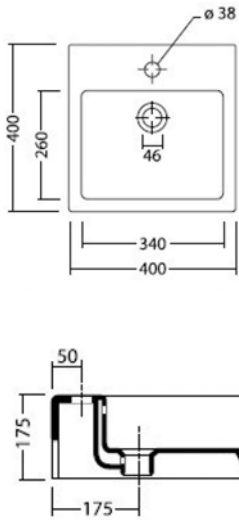

ISA 40 X 40 FINE FIRECLAY WALL HUNG WASH BASIN