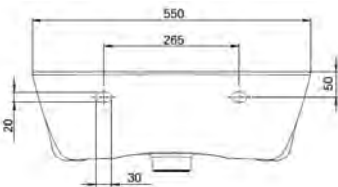

CETUS CARE 55X43 CERAMIC WASH BASIN