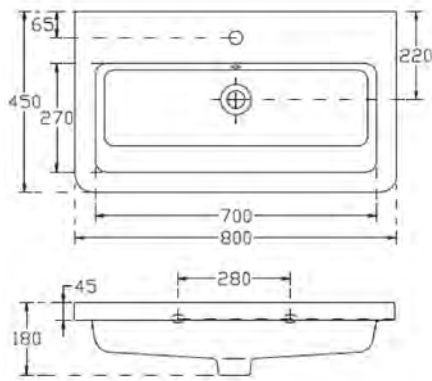

BERGAMO 80 X 45 FINE FIRECLAY WALL HUNG WASH BASIN