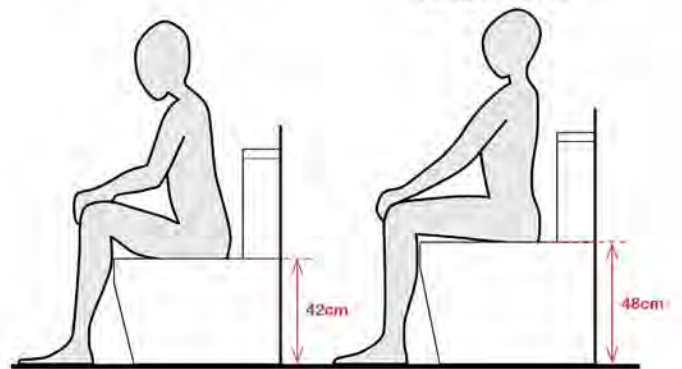

Soft Closing

Quick Release

Comfort Height

Standard Toilet

Marshall Comfort Height Toilet

Modern Design

**GRANGE**

CLOSE COUPLED BACK TO WALL TOILET SUITE WITH SOFT CLOSE QUICK RELEASE SEAT