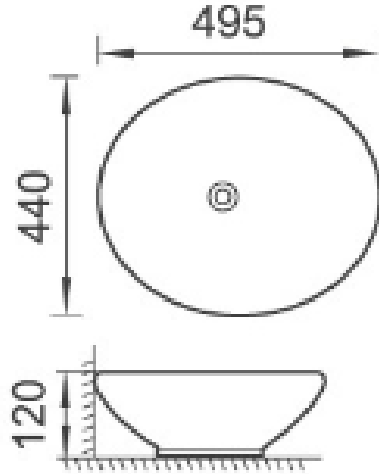

NARVA 50 X 44 COUNTER TOP CERAMIC WASH BASIN