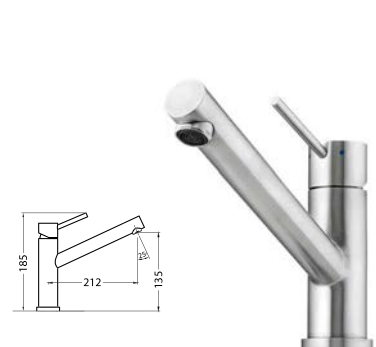

Swivel mixer

Maximum pressure / 500kpa

SS2510 S

WELS 4 Star / 7.5L per minute
REG. NO. T29755