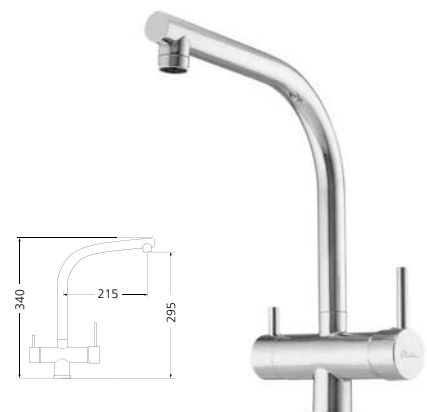

Square goose neck 3 way filter tap

Maximum pressure / 600kpa

FT3ESQ

WELS 4 Star / 7.5L per minute
REG. NO. T27446