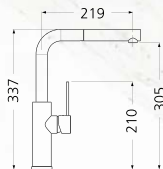

MT0079B

WELS 4 Star / 6.5L per minute
REG. NO. T20413