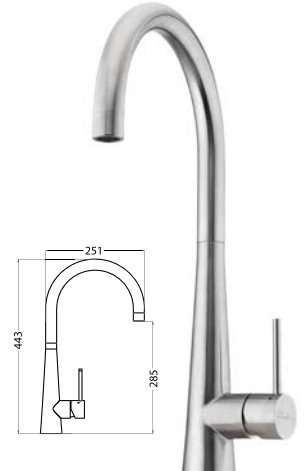

Goose neck pull out mixer

Maximum pressure / 500kpa

SS2525 S

WELS 4 Star / 7.5L per minute
REG. NO. T29868

Square goose neck mixer

Maximum pressure / 500kpa

SS2570 S

WELS 4 Star / 7.5L per minute
REG. NO. T29753