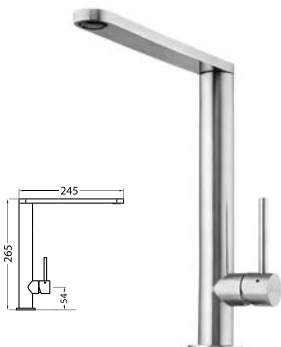

Right angle mixer

Maximum pressure / 500kpa

SS2540 S

WELS 4 Star / 7.5L per minute
REG. NO. T29757