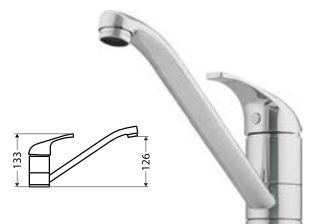

Single lever mixer

Maximum pressure / 500kpa

ES580

WELS 4 Star / 7.5L per minute
REG. NO. T29333

Filter Taps

Features /

Filter System compatible*

Pair these taps with an Oliveri Filter Connection kit for pure filtered water in your own home. See page 31 for details.

3 Way Filter taps

Make your water filter cartridge last longer with a three way tap. Only filter the water you drink with no need for a second satellite tap.