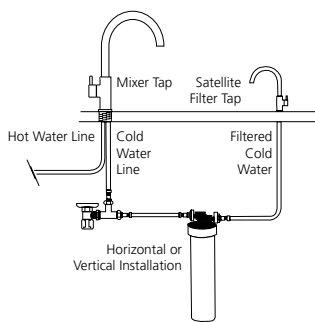

Harsh water option

Inline systems are available for homes in 'hard' or 'harsh' water areas.

Finely filters

Finely filters to 1 micron* and polishes mains water to a premium quality for drinking, cooking, tea and coffee, and washing fruits and vegetables.

Latest technology

The latest carbon block technology absorbs chlorine, bad tastes, odours, dirt, rust and cysts** (e.g. giardia and cryptosporidium).

Maintains minerals

Maintains healthy minerals and salts.

Easy installation

Suitable for horizontal or vertical installation with an easy to install, space saving design.

Warranty

6 year warranty and dedicated after sales service for confidence and peace of mind.

Capacity

Inline cartridges have a capacity of 56,700 litres or one year, whichever comes first†. 3 Way Mixer Tap or Satellite Filter Tap Replacement Cartridges have a capacity of 9,450 litres or one year, whichever comes first†.

* FS5050 Filters mains water to 5 microns.

** Cysts blocked by 1 micron filtration systems only.

† Filter Cartridge life is subject to incoming water pressure, water flow and water quality.

Satellite Water Filtration Systems /

Filters mains water through a designer satellite filter tap.

FS7025 Satellite Water Filtration System with Round Goose Neck Filter Tap

FS7075 Satellite Water Filtration System with Square Goose Neck Filter Tap

FR7905 Satellite Water Filtration Replacement Cartridge