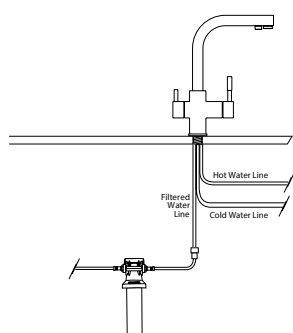

Filter Connection Kit /

Connects to a new or existing 3 way mixer or satellite tap.

FS7005 3 Way Mixer Tap or Satellite Filter Tap Filter Connection Kit

FR7905 3 Way Mixer Tap or Satellite Filter Tap Replacement Cartridge

This filter connection kit can be connected to an Oliveri 3 Way Mixer (sold separately, see page 27) or an existing 3 way mixer. Alternatively this connection kit can be connected to an existing satellite tap.