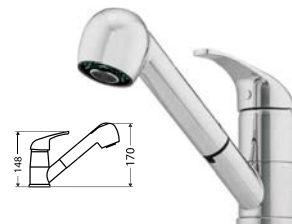

Pull out spray mixer

Maximum pressure / 500kpa

ES580-P

WELS 4 Star / 7.5L per minute
REG. NO. T29266