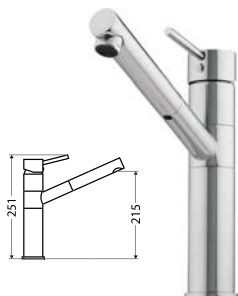

Pull out swivel mixer

Maximum pressure / 500kpa

ES590-P

WELS 4 Star / 7.5L per minute
REG. NO. T29394