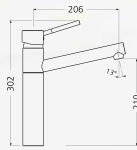

Mito

Features /

Italian made

Mito taps are made in Italy to ensure premium quality and reliability.

Functionality

The pull out style offers added functionality.

Filtered water

Pair this tap with an Oliveri Inline Water Filter for pure filtered water in your own home.