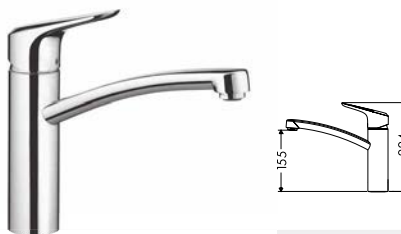

REG. NO. T29019

Ecos® M Swivel mixer

Maximum pressure / 500kpa

14815003 

WELS 4 Star / 7L per minute

REG. NO. T29023

Ecos® L Square goose neck mixer

Maximum pressure / 500kpa