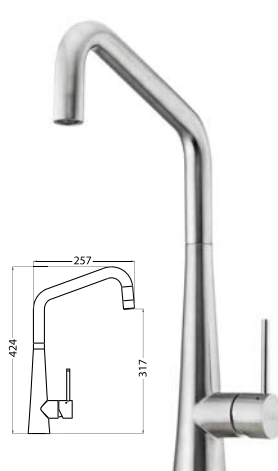

Square goose neck mixer

Maximum pressure / 500kpa

SS2570 S

WELS 4 Star / 7.5L per minute
REG. NO. T29753