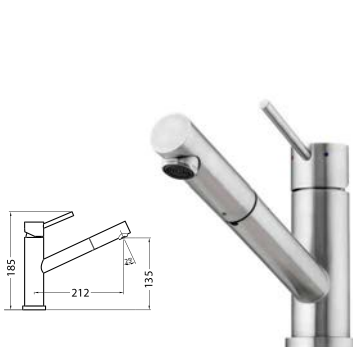

Goose neck mixer

Maximum pressure / 500kpa

SS2520 S

WELS 4 Star / 7.5L per minute
REG. NO. T29752

Right angle mixer

Maximum pressure / 500kpa

SS2540 S

WELS 4 Star / 7.5L per minute
REG. NO. T29757