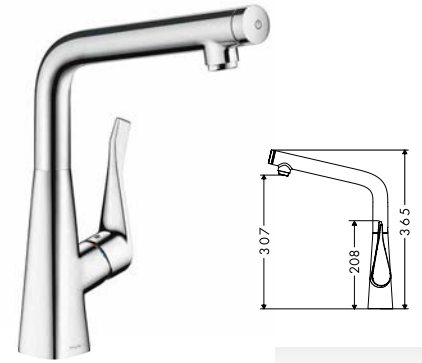

Metris® Select 320 Right angle mixer

Maximum pressure / 500kpa

14883003

WELS 4 Star / 7L per minute

REG. NO. T29052