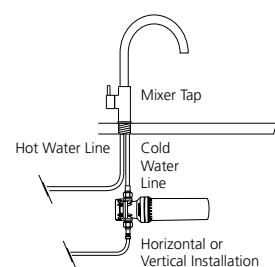

Inline Water Filtration Systems /

Connects to any new or existing mixer tap.

FS5010 Inline Water Filtration System for Standard Water Use

FR5910 Inline Water Filtration Replacement Cartridge for Standard Water Use

FS5050 Inline Water Filtration System for Harsh Water Use

FR5950 Inline Water Filtration Replacement Cartridge for Harsh Water Use