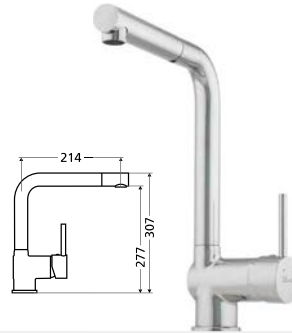

Pull out right angle mixer

Maximum pressure / 500kpa

ES570-P

WELS 4 Star / 7.5L per minute
REG. NO. T29269