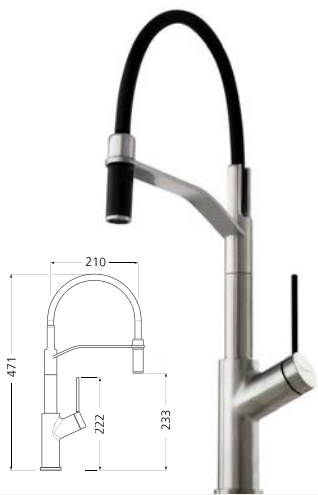

Vilo

Features /

Italian made

Vilo taps are made in Italy to ensure premium quality and reliability.

Variety

The Vilo tap range comes in a variety of styles, finishes and colours to suit your sink and kitchen design.

Pull out and spray

Choose a pull out mixer with adjustable sprays for added functionality.

Filtered water

Pair these taps with an Oliveri Inline Water Filter for pure filtered water in your own home.

Warranty

15 years*

Flexible hose mixer

Maximum pressure / 600kpa

VT0392C

WELS 4 Star / 6.5L per minute
REG. NO. T20416

VT0392B

WELS 4 Star / 6.5L per minute
REG. NO. T20415