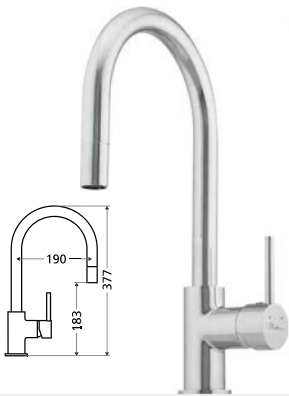

Essentials

Features /

Affordable luxury

Chrome finish taps in a variety of styles to compliment your kitchen design.

Filtered water

Pair these taps with an Oliveri InLine Water Filter for pure filtered water in your own home.

Functionality

Pull out styles available for added functionality.

Warranty 10 years*

Goose neck pull out mixer

Maximum pressure / 500kpa

ES520-P

WELS 4 Star / 7.5L per minute
REG. NO. T29271