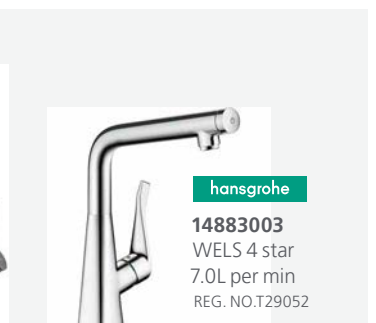

Colander
Fits into the bowl and is the perfect place to strain pasta or rinse vegetables.

VT0398C-ST-WH
WELS 4 star
6.5L per min
REG. NO. T20418 (V)

VT0426B-ST-BL
WELS 4 star
6.5L per min
REG. NO. T20421 (V)