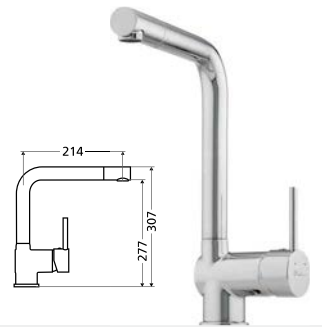

Right angle mixer

Maximum pressure / 500kpa

ES570

WELS 4 Star / 7.5L per minute
REG. NO. T29268