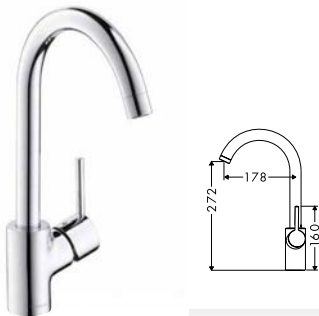

Talis® S2 Variarc Goose neck mixer

Maximum pressure / 500kpa

14863003

WELS 5 Star / 5L per minute

REG. NO. T11557