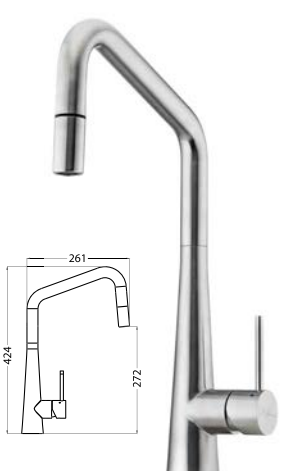

Essente

Features /

Premium finish

All Essente taps are constructed from premium stainless steel.

Variety

A variety of styles to suit your kitchen design.

Functionality

Pull out styles available for added functionality.

Filtered water

Pair these taps with an Oliveri In-line Water Filter for pure filtered water in your own home.

Warranty 10 years*

Square goose neck pull out mixer

Maximum pressure / 500kpa

SS2575 S

WELS 4 Star / 7.5L per minute
REG. NO. T29756