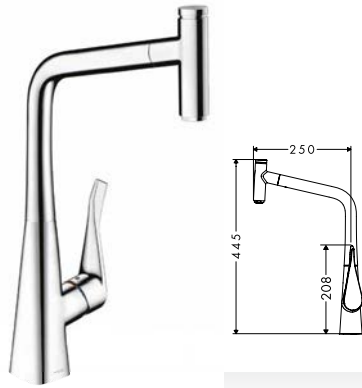

Features /

German made

Hansgrohe taps are German made, offering innovative design and solid engineering.

Warranty 15 years*

Select Button

A simple press regulates the water flow: Switching on and off with ease.

Comfort Zone

Defines the height, side clearance, and - with pull out function - the length of the space around the mixer.

Air Power

Combines water with a generous amount of air. For an especially homogenous and splash-free water spray.

Quick Clean

Limescale deposits are simply wiped away by rubbing a finger over the flexible silicone slats.

Metris® Select 320 Pull out mixer

Maximum pressure / 500kpa

14884003

WELS 4 Star / 7L per minute

REG. NO. T29035