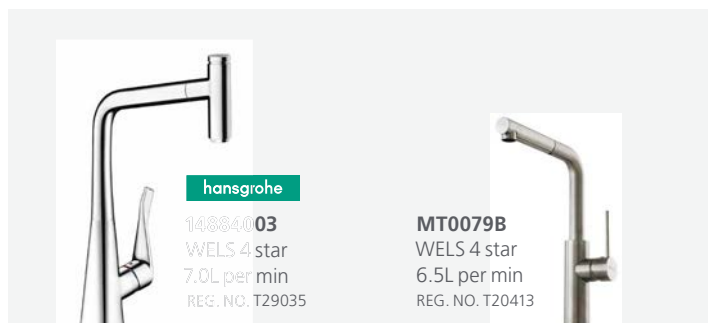

Adaptor flange

Connects an Oliveri square waste sink to a waste disposal unit.

Taps /

View all taps on [pages 30-35](#)

hansgrohe

14884003
WELS 4 star
7.0L per min
REG. NO. T29035

MT0079B
WELS 4 star
6.5L per min
REG. NO. T20413