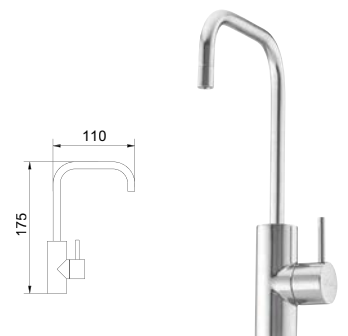

Square goose neck filter tap

with water filtration system

FS7075

Rating

1 micron

Warranty

6 years*

Filter Connection Kit /