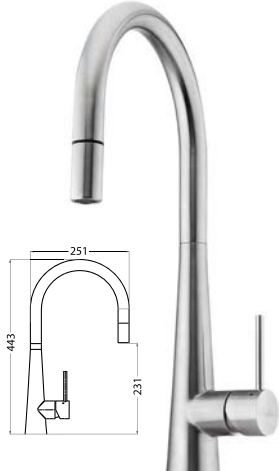

Filtered water

Pair these taps with an Oliveri In-line Water Filter for pure filtered water in your own home.

Warranty 10 years*

Square goose neck pull out mixer

Maximum pressure / 500kpa

SS2575 S

WELS 4 Star / 7.5L per minute
REG. NO. T29756