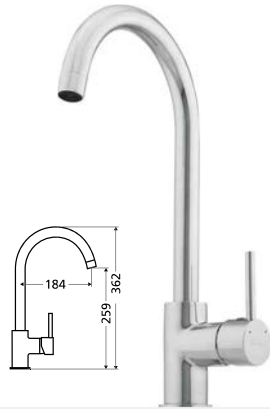

Functionality

Pull out styles available for added functionality.

Warranty 10 years*

Goose neck pull out mixer

Maximum pressure / 500kpa

ES520-P

WELS 4 Star / 7.5L per minute
REG. NO. T29271

Goose neck mixer