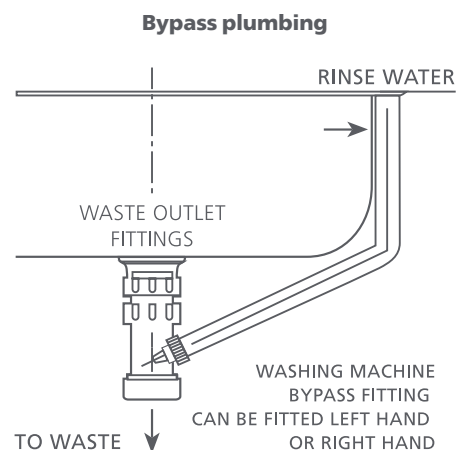

Overflow option