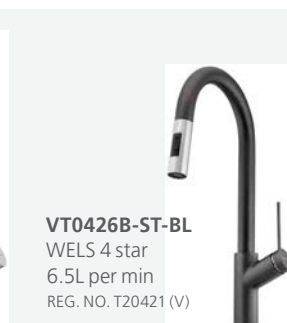

Colander
Fits into the bowl and is the perfect place to strain pasta or rinse vegetables.

VT0398C-ST-WH
WELS 4 star
6.5L per min
REG. NO. T20418 (V)

VT0426B-ST-BL
WELS 4 star
6.5L per min
REG. NO. T20421 (V)