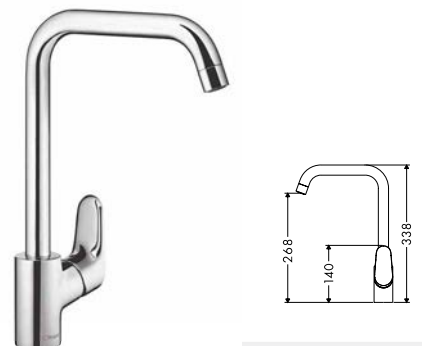

REG. NO. T29019

Ecos® M Swivel mixer

Maximum pressure / 500kpa

14815003 

WELS 4 Star / 7L per minute

REG. NO. T29023

Ecos® L Square goose neck mixer

Maximum pressure / 500kpa